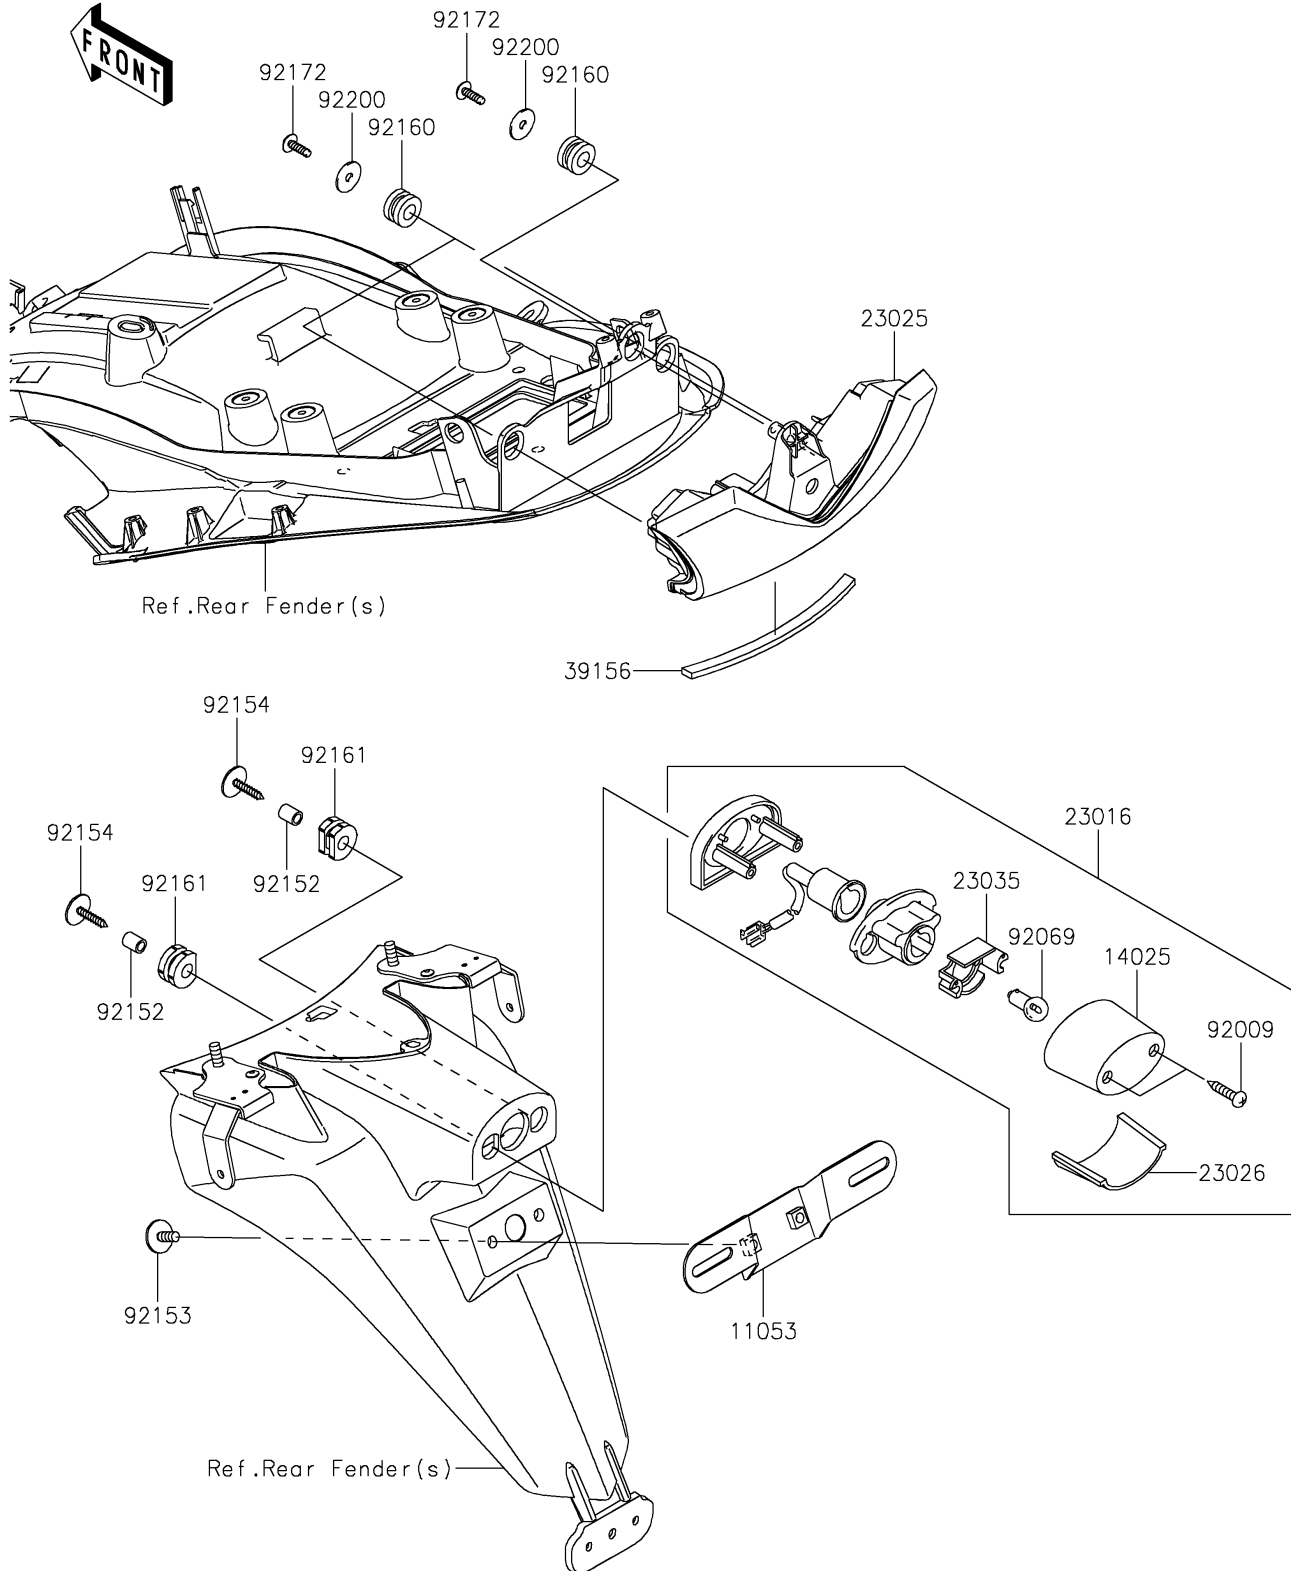

# 2019 NINJA® ZX™-14R ABS PARTS DIAGRAM

Taillight(s)

F2720

## 2019 NINJA® ZX™-14R ABS PARTS LIST

### Taillight(s)

ITEM NAME	PART NUMBER	QUANTITY
BRACKET,LICENSE (Ref # 11053)	11053-0400	1
COVER,LICENSE LAMP (Ref # 14025)	14025-1725	1
LAMP-ASSY,LICENSE (Ref # 23016)	23016-0565	1
LAMP-TAIL (Ref # 23025)	23025-0359	1
LENS,LICENSE LAMP (Ref # 23026)	23026-0021	1
REFLECTOR-LAMP,LICENSE (Ref # 23035)	23035-1066	1
PAD (Ref # 39156)	39156-0869	1
SCREW,TAPPING,4X20 (Ref # 92009)	92009-1378	2
BULB,12V 5W (Ref # 92069)	92069-1055	1
COLLAR,6X9X11.5 (Ref # 92152)	92152-0372	2
BOLT,6X16 (Ref # 92153)	92153-1423	2
BOLT,TAPPING,WASHER,5X25 (Ref # 92154)	92154-0261	2
DAMPER,10X20X12 (Ref # 92160)	92160-1167	3
DAMPER (Ref # 92161)	92161-0776	2
SCREW,TAPPING,5X16 (Ref # 92172)	92172-0238	3
WASHER,5.5X20X1.2 (Ref # 92200)	92200-0284	3