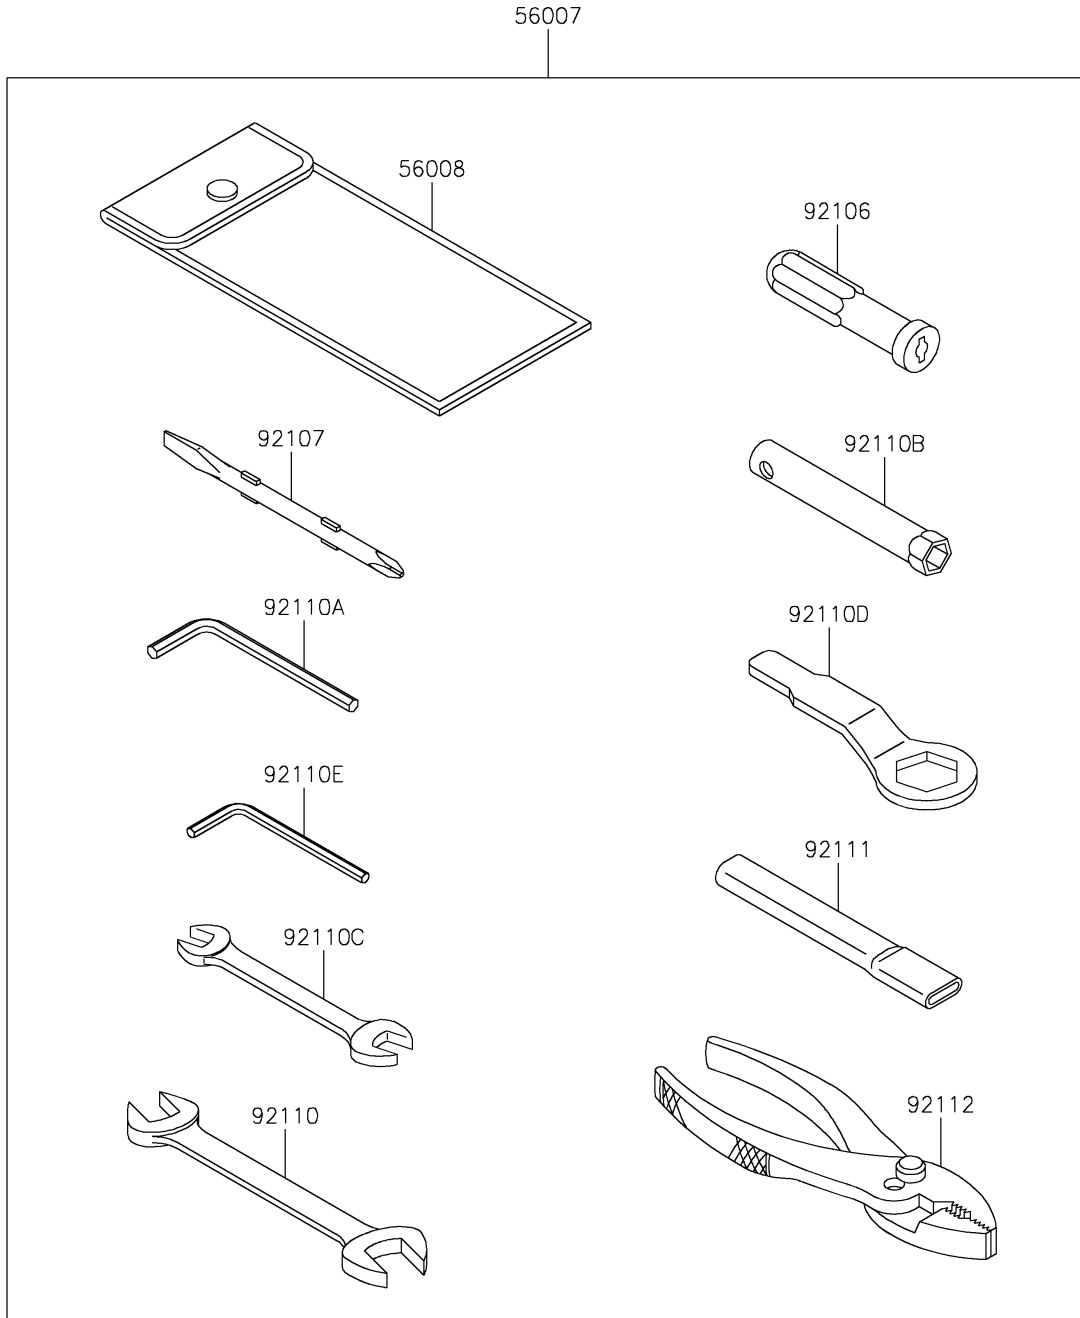

2020 NINJA® ZX™ -14R ABS PARTS DIAGRAM

Owner's Tools

F2810

2020 NINJA® ZX™ -14R ABS PARTS LIST

Owner's Tools

ITEM NAME	PART NUMBER	QUANTITY
TOOL-KIT (Ref # 56007)	56007-0117	1
BAG,TOOL (Ref # 56008)	56008-006	1
GASKET-LIQUID,TB1211F,CLEAR (Ref # 92104)	92104-0004	1
GASKET-LIQUID,TB1216B,BLACK (Ref # 92104A)	92104-1064	1
GRIP-SCREW DRIVER (Ref # 92106)	92106-1001	1
TOOL-DRIVER,#2PHILLIPS&SLOT (Ref # 92107)	92107-1051	1
TOOL-WRENCH,OPEN END,12X14 (Ref # 92110)	92110-0019	1
TOOL-WRENCH,ALLEN,5MM (Ref # 92110A)	92110-1015	1
TOOL-WRENCH,BOX,8MM (Ref # 92110B)	92110-1139	1
TOOL-WRENCH,OPEN END,10X12 (Ref # 92110C)	92110-1152	1
TOOL-WRENCH,BOX END,32MM (Ref # 92110D)	92110-1161	1
TOOL-WRENCH,ALLEN,4MM (Ref # 92110E)	92110-3703	1
TOOL-BAR,BOX END WRENCH (Ref # 92111)	92111-1051	1
TOOL-PLIERS (Ref # 92112)	92112-003	1