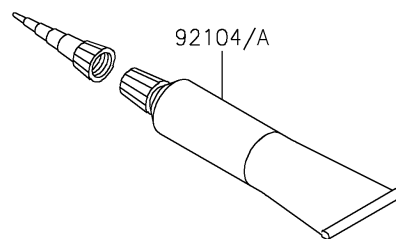

2020 NINJA® ZX™ -14R ABS PARTS DIAGRAM

Owner's Tools

F2810

2020 NINJA® ZX™ -14R ABS PARTS LIST

Owner's Tools

ITEM NAME	PART NUMBER	QUANTITY
TOOL-KIT (Ref # 56007)	56007-0117	1
BAG,TOOL (Ref # 56008)	56008-006	1
GASKET-LIQUID,TB1211F,CLEAR (Ref # 92104)	92104-0004	1
GASKET-LIQUID,TB1216B,BLACK (Ref # 92104A)	92104-1064	1
GRIP-SCREW DRIVER (Ref # 92106)	92106-1001	1
TOOL-DRIVER,#2PHILLIPS&SLOT (Ref # 92107)	92107-1051	1
TOOL-WRENCH,OPEN END,12X14 (Ref # 92110)	92110-0019	1
TOOL-WRENCH,ALLEN,5MM (Ref # 92110A)	92110-1015	1
TOOL-WRENCH,BOX,8MM (Ref # 92110B)	92110-1139	1
TOOL-WRENCH,OPEN END,10X12 (Ref # 92110C)	92110-1152	1
TOOL-WRENCH,BOX END,32MM (Ref # 92110D)	92110-1161	1
TOOL-WRENCH,ALLEN,4MM (Ref # 92110E)	92110-3703	1
TOOL-BAR,BOX END WRENCH (Ref # 92111)	92111-1051	1
TOOL-PLIERS (Ref # 92112)	92112-003	1