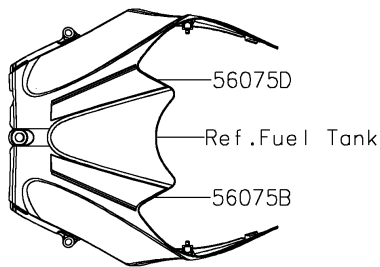

2018 NINJA® ZX™-14R ABS SE PARTS DIAGRAM

Decals(Green)(J/F)

F2861C

2018 NINJA® ZX™-14R ABS SE PARTS LIST

Decals(Green)(JF)

ITEM NAME	PART NUMBER	QUANTITY
MARK,K.KAWASAKI (Ref # 56052)	56052-1202	1
MARK,TAIL COVER,KAWASAKI (Ref # 56052A)	56052-1597	1
MARK,FUEL TANK,KAWASAKI (Ref # 56054)	56054-0948	2
MARK,SIDE COWLING,NINJA (Ref # 56054A)	56054-0949	2
MARK,FR FENDER,KTRC ABS (Ref # 56054B)	56054-0953	2
MARK,TAIL COVER,ZX-14R (Ref # 56054C)	56054-2327	2
PATTERN,FUEL TANK,LH (Ref # 56075)	56075-3898	1
PATTERN,FUEL TANK,RH (Ref # 56075A)	56075-3899	1
PATTERN,TANK COVER,LH,UPP (Ref # 56075B)	56075-3900	1
PATTERN,TANK COVER,LH,LWR (Ref # 56075C)	56075-3901	1
PATTERN,TANK COVER,RH,UPP (Ref # 56075D)	56075-3902	1
PATTERN,TANK COVER,RH,LWR (Ref # 56075E)	56075-3903	1
PATTERN,CNT COWL.,LH,UPP (Ref # 56075F)	56075-3904	1
PATTERN,CNT COWL.,LH,CNT (Ref # 56075G)	56075-3905	1
PATTERN,CNT COWL.,LH,LWR (Ref # 56075H)	56075-3906	1
PATTERN,CNT COWL.,RH,UPP (Ref # 56075I)	56075-3907	1
PATTERN,CNT COWL.,RH,CNT (Ref # 56075J)	56075-3908	1
PATTERN,CNT COWL.,RH,LWR (Ref # 56075K)	56075-3909	1
PATTERN,UPP COWL.,LH (Ref # 56075L)	56075-3910	1
PATTERN,UPP COWL.,RH (Ref # 56075M)	56075-3911	1
PATTERN,TAIL COVER,LH (Ref # 56075N)	56075-3912	1
PATTERN,TAIL COVER,RH (Ref # 56075O)	56075-3913	1
PATTERN,FUEL TANK,LWR (Ref # 56075P)	56075-3924	1