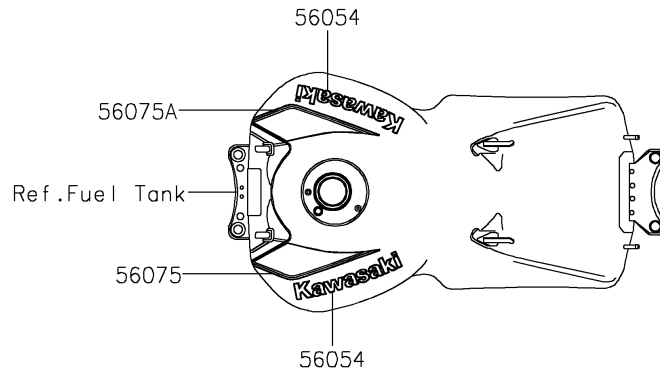

2018 NINJA® ZX™-14R ABS SE PARTS DIAGRAM

Decals(Green)(J/F)

F2861C

2018 NINJA® ZX™-14R ABS SE PARTS LIST

Decals(Green)(JF)

ITEM NAME	PART NUMBER	QUANTITY
MARK,K.KAWASAKI (Ref # 56052)	56052-1202	1
MARK,TAIL COVER,KAWASAKI (Ref # 56052A)	56052-1597	1
MARK,FUEL TANK,KAWASAKI (Ref # 56054)	56054-0948	2
MARK,SIDE COWLING,NINJA (Ref # 56054A)	56054-0949	2
MARK,FR FENDER,KTRC ABS (Ref # 56054B)	56054-0953	2
MARK,TAIL COVER,ZX-14R (Ref # 56054C)	56054-2327	2
PATTERN,FUEL TANK,LH (Ref # 56075)	56075-3898	1
PATTERN,FUEL TANK,RH (Ref # 56075A)	56075-3899	1
PATTERN,TANK COVER,LH,UPP (Ref # 56075B)	56075-3900	1
PATTERN,TANK COVER,LH,LWR (Ref # 56075C)	56075-3901	1
PATTERN,TANK COVER,RH,UPP (Ref # 56075D)	56075-3902	1
PATTERN,TANK COVER,RH,LWR (Ref # 56075E)	56075-3903	1
PATTERN,CNT COWL.,LH,UPP (Ref # 56075F)	56075-3904	1
PATTERN,CNT COWL.,LH,CNT (Ref # 56075G)	56075-3905	1
PATTERN,CNT COWL.,LH,LWR (Ref # 56075H)	56075-3906	1
PATTERN,CNT COWL.,RH,UPP (Ref # 56075I)	56075-3907	1
PATTERN,CNT COWL.,RH,CNT (Ref # 56075J)	56075-3908	1
PATTERN,CNT COWL.,RH,LWR (Ref # 56075K)	56075-3909	1
PATTERN,UPP COWL.,LH (Ref # 56075L)	56075-3910	1
PATTERN,UPP COWL.,RH (Ref # 56075M)	56075-3911	1
PATTERN,TAIL COVER,LH (Ref # 56075N)	56075-3912	1
PATTERN,TAIL COVER,RH (Ref # 56075O)	56075-3913	1
PATTERN,FUEL TANK,LWR (Ref # 56075P)	56075-3924	1