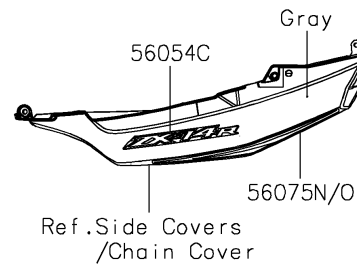

2018 NINJA® ZX™-14R ABS SE PARTS DIAGRAM

Decals(Green)(J/F)

F2861C

2018 NINJA® ZX™-14R ABS SE PARTS LIST

Decals(Green)(JF)

ITEM NAME	PART NUMBER	QUANTITY
MARK,K.KAWASAKI (Ref # 56052)	56052-1202	1
MARK,TAIL COVER,KAWASAKI (Ref # 56052A)	56052-1597	1
MARK,FUEL TANK,KAWASAKI (Ref # 56054)	56054-0948	2
MARK,SIDE COWLING,NINJA (Ref # 56054A)	56054-0949	2
MARK,FR FENDER,KTRC ABS (Ref # 56054B)	56054-0953	2
MARK,TAIL COVER,ZX-14R (Ref # 56054C)	56054-2327	2
PATTERN,FUEL TANK,LH (Ref # 56075)	56075-3898	1
PATTERN,FUEL TANK,RH (Ref # 56075A)	56075-3899	1
PATTERN,TANK COVER,LH,UPP (Ref # 56075B)	56075-3900	1
PATTERN,TANK COVER,LH,LWR (Ref # 56075C)	56075-3901	1
PATTERN,TANK COVER,RH,UPP (Ref # 56075D)	56075-3902	1
PATTERN,TANK COVER,RH,LWR (Ref # 56075E)	56075-3903	1
PATTERN,CNT COWL.,LH,UPP (Ref # 56075F)	56075-3904	1
PATTERN,CNT COWL.,LH,CNT (Ref # 56075G)	56075-3905	1
PATTERN,CNT COWL.,LH,LWR (Ref # 56075H)	56075-3906	1
PATTERN,CNT COWL.,RH,UPP (Ref # 56075I)	56075-3907	1
PATTERN,CNT COWL.,RH,CNT (Ref # 56075J)	56075-3908	1
PATTERN,CNT COWL.,RH,LWR (Ref # 56075K)	56075-3909	1
PATTERN,UPP COWL.,LH (Ref # 56075L)	56075-3910	1
PATTERN,UPP COWL.,RH (Ref # 56075M)	56075-3911	1
PATTERN,TAIL COVER,LH (Ref # 56075N)	56075-3912	1
PATTERN,TAIL COVER,RH (Ref # 56075O)	56075-3913	1
PATTERN,FUEL TANK,LWR (Ref # 56075P)	56075-3924	1