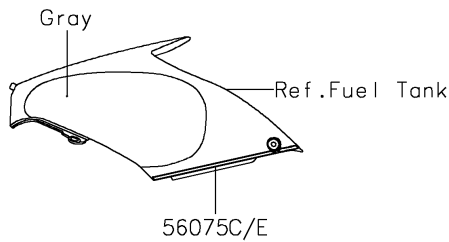

2018 NINJA® ZX™-14R ABS SE PARTS DIAGRAM

Decals(Green)(J/F)

F2861C

2018 NINJA® ZX™-14R ABS SE PARTS LIST

Decals(Green)(JF)

ITEM NAME	PART NUMBER	QUANTITY
MARK,K.KAWASAKI (Ref # 56052)	56052-1202	1
MARK,TAIL COVER,KAWASAKI (Ref # 56052A)	56052-1597	1
MARK,FUEL TANK,KAWASAKI (Ref # 56054)	56054-0948	2
MARK,SIDE COWLING,NINJA (Ref # 56054A)	56054-0949	2
MARK,FR FENDER,KTRC ABS (Ref # 56054B)	56054-0953	2
MARK,TAIL COVER,ZX-14R (Ref # 56054C)	56054-2327	2
PATTERN,FUEL TANK,LH (Ref # 56075)	56075-3898	1
PATTERN,FUEL TANK,RH (Ref # 56075A)	56075-3899	1
PATTERN,TANK COVER,LH,UPP (Ref # 56075B)	56075-3900	1
PATTERN,TANK COVER,LH,LWR (Ref # 56075C)	56075-3901	1
PATTERN,TANK COVER,RH,UPP (Ref # 56075D)	56075-3902	1
PATTERN,TANK COVER,RH,LWR (Ref # 56075E)	56075-3903	1
PATTERN,CNT COWL.,LH,UPP (Ref # 56075F)	56075-3904	1
PATTERN,CNT COWL.,LH,CNT (Ref # 56075G)	56075-3905	1
PATTERN,CNT COWL.,LH,LWR (Ref # 56075H)	56075-3906	1
PATTERN,CNT COWL.,RH,UPP (Ref # 56075I)	56075-3907	1
PATTERN,CNT COWL.,RH,CNT (Ref # 56075J)	56075-3908	1
PATTERN,CNT COWL.,RH,LWR (Ref # 56075K)	56075-3909	1
PATTERN,UPP COWL.,LH (Ref # 56075L)	56075-3910	1
PATTERN,UPP COWL.,RH (Ref # 56075M)	56075-3911	1
PATTERN,TAIL COVER,LH (Ref # 56075N)	56075-3912	1
PATTERN,TAIL COVER,RH (Ref # 56075O)	56075-3913	1
PATTERN,FUEL TANK,LWR (Ref # 56075P)	56075-3924	1