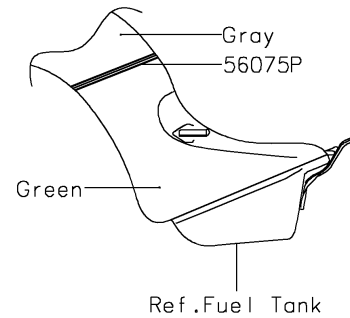

2018 NINJA® ZX™-14R ABS SE PARTS DIAGRAM

Decals(Green)(J/F)

F2861C

2018 NINJA® ZX™-14R ABS SE PARTS LIST

Decals(Green)(JF)

ITEM NAME	PART NUMBER	QUANTITY
MARK,K.KAWASAKI (Ref # 56052)	56052-1202	1
MARK,TAIL COVER,KAWASAKI (Ref # 56052A)	56052-1597	1
MARK,FUEL TANK,KAWASAKI (Ref # 56054)	56054-0948	2
MARK,SIDE COWLING,NINJA (Ref # 56054A)	56054-0949	2
MARK,FR FENDER,KTRC ABS (Ref # 56054B)	56054-0953	2
MARK,TAIL COVER,ZX-14R (Ref # 56054C)	56054-2327	2
PATTERN,FUEL TANK,LH (Ref # 56075)	56075-3898	1
PATTERN,FUEL TANK,RH (Ref # 56075A)	56075-3899	1
PATTERN,TANK COVER,LH,UPP (Ref # 56075B)	56075-3900	1
PATTERN,TANK COVER,LH,LWR (Ref # 56075C)	56075-3901	1
PATTERN,TANK COVER,RH,UPP (Ref # 56075D)	56075-3902	1
PATTERN,TANK COVER,RH,LWR (Ref # 56075E)	56075-3903	1
PATTERN,CNT COWL.,LH,UPP (Ref # 56075F)	56075-3904	1
PATTERN,CNT COWL.,LH,CNT (Ref # 56075G)	56075-3905	1
PATTERN,CNT COWL.,LH,LWR (Ref # 56075H)	56075-3906	1
PATTERN,CNT COWL.,RH,UPP (Ref # 56075I)	56075-3907	1
PATTERN,CNT COWL.,RH,CNT (Ref # 56075J)	56075-3908	1
PATTERN,CNT COWL.,RH,LWR (Ref # 56075K)	56075-3909	1
PATTERN,UPP COWL.,LH (Ref # 56075L)	56075-3910	1
PATTERN,UPP COWL.,RH (Ref # 56075M)	56075-3911	1
PATTERN,TAIL COVER,LH (Ref # 56075N)	56075-3912	1
PATTERN,TAIL COVER,RH (Ref # 56075O)	56075-3913	1
PATTERN,FUEL TANK,LWR (Ref # 56075P)	56075-3924	1