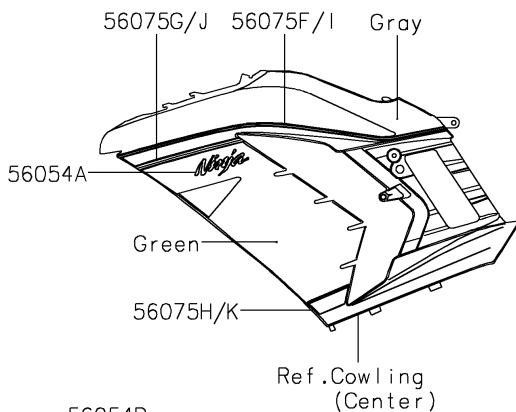

2018 NINJA® ZX™-14R ABS SE PARTS DIAGRAM

Decals(Green)(J/F)

F2861C

2018 NINJA® ZX™-14R ABS SE PARTS LIST

Decals(Green)(JF)

ITEM NAME	PART NUMBER	QUANTITY
MARK,K.KAWASAKI (Ref # 56052)	56052-1202	1
MARK,TAIL COVER,KAWASAKI (Ref # 56052A)	56052-1597	1
MARK,FUEL TANK,KAWASAKI (Ref # 56054)	56054-0948	2
MARK,SIDE COWLING,NINJA (Ref # 56054A)	56054-0949	2
MARK,FR FENDER,KTRC ABS (Ref # 56054B)	56054-0953	2
MARK,TAIL COVER,ZX-14R (Ref # 56054C)	56054-2327	2
PATTERN,FUEL TANK,LH (Ref # 56075)	56075-3898	1
PATTERN,FUEL TANK,RH (Ref # 56075A)	56075-3899	1
PATTERN,TANK COVER,LH,UPP (Ref # 56075B)	56075-3900	1
PATTERN,TANK COVER,LH,LWR (Ref # 56075C)	56075-3901	1
PATTERN,TANK COVER,RH,UPP (Ref # 56075D)	56075-3902	1
PATTERN,TANK COVER,RH,LWR (Ref # 56075E)	56075-3903	1
PATTERN,CNT COWL.,LH,UPP (Ref # 56075F)	56075-3904	1
PATTERN,CNT COWL.,LH,CNT (Ref # 56075G)	56075-3905	1
PATTERN,CNT COWL.,LH,LWR (Ref # 56075H)	56075-3906	1
PATTERN,CNT COWL.,RH,UPP (Ref # 56075I)	56075-3907	1
PATTERN,CNT COWL.,RH,CNT (Ref # 56075J)	56075-3908	1
PATTERN,CNT COWL.,RH,LWR (Ref # 56075K)	56075-3909	1
PATTERN,UPP COWL.,LH (Ref # 56075L)	56075-3910	1
PATTERN,UPP COWL.,RH (Ref # 56075M)	56075-3911	1
PATTERN,TAIL COVER,LH (Ref # 56075N)	56075-3912	1
PATTERN,TAIL COVER,RH (Ref # 56075O)	56075-3913	1
PATTERN,FUEL TANK,LWR (Ref # 56075P)	56075-3924	1