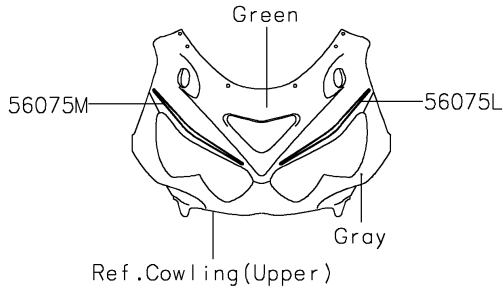

2018 NINJA® ZX™-14R ABS SE PARTS DIAGRAM

Decals(Green)(J/F)

F2861C

2018 NINJA® ZX™-14R ABS SE PARTS LIST

Decals(Green)(JF)

ITEM NAME	PART NUMBER	QUANTITY
MARK,K.KAWASAKI (Ref # 56052)	56052-1202	1
MARK,TAIL COVER,KAWASAKI (Ref # 56052A)	56052-1597	1
MARK,FUEL TANK,KAWASAKI (Ref # 56054)	56054-0948	2
MARK,SIDE COWLING,NINJA (Ref # 56054A)	56054-0949	2
MARK,FR FENDER,KTRC ABS (Ref # 56054B)	56054-0953	2
MARK,TAIL COVER,ZX-14R (Ref # 56054C)	56054-2327	2
PATTERN,FUEL TANK,LH (Ref # 56075)	56075-3898	1
PATTERN,FUEL TANK,RH (Ref # 56075A)	56075-3899	1
PATTERN,TANK COVER,LH,UPP (Ref # 56075B)	56075-3900	1
PATTERN,TANK COVER,LH,LWR (Ref # 56075C)	56075-3901	1
PATTERN,TANK COVER,RH,UPP (Ref # 56075D)	56075-3902	1
PATTERN,TANK COVER,RH,LWR (Ref # 56075E)	56075-3903	1
PATTERN,CNT COWL.,LH,UPP (Ref # 56075F)	56075-3904	1
PATTERN,CNT COWL.,LH,CNT (Ref # 56075G)	56075-3905	1
PATTERN,CNT COWL.,LH,LWR (Ref # 56075H)	56075-3906	1
PATTERN,CNT COWL.,RH,UPP (Ref # 56075I)	56075-3907	1
PATTERN,CNT COWL.,RH,CNT (Ref # 56075J)	56075-3908	1
PATTERN,CNT COWL.,RH,LWR (Ref # 56075K)	56075-3909	1
PATTERN,UPP COWL.,LH (Ref # 56075L)	56075-3910	1
PATTERN,UPP COWL.,RH (Ref # 56075M)	56075-3911	1
PATTERN,TAIL COVER,LH (Ref # 56075N)	56075-3912	1
PATTERN,TAIL COVER,RH (Ref # 56075O)	56075-3913	1
PATTERN,FUEL TANK,LWR (Ref # 56075P)	56075-3924	1