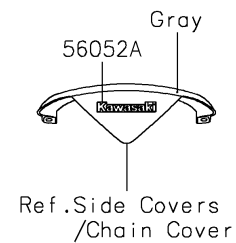

2018 NINJA® ZX™-14R ABS SE PARTS DIAGRAM

Decals(Green)(J/F)

F2861C

2018 NINJA® ZX™-14R ABS SE PARTS LIST

Decals(Green)(JF)

ITEM NAME	PART NUMBER	QUANTITY
MARK,K.KAWASAKI (Ref # 56052)	56052-1202	1
MARK,TAIL COVER,KAWASAKI (Ref # 56052A)	56052-1597	1
MARK,FUEL TANK,KAWASAKI (Ref # 56054)	56054-0948	2
MARK,SIDE COWLING,NINJA (Ref # 56054A)	56054-0949	2
MARK,FR FENDER,KTRC ABS (Ref # 56054B)	56054-0953	2
MARK,TAIL COVER,ZX-14R (Ref # 56054C)	56054-2327	2
PATTERN,FUEL TANK,LH (Ref # 56075)	56075-3898	1
PATTERN,FUEL TANK,RH (Ref # 56075A)	56075-3899	1
PATTERN,TANK COVER,LH,UPP (Ref # 56075B)	56075-3900	1
PATTERN,TANK COVER,LH,LWR (Ref # 56075C)	56075-3901	1
PATTERN,TANK COVER,RH,UPP (Ref # 56075D)	56075-3902	1
PATTERN,TANK COVER,RH,LWR (Ref # 56075E)	56075-3903	1
PATTERN,CNT COWL.,LH,UPP (Ref # 56075F)	56075-3904	1
PATTERN,CNT COWL.,LH,CNT (Ref # 56075G)	56075-3905	1
PATTERN,CNT COWL.,LH,LWR (Ref # 56075H)	56075-3906	1
PATTERN,CNT COWL.,RH,UPP (Ref # 56075I)	56075-3907	1
PATTERN,CNT COWL.,RH,CNT (Ref # 56075J)	56075-3908	1
PATTERN,CNT COWL.,RH,LWR (Ref # 56075K)	56075-3909	1
PATTERN,UPP COWL.,LH (Ref # 56075L)	56075-3910	1
PATTERN,UPP COWL.,RH (Ref # 56075M)	56075-3911	1
PATTERN,TAIL COVER,LH (Ref # 56075N)	56075-3912	1
PATTERN,TAIL COVER,RH (Ref # 56075O)	56075-3913	1
PATTERN,FUEL TANK,LWR (Ref # 56075P)	56075-3924	1