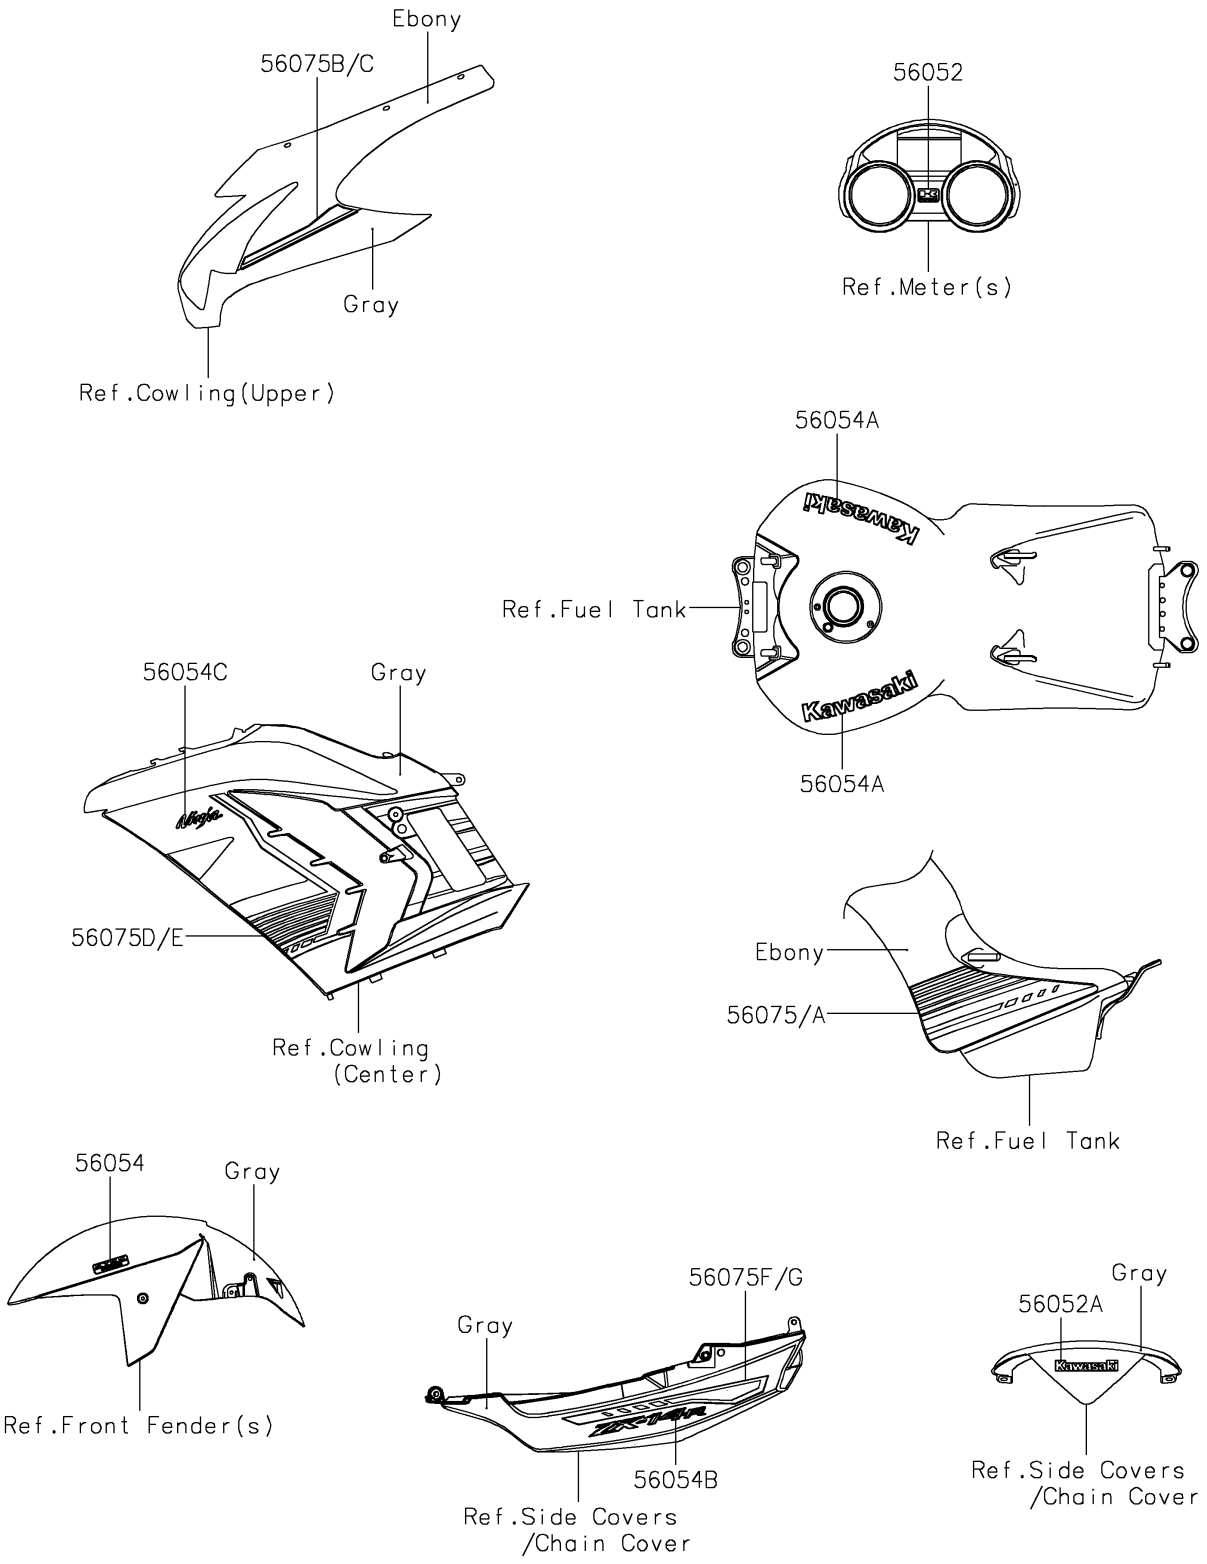

# 2018 NINJA® ZX™-14R ABS SE PARTS DIAGRAM

Decals(Gray)(JF)(CA,US)

F2861D

## 2018 NINJA® ZX™-14R ABS SE PARTS LIST

Decals(Gray)(JJF)(CA,US)

ITEM NAME	PART NUMBER	QUANTITY
MARK,K.KAWASAKI (Ref # 56052)	56052-1202	1
MARK,TAIL COVER,KAWASAKI (Ref # 56052A)	56052-1606	1
MARK,FR FENDER,KTRC ABS (Ref # 56054)	56054-1115	2
MARK,FUEL TANK,KAWASAKI (Ref # 56054A)	56054-1978	2
MARK,TAIL COVER,ZX-14R (Ref # 56054B)	56054-1980	2
MARK,SIDE COWL.,NINJA,3D (Ref # 56054C)	56054-2356	2
PATTERN,FUEL TANK,LH (Ref # 56075)	56075-3916	1
PATTERN,FUEL TANK,RH (Ref # 56075A)	56075-3917	1
PATTERN,UPP COWL.,LH (Ref # 56075B)	56075-3918	1
PATTERN,UPP COWL.,RH (Ref # 56075C)	56075-3919	1
PATTERN,SIDE COWL.,LH,CNT (Ref # 56075D)	56075-3920	1
PATTERN,SIDE COWL.,RH,CNT (Ref # 56075E)	56075-3921	1
PATTERN,TAIL COVER,LH (Ref # 56075F)	56075-3922	1
PATTERN,TAIL COVER,RH (Ref # 56075G)	56075-3923	1