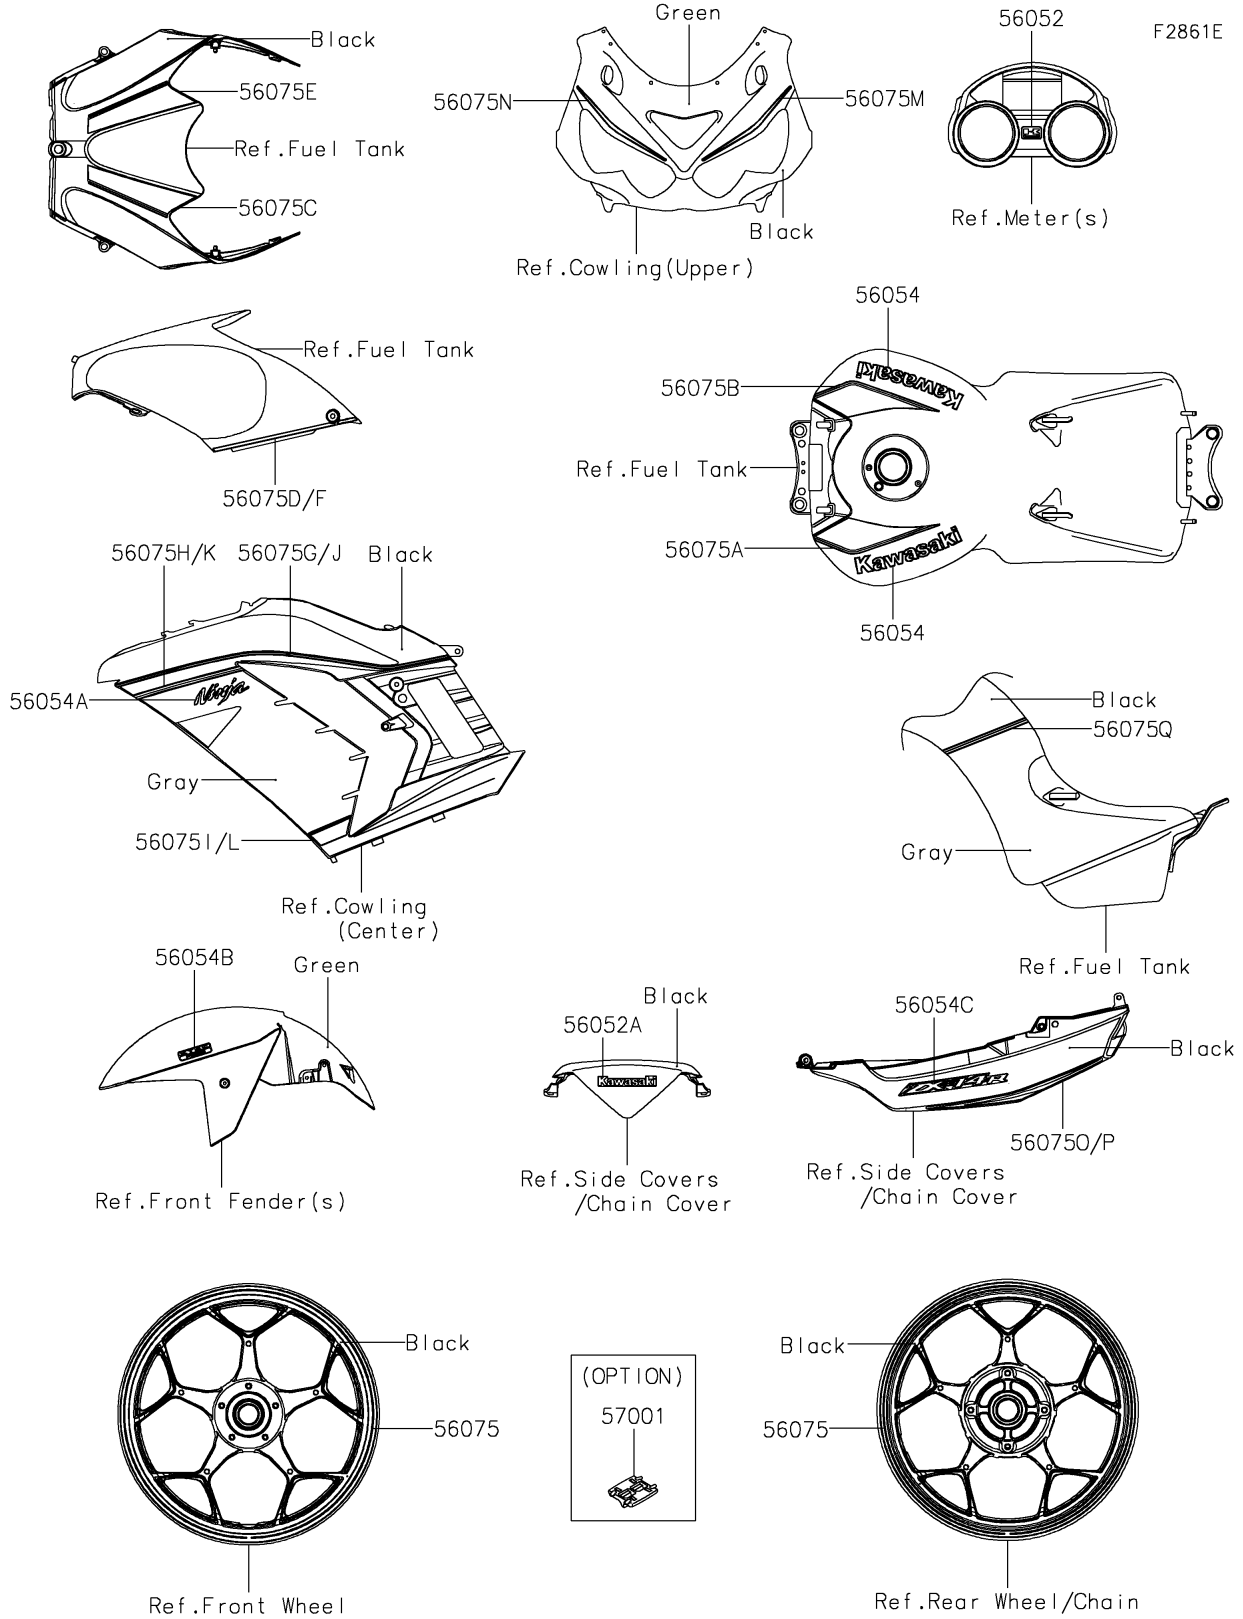

# 2019 NINJA® ZX™-14R ABS PARTS DIAGRAM

Decals(Black)(JKF)

## 2019 NINJA® ZX™-14R ABS PARTS LIST

Decals(Black)(JKF)

ITEM NAME	PART NUMBER	QUANTITY
MARK,K.KAWASAKI (Ref # 56052)	56052-1202	1
MARK,TAIL COVER,KAWASAKI (Ref # 56052A)	56052-1597	1
MARK,FUEL TANK,KAWASAKI (Ref # 56054)	56054-0948	2
MARK,SIDE COWLING,NINJA (Ref # 56054A)	56054-0949	2
MARK,FR FENDER,KTRC ABS (Ref # 56054B)	56054-0953	2
MARK,TAIL COVER,ZX-14R (Ref # 56054C)	56054-2083	2
PATTERN,WHEEL,GREEN,4X1353 (Ref # 56075)	56075-4010	4
PATTERN,FUEL TANK,LH (Ref # 56075A)	56075-7495	1
PATTERN,FUEL TANK,RH (Ref # 56075B)	56075-7496	1
PATTERN,TANK COVER,LH,UPP (Ref # 56075C)	56075-7497	1
PATTERN,TANK COVER,LH,LWR (Ref # 56075D)	56075-7498	1
PATTERN,TANK COVER,RH,UPP (Ref # 56075E)	56075-7499	1
PATTERN,TANK COVER,RH,LWR (Ref # 56075F)	56075-7500	1
PATTERN,CNT COWL.,LH,UPP (Ref # 56075G)	56075-7501	1
PATTERN,CNT COWL.,LH,CNT (Ref # 56075H)	56075-7502	1
PATTERN,CNT COWL.,LH,LWR (Ref # 56075I)	56075-7503	1
PATTERN,CNT COWL.,RH,UPP (Ref # 56075J)	56075-7504	1
PATTERN,CNT COWL.,RH,CNT (Ref # 56075K)	56075-7505	1
PATTERN,CNT COWL.,RH,LWR (Ref # 56075L)	56075-7506	1
PATTERN,UPP COWL.,LH (Ref # 56075M)	56075-7507	1
PATTERN,UPP COWL.,RH (Ref # 56075N)	56075-7508	1
PATTERN,TAIL COVER,LH (Ref # 56075O)	56075-7509	1
PATTERN,TAIL COVER,RH (Ref # 56075P)	56075-7510	1
PATTERN,FUEL TANK,LWR (Ref # 56075Q)	56075-7513	1
RIM STRIPE APPLICATOR (Ref # 57001)	57001-1752	AR