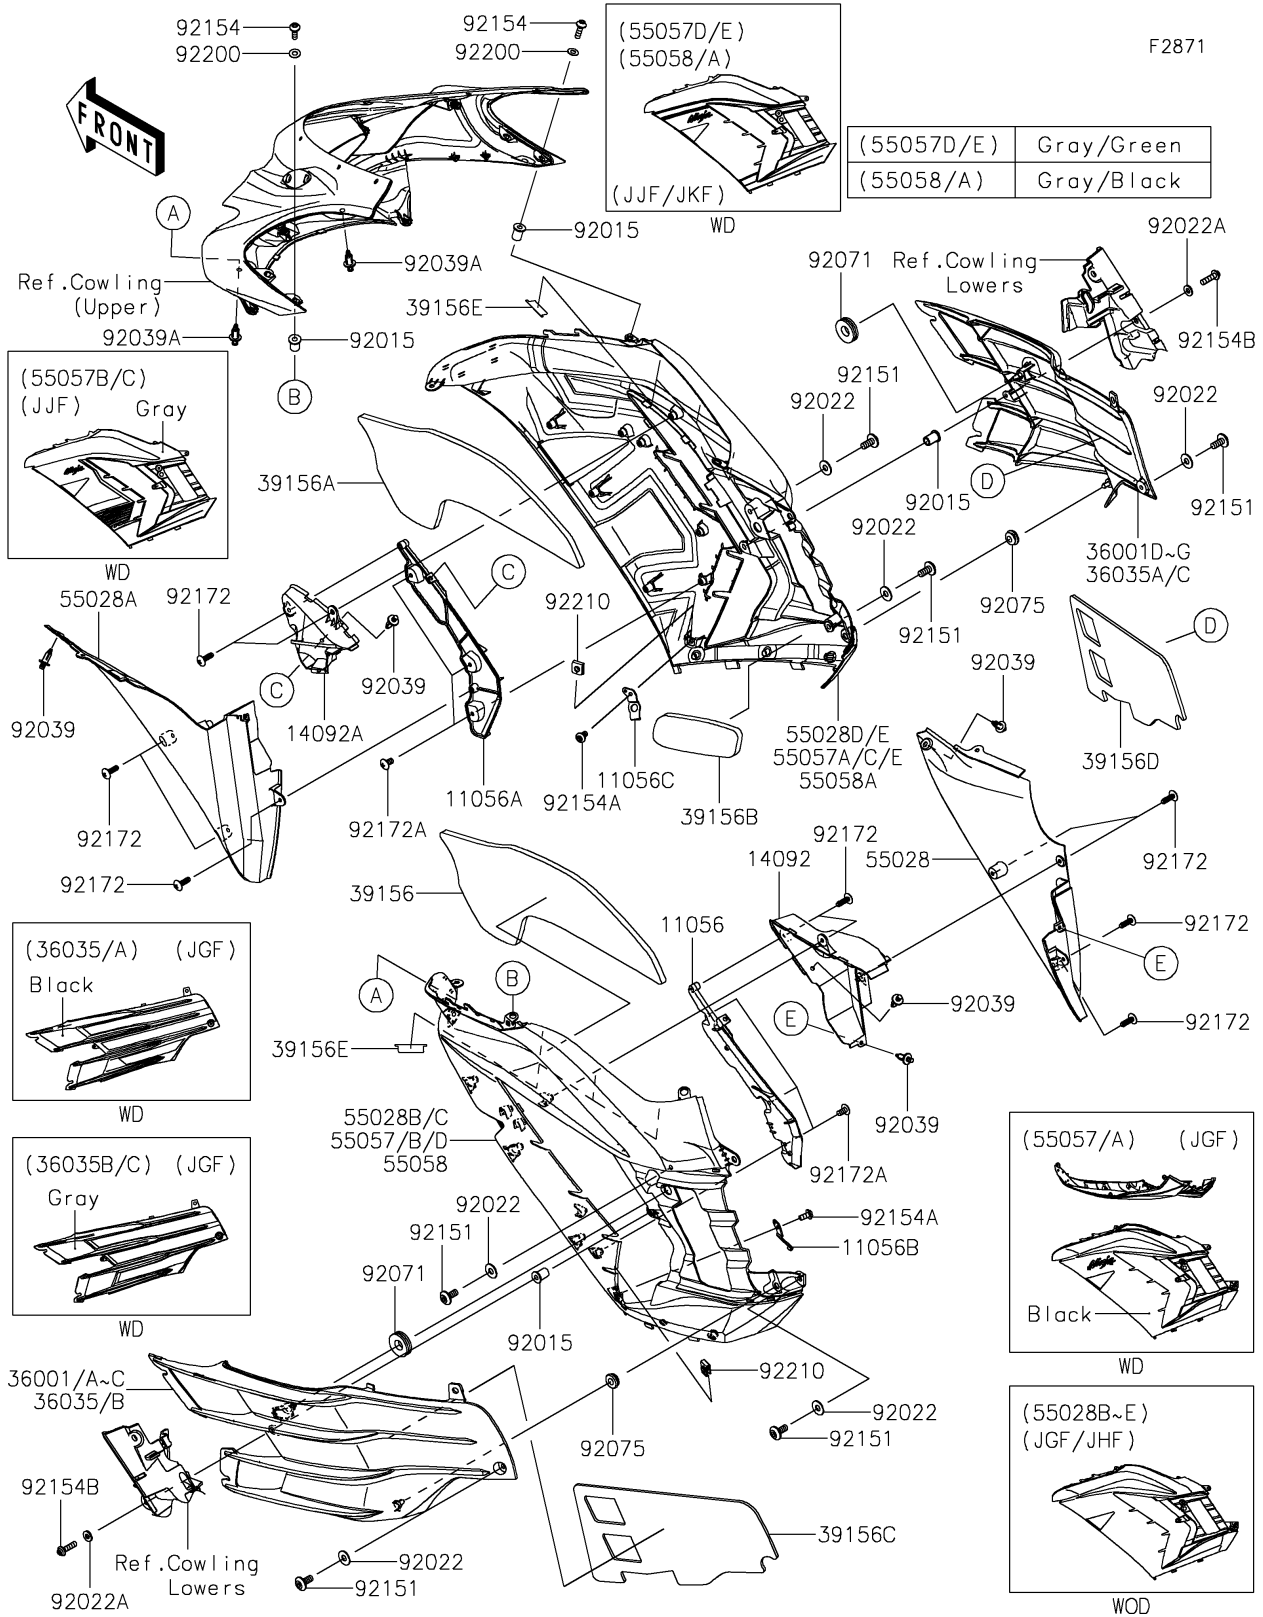

2019 NINJA® ZX™-14R ABS PARTS DIAGRAM

Cowling(Center)(JGF-JKF)

2019 NINJA® ZX™-14R ABS PARTS LIST

Cowling(Center)(JGF-JKF)

ITEM NAME	PART NUMBER	QUANTITY
BRACKET,SIDE COWLING,LH (Ref # 11056)	11056-1343	1
BRACKET,SIDE COWLING,RH (Ref # 11056A)	11056-1344	1
BRACKET,LWR COWLING,LH (Ref # 11056B)	11056-1366	1
BRACKET,LWR COWLING,RH (Ref # 11056C)	11056-1367	1
COVER,SIDE COWLING,LH (Ref # 14092)	14092-0861	1
COVER,SIDE COWLING,RH (Ref # 14092A)	14092-0986	1
COVER-SIDE,LH,P.M.GRAY (Ref # 36001)	36001-0568-10H	1
COVER-SIDE,RH,P.M.GRAY (Ref # 36001D)	36001-0569-10H	1
PAD,SIDE COWLING,LH (Ref # 39156)	39156-0783	1
PAD,SIDE COWLING,RH (Ref # 39156A)	39156-0784	1
PAD,SIDE COWLING,RH,LWR (Ref # 39156B)	39156-0785	1
PAD,SIDE COVER,LH (Ref # 39156C)	39156-0877	1
PAD,SIDE COVER,RH (Ref # 39156D)	39156-0878	1
PAD (Ref # 39156E)	39156-0911	6
COWLING,FR,LH (Ref # 55028)	55028-0383	1
COWLING,FR,RH (Ref # 55028A)	55028-0457	1
COWLING,SIDE,LH,P.M.GRAY+BLK (Ref # 55058)	55058-5306-27U	1
COWLING,SIDE,RH,P.M.GRAY+BLK (Ref # 55058A)	55058-5307-27U	1
NUT,WELL,5MM (Ref # 92015)	92015-1757	4
WASHER,6.5X16X1 (Ref # 92022)	92022-1143	6
WASHER,NYLON,5.3X11.5X1.5 (Ref # 92022A)	92022-1521	2
RIVET (Ref # 92039)	92039-0051	5
RIVET (Ref # 92039A)	92039-0060	2
GROMMET (Ref # 92071)	92071-056	2
DAMPER,6X16X7 (Ref # 92075)	92075-1011	2
BOLT,SOCKET,6X14 (Ref # 92151)	92151-1654	6
BOLT,SOCKET,5X16 (Ref # 92154)	92154-0209	2
BOLT,SOCKET,5X10 (Ref # 92154A)	92154-0211	2
BOLT,SOCKET,5X20 (Ref # 92154B)	92154-0829	2

2019 NINJA[®] ZX[™]-14R ABS PARTS LIST

Cowling(Center)(JGF-JKF)

ITEM NAME	PART NUMBER	QUANTITY
SCREW,TAPPING,5X16 (Ref # 92172)	92172-0238	11
SCREW,TAPPING,5X10 (Ref # 92172A)	92172-0262	6
WASHER,NYLON,5.3X11.5X0.5 (Ref # 92200)	92200-0006	2
NUT (Ref # 92210)	92210-0571	2