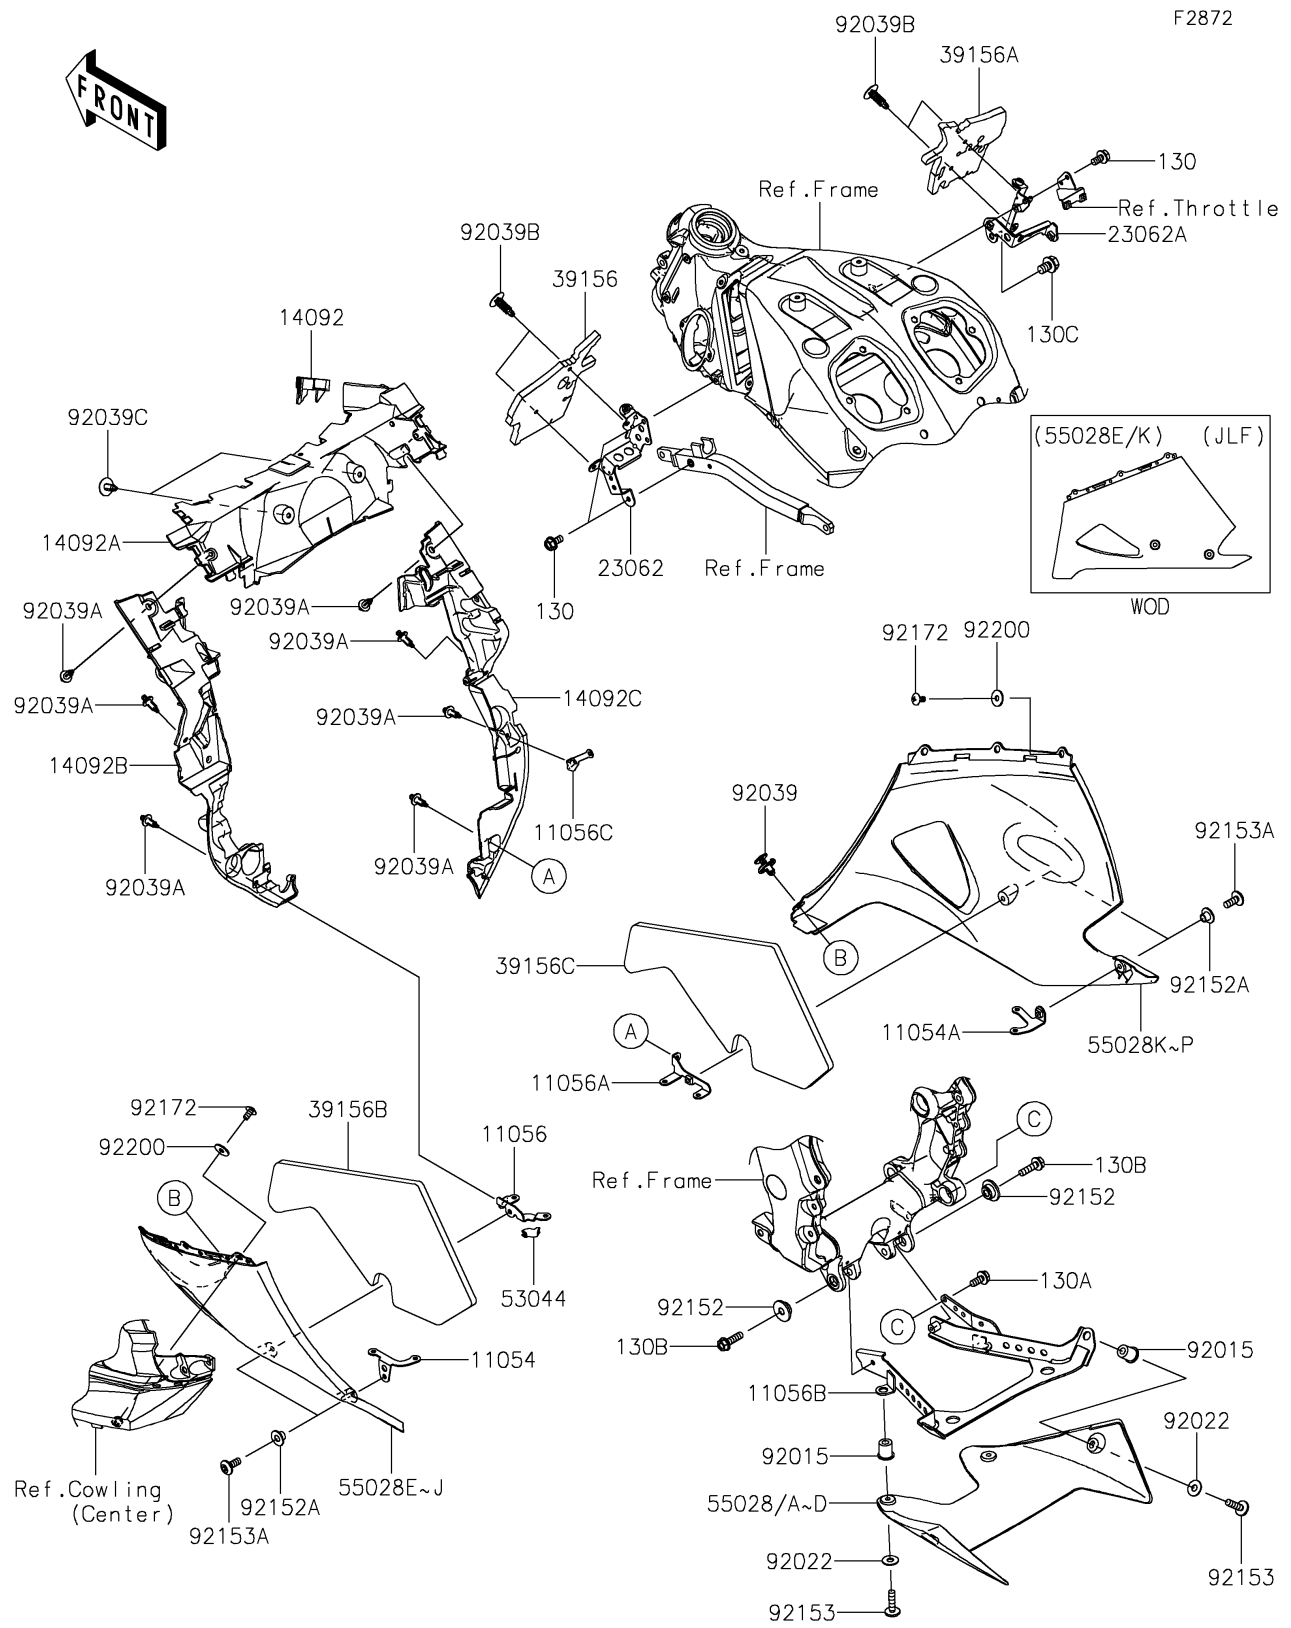

# 2019 NINJA® ZX™-14R ABS PARTS DIAGRAM

## Cowling Lower

## 2019 NINJA® ZX™ -14R ABS PARTS LIST

### Cowling Lowers

ITEM NAME	PART NUMBER	QUANTITY
RIVET (Ref # 92039C)	92039-1289	2
COLLAR (Ref # 92152)	92152-0378	2
COLLAR,6.3X8.3X7.6 (Ref # 92152A)	92152-2133	4
BOLT,SOCKET,6X23 (Ref # 92153)	92153-1267	4
BOLT,SOCKET,6X16 (Ref # 92153A)	92153-1526	4
SCREW,TAPPING,5X10 (Ref # 92172)	92172-0262	2
WASHER (Ref # 92200)	92200-0288	2