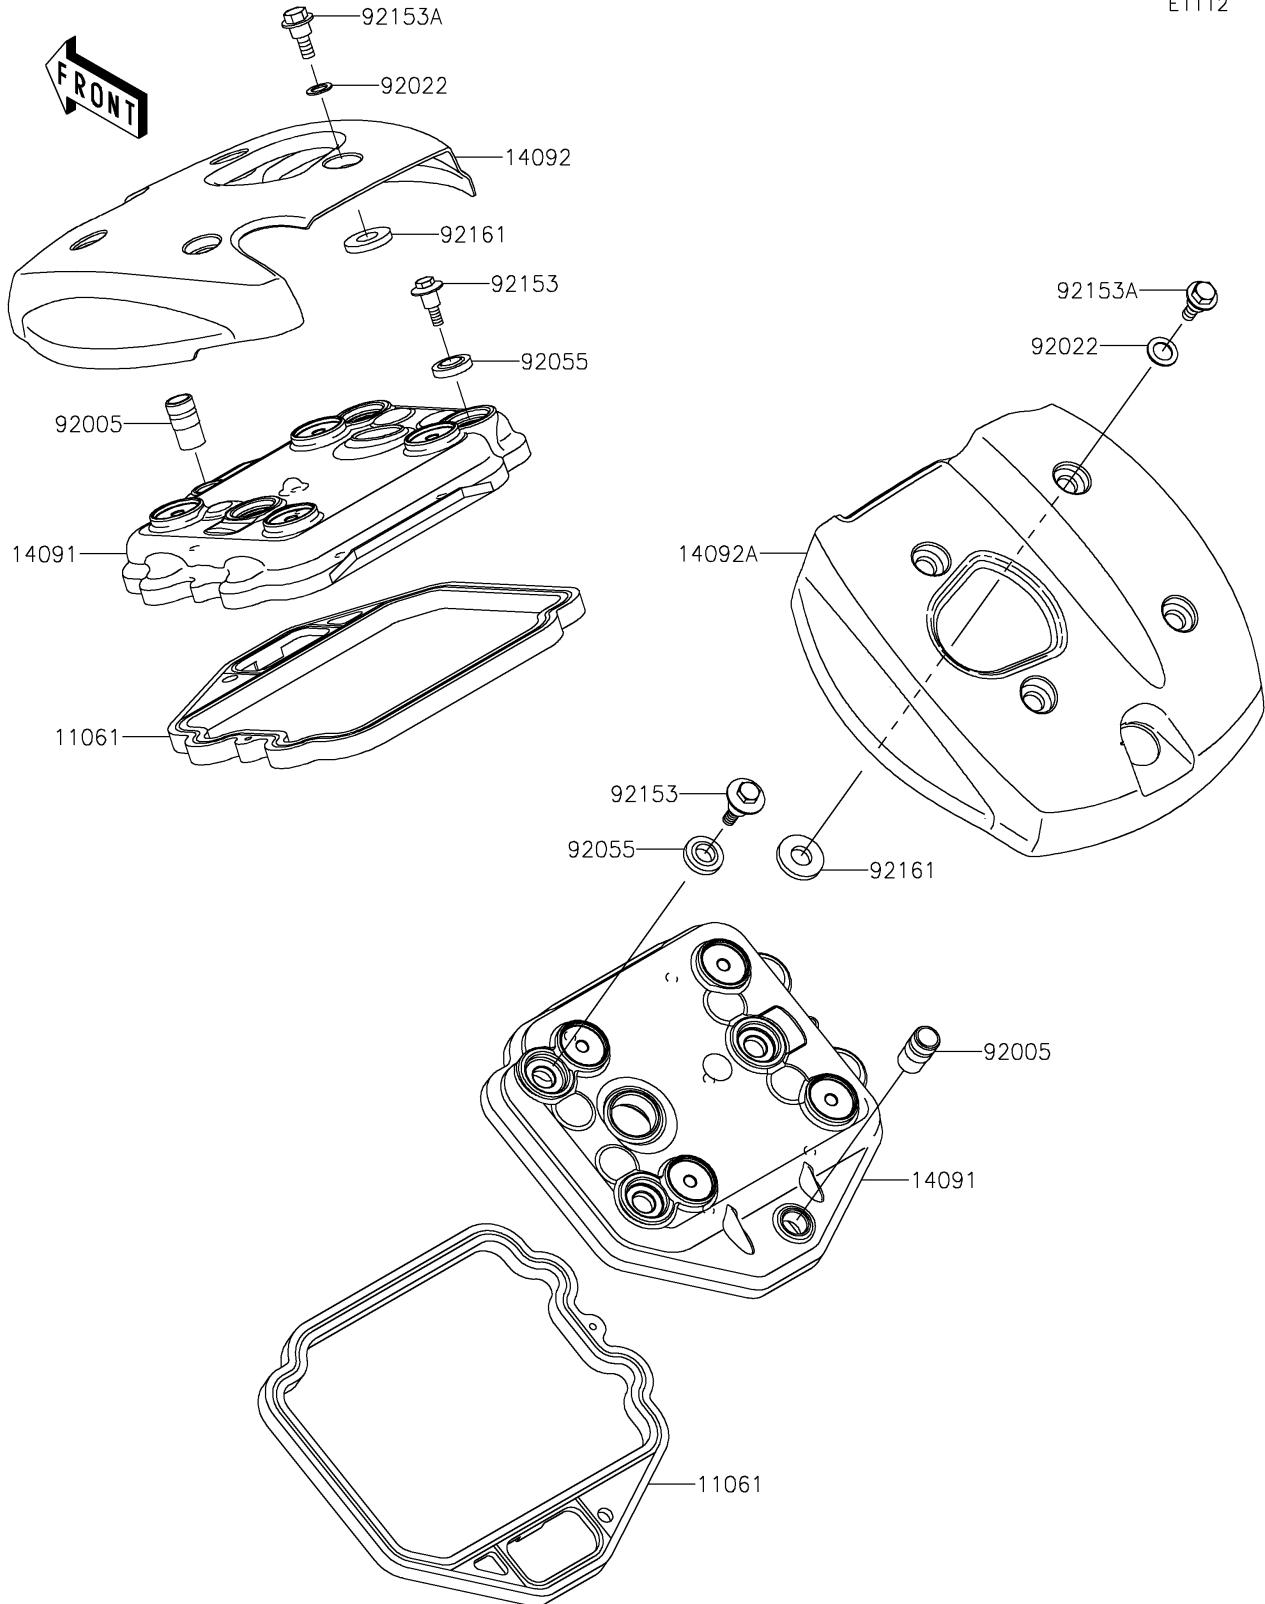

2020 VULCAN® 900 CLASSIC PARTS DIAGRAM

Cylinder Head Cover

E1112

2020 VULCAN® 900 CLASSIC PARTS LIST

Cylinder Head Cover

ITEM NAME	PART NUMBER	QUANTITY
GASKET,HEAD COVER (Ref # 11061)	11061-0261	2
COVER,HEAD (Ref # 14091)	14091-0506	2
COVER,TOP,FR (Ref # 14092)	14092-0915	1
COVER,TOP,RR (Ref # 14092A)	14092-0916	1
FITTING (Ref # 92005)	92005-0052	2
WASHER,10.2X16X1 (Ref # 92022)	92022-1829	8
RING-O,HEAD COVER BOLT (Ref # 92055)	92055-1352	6
BOLT,HEAD COVER (Ref # 92153)	92153-0793	6
BOLT,FLANGED,6X19 (Ref # 92153A)	92153-1400	8
DAMPER (Ref # 92161)	92161-0366	8