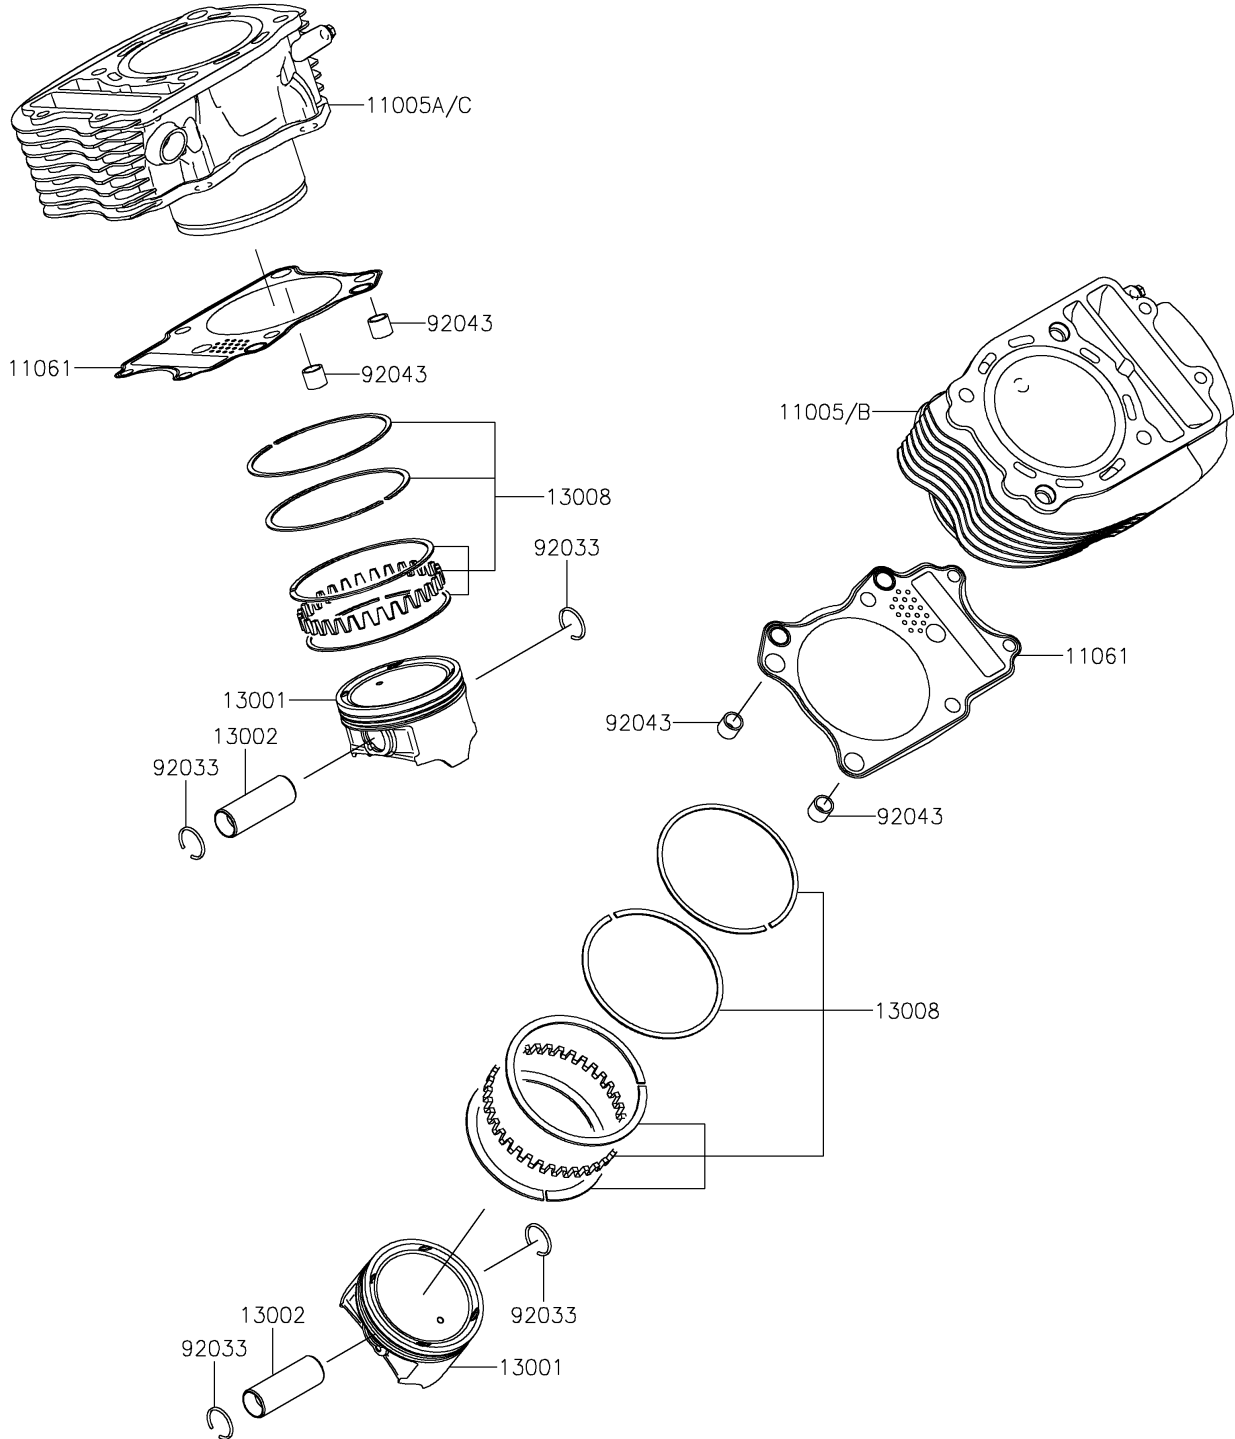

2020 VULCAN® 900 CLASSIC PARTS DIAGRAM

Cylinder/Piston(s)

E1120

2020 VULCAN® 900 CLASSIC PARTS LIST

Cylinder/Piston(s)

ITEM NAME	PART NUMBER	QUANTITY
CYLINDER-ENGINE,RR (Ref # 11005B)	11005-0687	1
CYLINDER-ENGINE,FR (Ref # 11005C)	11005-0689	1
GASKET,CYLINDER BASE (Ref # 11061)	11061-0284	2
PISTON-ENGINE (Ref # 13001)	13001-0067	2
PIN-PISTON (Ref # 13002)	13002-0011	2
RING-SET-PISTON (Ref # 13008)	13008-0021	2
RING-SNAP (Ref # 92033)	92033-1188	4
PIN,11X14X12.3 (Ref # 92043)	92043-1266	4