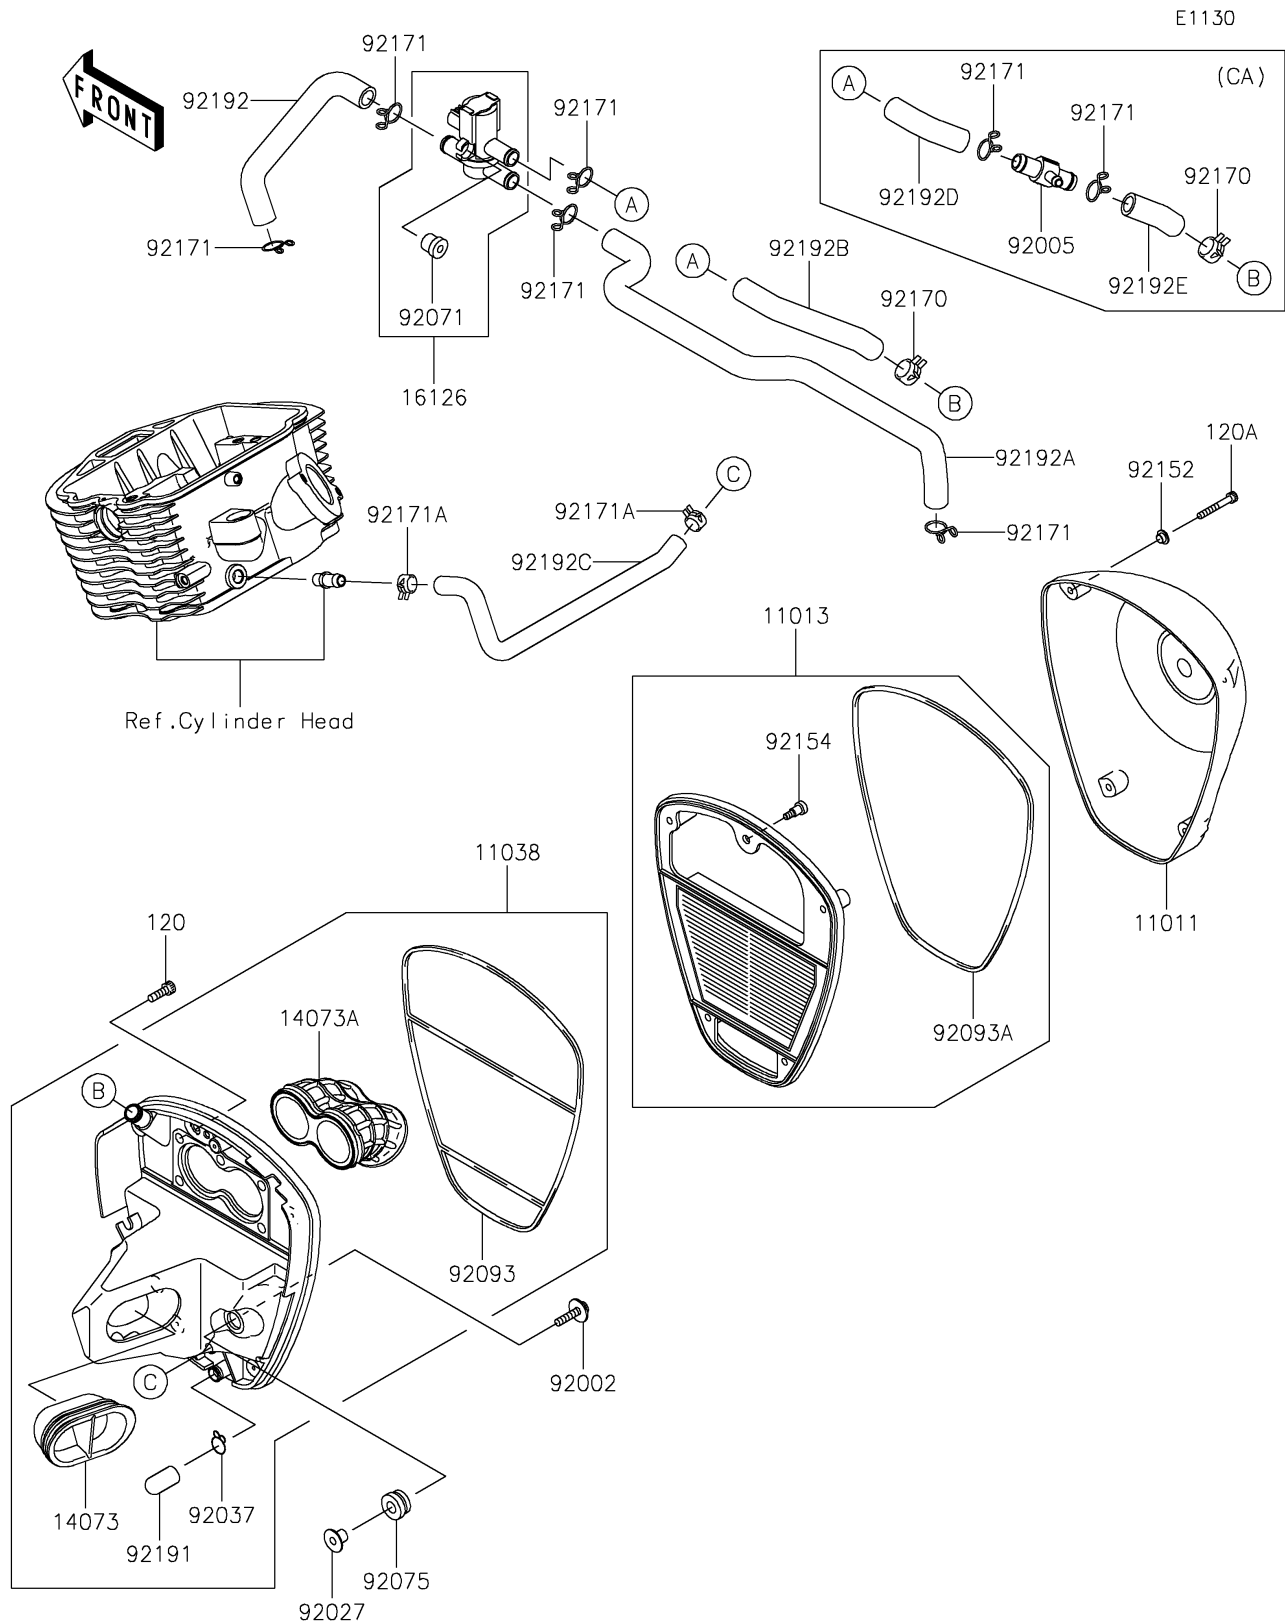

2020 VULCAN® 900 CLASSIC PARTS DIAGRAM

Air Cleaner

2020 VULCAN® 900 CLASSIC PARTS LIST

Air Cleaner

ITEM NAME	PART NUMBER	QUANTITY
CASE-AIR FILTER (Ref # 11011)	11011-0142	1
ELEMENT-AIR FILTER (Ref # 11013)	11013-0015	1
CASE-ASSY-AIR FILTER (Ref # 11038)	11038-0015	1
BOLT-SOCKET,6X18 (Ref # 120)	120CA0618	5
BOLT-SOCKET,5X35 (Ref # 120A)	120CC0535	4
DUCT,INTAKE (Ref # 14073)	14073-0103	1
DUCT,THROTTLE BODY (Ref # 14073A)	14073-0104	1
VALVE (Ref # 16126)	16126-0022	1
BOLT,6X25 (Ref # 92002)	92002-1135	2
FITTING (Ref # 92005)	92005-0054	1
COLLAR,L=12 (Ref # 92027)	92027-1062	2
CLAMP,14.5MM (Ref # 92037)	92037-1900	1
GROMMET (Ref # 92071)	92071-0026	1
DAMPER,RUBBER (Ref # 92075)	92075-1123	2
SEAL (Ref # 92093)	92093-0054	1
SEAL (Ref # 92093A)	92093-0057	1
COLLAR (Ref # 92152)	92152-0451	4
BOLT,SOCKET,5X16.5 (Ref # 92154)	92154-0120	1
CLAMP (Ref # 92170)	92170-1989	1
CLAMP (Ref # 92171)	92171-0790	7
CLAMP (Ref # 92171)	92171-0790	5
CLAMP (Ref # 92171A)	92171-1441	2
TUBE (Ref # 92191)	92191-1704	1
TUBE,ASV-FR HEAD (Ref # 92192)	92192-0266	1
TUBE,ASV-RR HEAD (Ref # 92192A)	92192-0267	1
TUBE,A/C-ASV (Ref # 92192B)	92192-0268	1
TUBE,BLOWBY (Ref # 92192C)	92192-0269	1
TUBE,ASV-FITTING (Ref # 92192D)	92192-0345	1
TUBE,A/C-FITTING (Ref # 92192E)	92192-0510	1