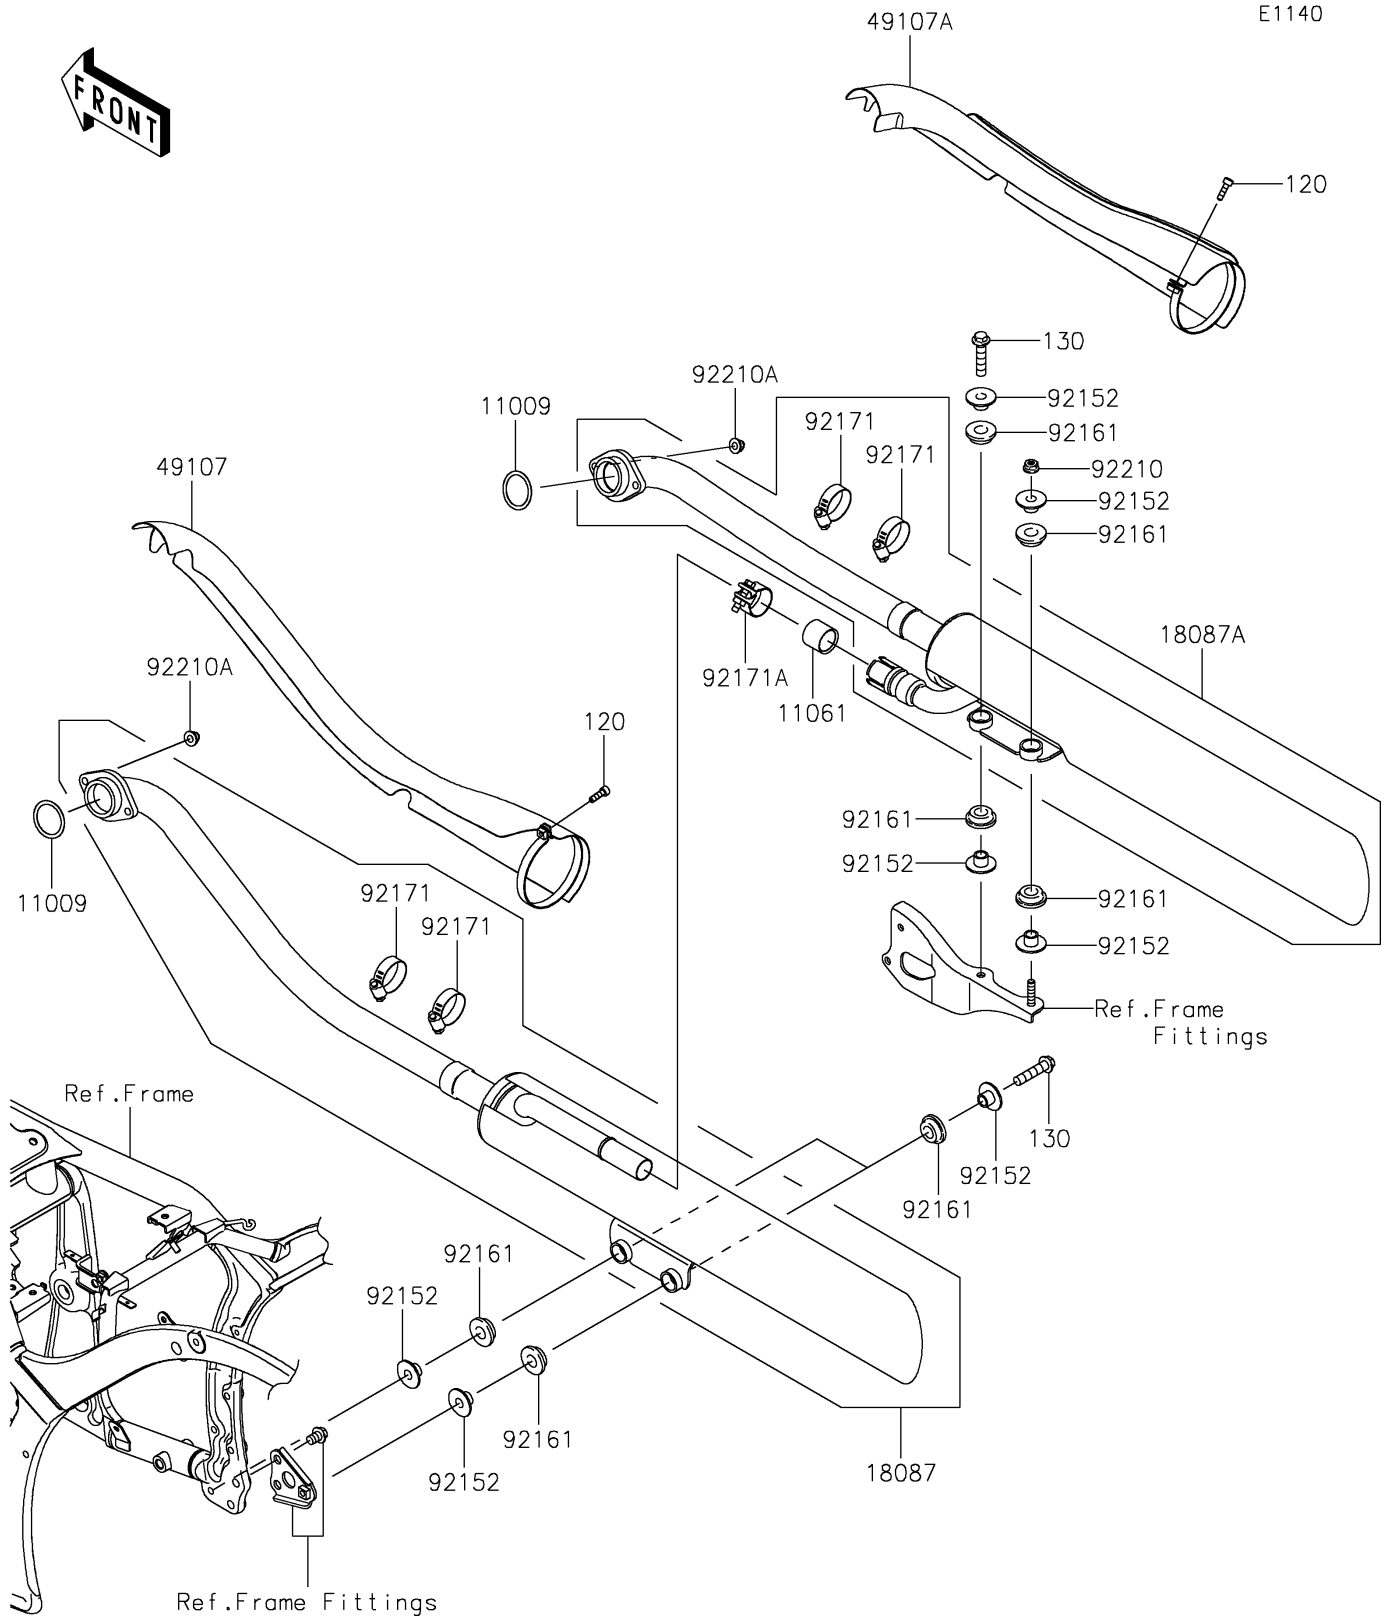

2020 VULCAN® 900 CLASSIC PARTS DIAGRAM

Muffler(s)

2020 VULCAN® 900 CLASSIC PARTS LIST

Muffler(s)

ITEM NAME	PART NUMBER	QUANTITY
GASKET,EXHAUST PIPE HOLDER (Ref # 11009)	11009-1856	2
GASKET,MUFFLER JOINT (Ref # 11061)	11061-0207	1
BOLT-SOCKET,6X20 (Ref # 120)	120CC0620	2
BOLT-FLANGED,8X35 (Ref # 130)	130BB0835	3
MUFFLER,FR (Ref # 18087)	18087-0281	1
MUFFLER,RR (Ref # 18087A)	18087-0282	1
COVER-EXHAUST PIPE,FR (Ref # 49107)	49107-0087	1
COVER-EXHAUST PIPE,RR (Ref # 49107A)	49107-0106	1
COLLAR,8.8X12X10.6 (Ref # 92152)	92152-0082	8
DAMPER (Ref # 92161)	92161-0135	8
CLAMP (Ref # 92171)	92171-0059	4
CLAMP (Ref # 92171A)	92171-0593	1
NUT,FLANGED,8MM (Ref # 92210)	92210-0004	1
NUT,CAP,8MM (Ref # 92210A)	92210-1132	4