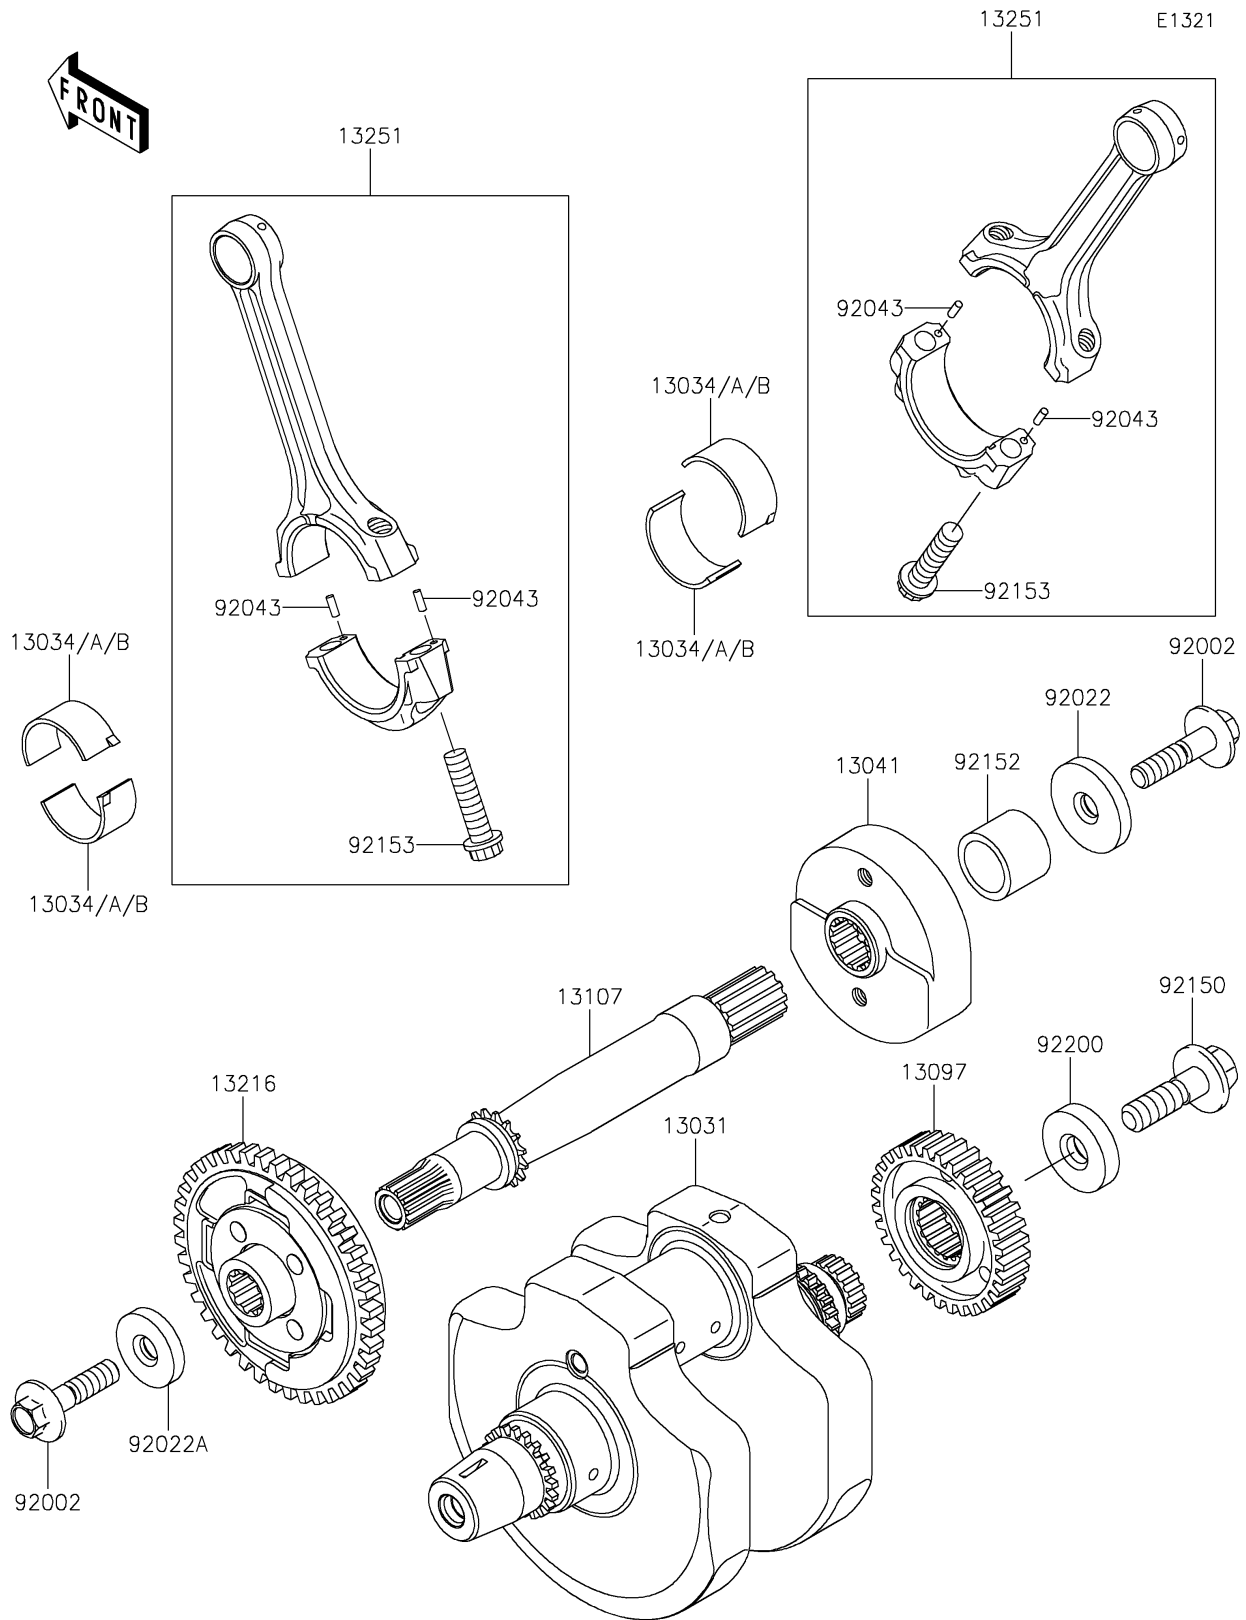

# 2017 Vulcan 900 Classic PARTS DIAGRAM

Crankshaft

## 2017 Vulcan 900 Classic PARTS LIST

### Crankshaft

ITEM NAME	PART NUMBER	QUANTITY
CRANKSHAFT-COMP (Ref # 13031)	13031-0058	1
METAL,CONNECTING ROD,BLUE (Ref # 13034)	13034-1057	AR
METAL,CONNECTING ROD,BLACK (Ref # 13034A)	13034-1058	AR
METAL,CONNECTING ROD,BROWN (Ref # 13034B)	13034-1059	AR
BALANCER,RH (Ref # 13041)	13041-0009	1
GEAR-PRIMARY SPUR,38T (Ref # 13097)	13097-0050	1
SHAFT,BALANCER (Ref # 13107)	13107-0115	1
GEAR-COMP,BALANCER,LH (Ref # 13216)	13216-0016	1
ROD-ASSY-CONNECTING,J (Ref # 13251)	13251-0016-JJ	2
BOLT,FLANGED,10X40 (Ref # 92002)	92002-1296	2
WASHER,10X40X6 (Ref # 92022)	92022-1905	1
WASHER,10X33X6 (Ref # 92022A)	92022-1906	1
PIN,3X8.5 (Ref # 92043)	92043-0033	4
BOLT,12X40 (Ref # 92150)	92150-1717	1
COLLAR,23X30X23 (Ref # 92152)	92152-0358	1
BOLT,CON-ROD,9X38 (Ref # 92153)	92153-1330	4
WASHER,12X36X8 (Ref # 92200)	92200-1249	1