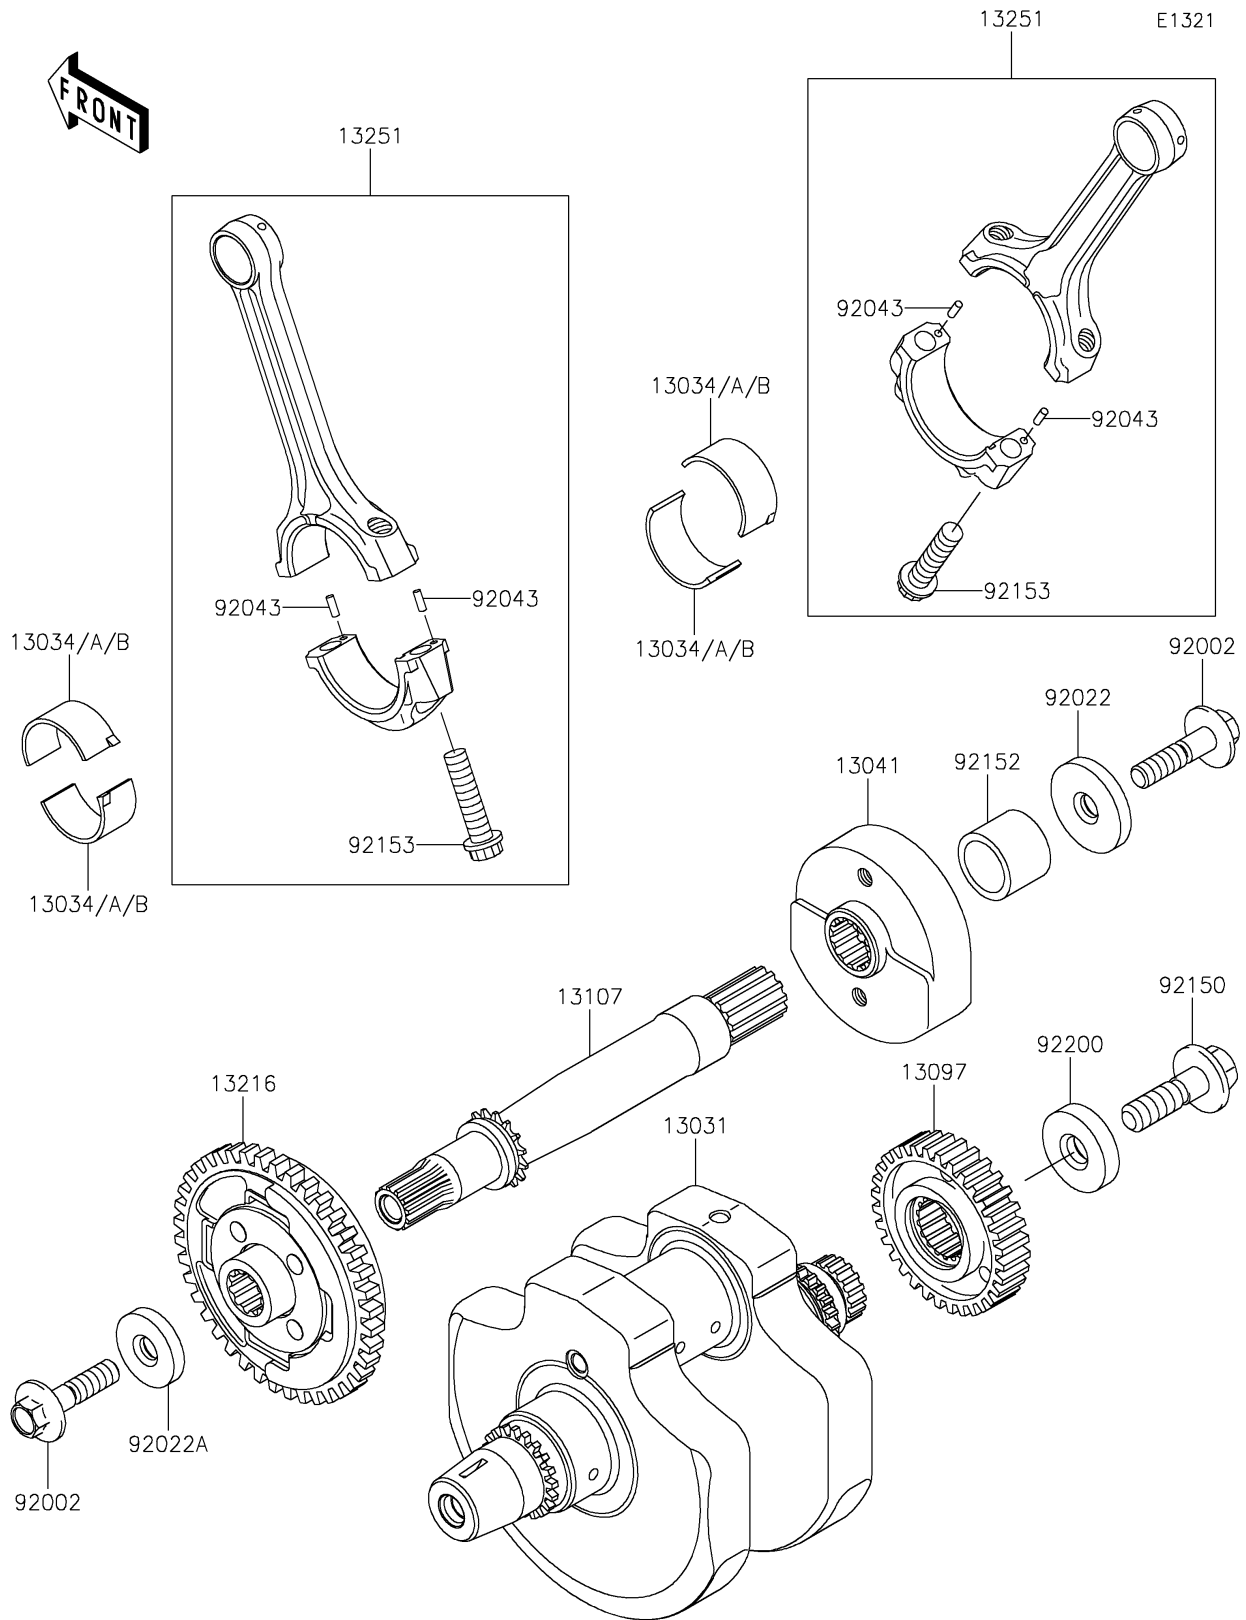

2020 VULCAN® 900 CLASSIC PARTS DIAGRAM

Crankshaft

2020 VULCAN® 900 CLASSIC PARTS LIST

Crankshaft

ITEM NAME	PART NUMBER	QUANTITY
CRANKSHAFT-COMP (Ref # 13031)	13031-0058	1
METAL,CONNECTING ROD,BLUE (Ref # 13034)	13034-1057	AR
METAL,CONNECTING ROD,BLACK (Ref # 13034A)	13034-1058	AR
METAL,CONNECTING ROD,BROWN (Ref # 13034B)	13034-1059	AR
BALANCER,RH (Ref # 13041)	13041-0009	1
GEAR-PRIMARY SPUR,38T (Ref # 13097)	13097-0050	1
SHAFT,BALANCER (Ref # 13107)	13107-0115	1
GEAR-COMP,BALANCER,LH (Ref # 13216)	13216-0016	1
ROD-ASSY-CONNECTING,J (Ref # 13251)	13251-0016-JJ	2
BOLT,FLANGED,10X40 (Ref # 92002)	92002-1296	2
WASHER,10X40X6 (Ref # 92022)	92022-1905	1
WASHER,10X33X6 (Ref # 92022A)	92022-1906	1
PIN,3X8.5 (Ref # 92043)	92043-0033	4
BOLT,12X40 (Ref # 92150)	92150-1717	1
COLLAR,23X30X23 (Ref # 92152)	92152-0358	1
BOLT,CON-ROD,9X38 (Ref # 92153)	92153-1330	4
WASHER,12X36X8 (Ref # 92200)	92200-1249	1