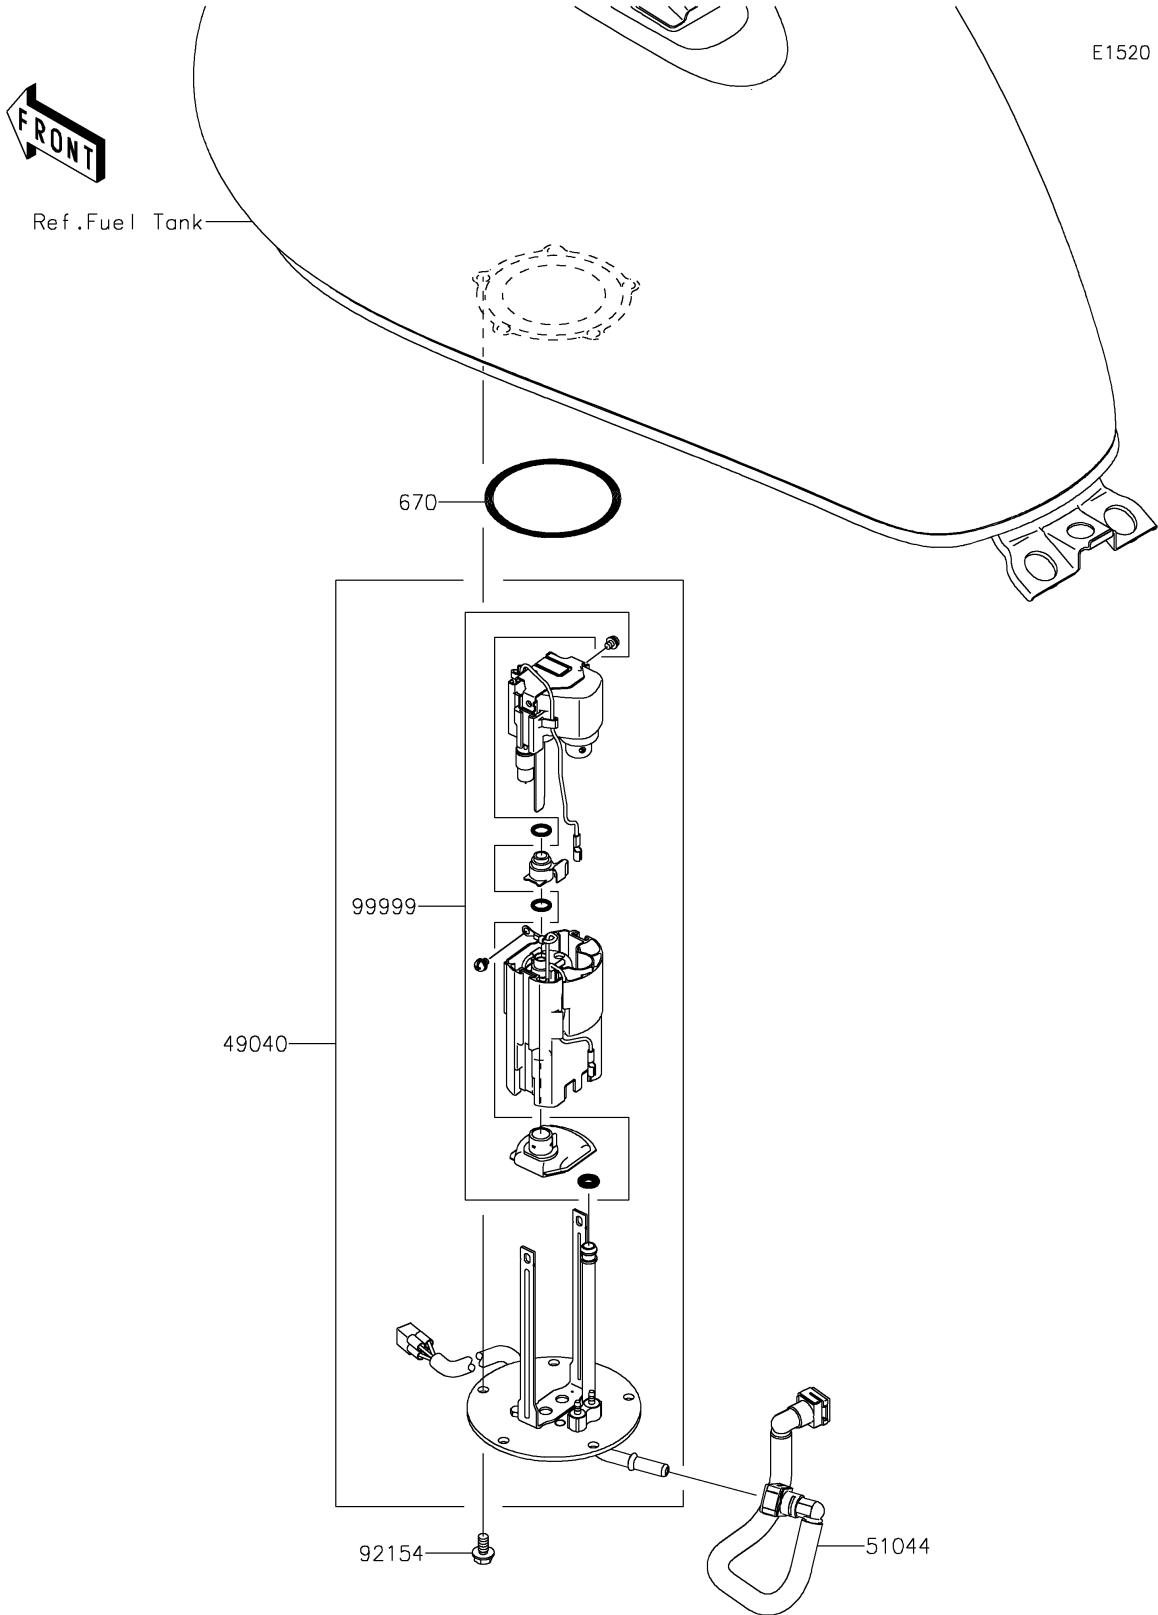

2018 VULCAN® 900 CLASSIC PARTS DIAGRAM

Fuel Pump

2018 VULCAN® 900 CLASSIC PARTS LIST

Fuel Pump

ITEM NAME	PART NUMBER	QUANTITY
PUMP-FUEL (Ref # 49040)	49040-0022	1
TUBE-ASSY,FUEL,E25 (Ref # 51044)	51044-0865	1
O RING (Ref # 670)	670E5075	1
BOLT,FLANGED,6X12 (Ref # 92154)	92154-1848	5
KIT,FUEL FILTER (Ref # 99999)	99999-0521	1