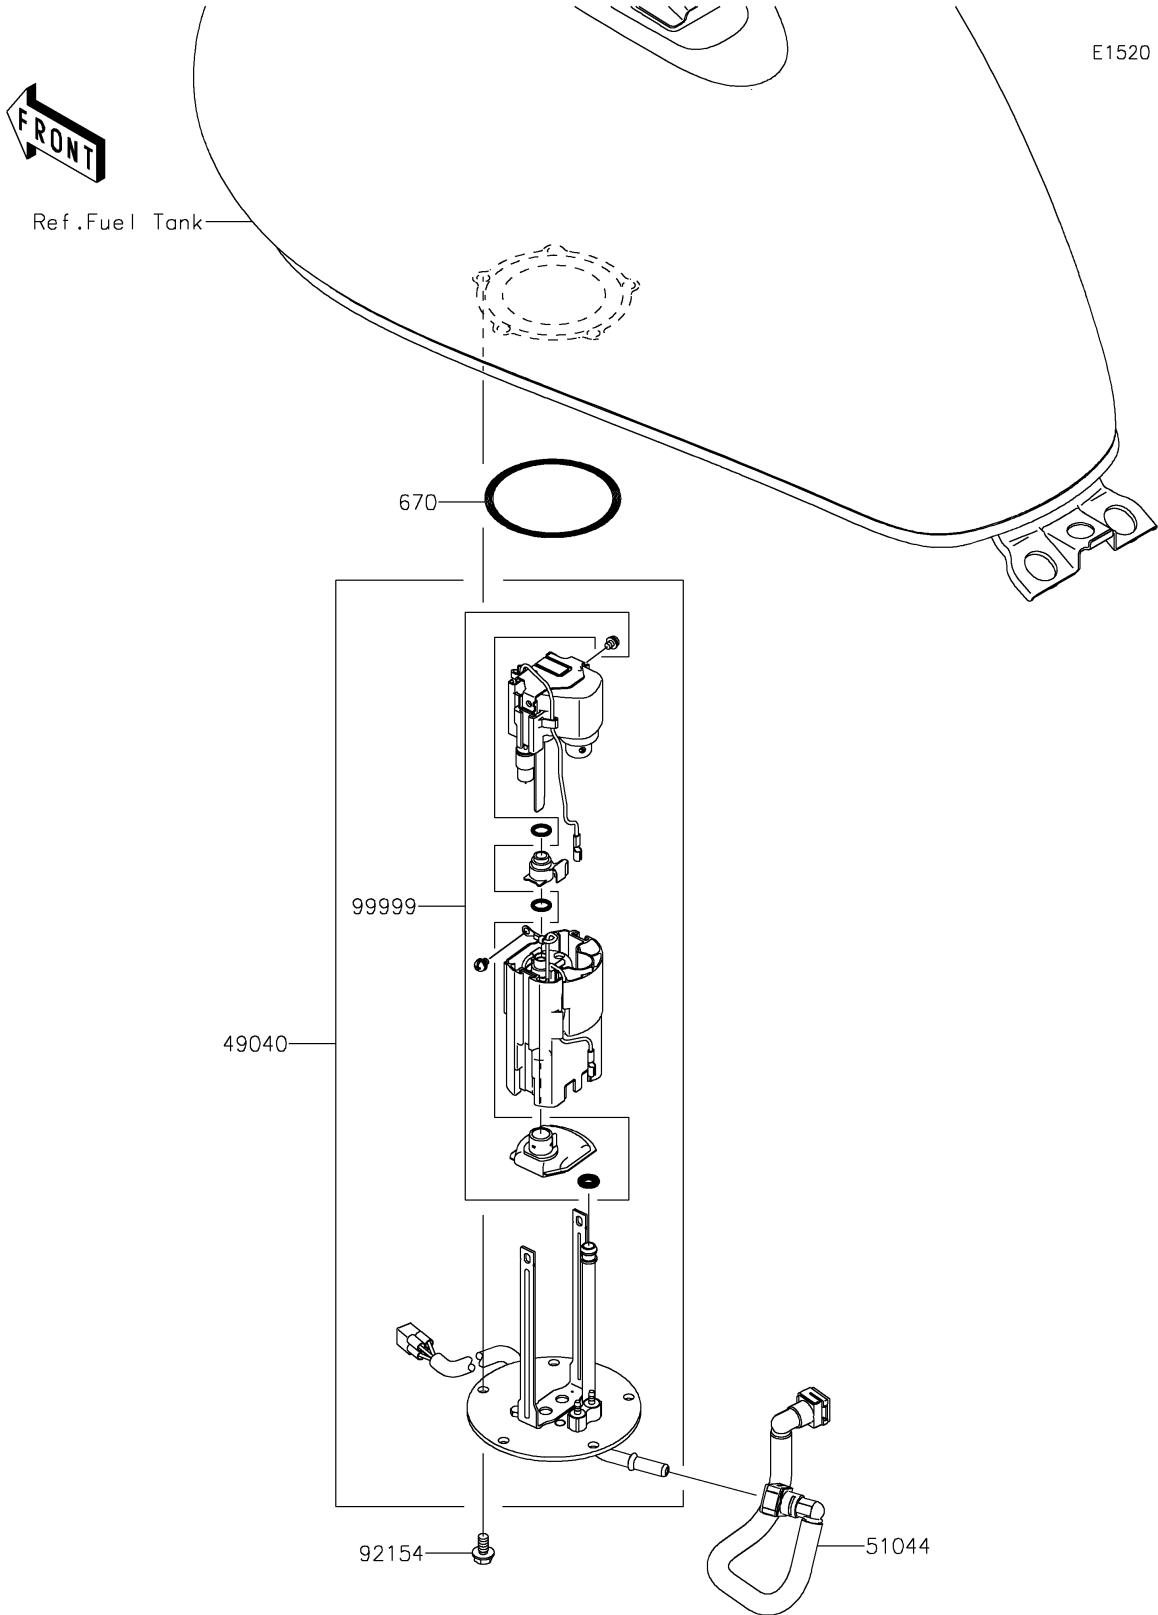

2020 VULCAN[®] 900 CLASSIC PARTS DIAGRAM

Fuel Pump

2020 VULCAN® 900 CLASSIC PARTS LIST

Fuel Pump

ITEM NAME	PART NUMBER	QUANTITY
PUMP-FUEL (Ref # 49040)	49040-0022	1
TUBE-ASSY,FUEL,E25 (Ref # 51044)	51044-0865	1
O RING (Ref # 670)	670E5075	1
BOLT,FLANGED,6X12 (Ref # 92154)	92154-1848	5
KIT,FUEL FILTER (Ref # 99999)	99999-0521	1