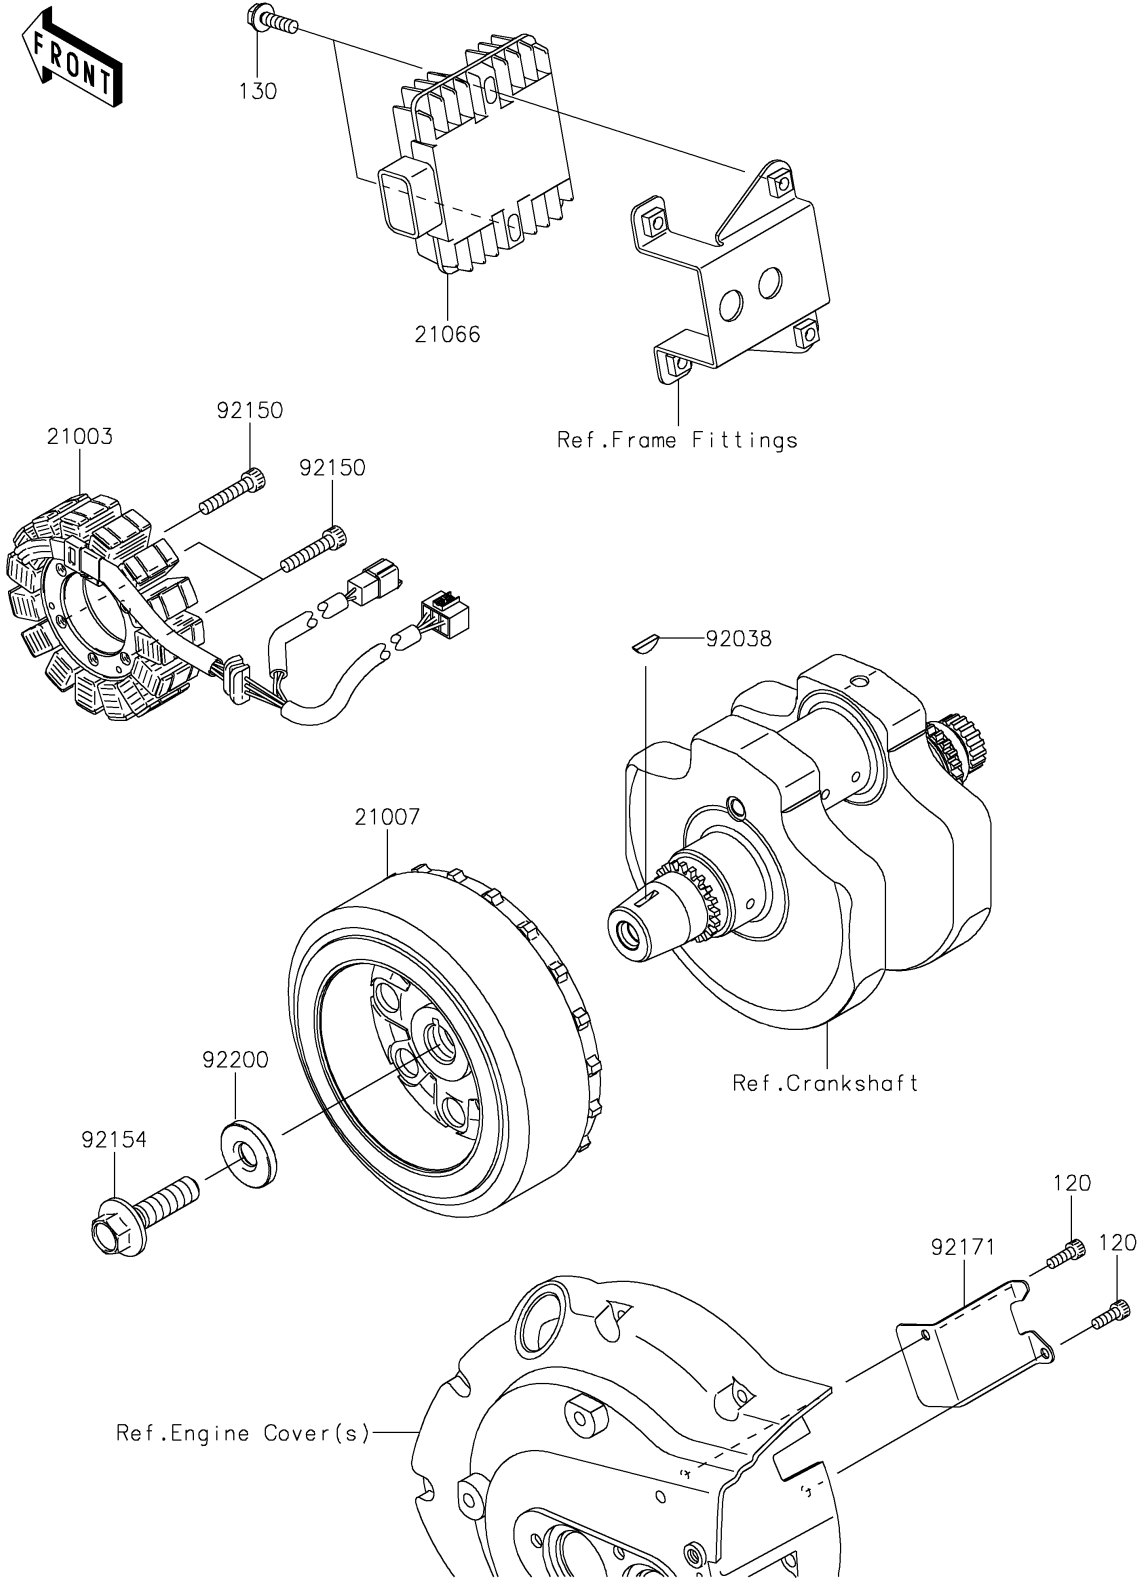

2017 Vulcan 900 Classic PARTS DIAGRAM

Generator

E1810

2017 Vulcan 900 Classic PARTS LIST

Generator

ITEM NAME	PART NUMBER	QUANTITY
BOLT-SOCKET,5X14 (Ref # 120)	120CA0514	2
BOLT-FLANGED,6X20 (Ref # 130)	130BB0620	2
STATOR (Ref # 21003)	21003-0053	1
ROTOR (Ref # 21007)	21007-0076	1
REGULATOR-VOLTAGE (Ref # 21066)	21066-0705	1
KEY,WOODRUFF (Ref # 92038)	92038-001	1
BOLT,SOCKET,6X30 (Ref # 92150)	92150-1433	3
BOLT,FLANGED,12X45 (Ref # 92154)	92154-1357	1
CLAMP (Ref # 92171)	92171-0563	1
WASHER,12X33X5 (Ref # 92200)	92200-0220	1