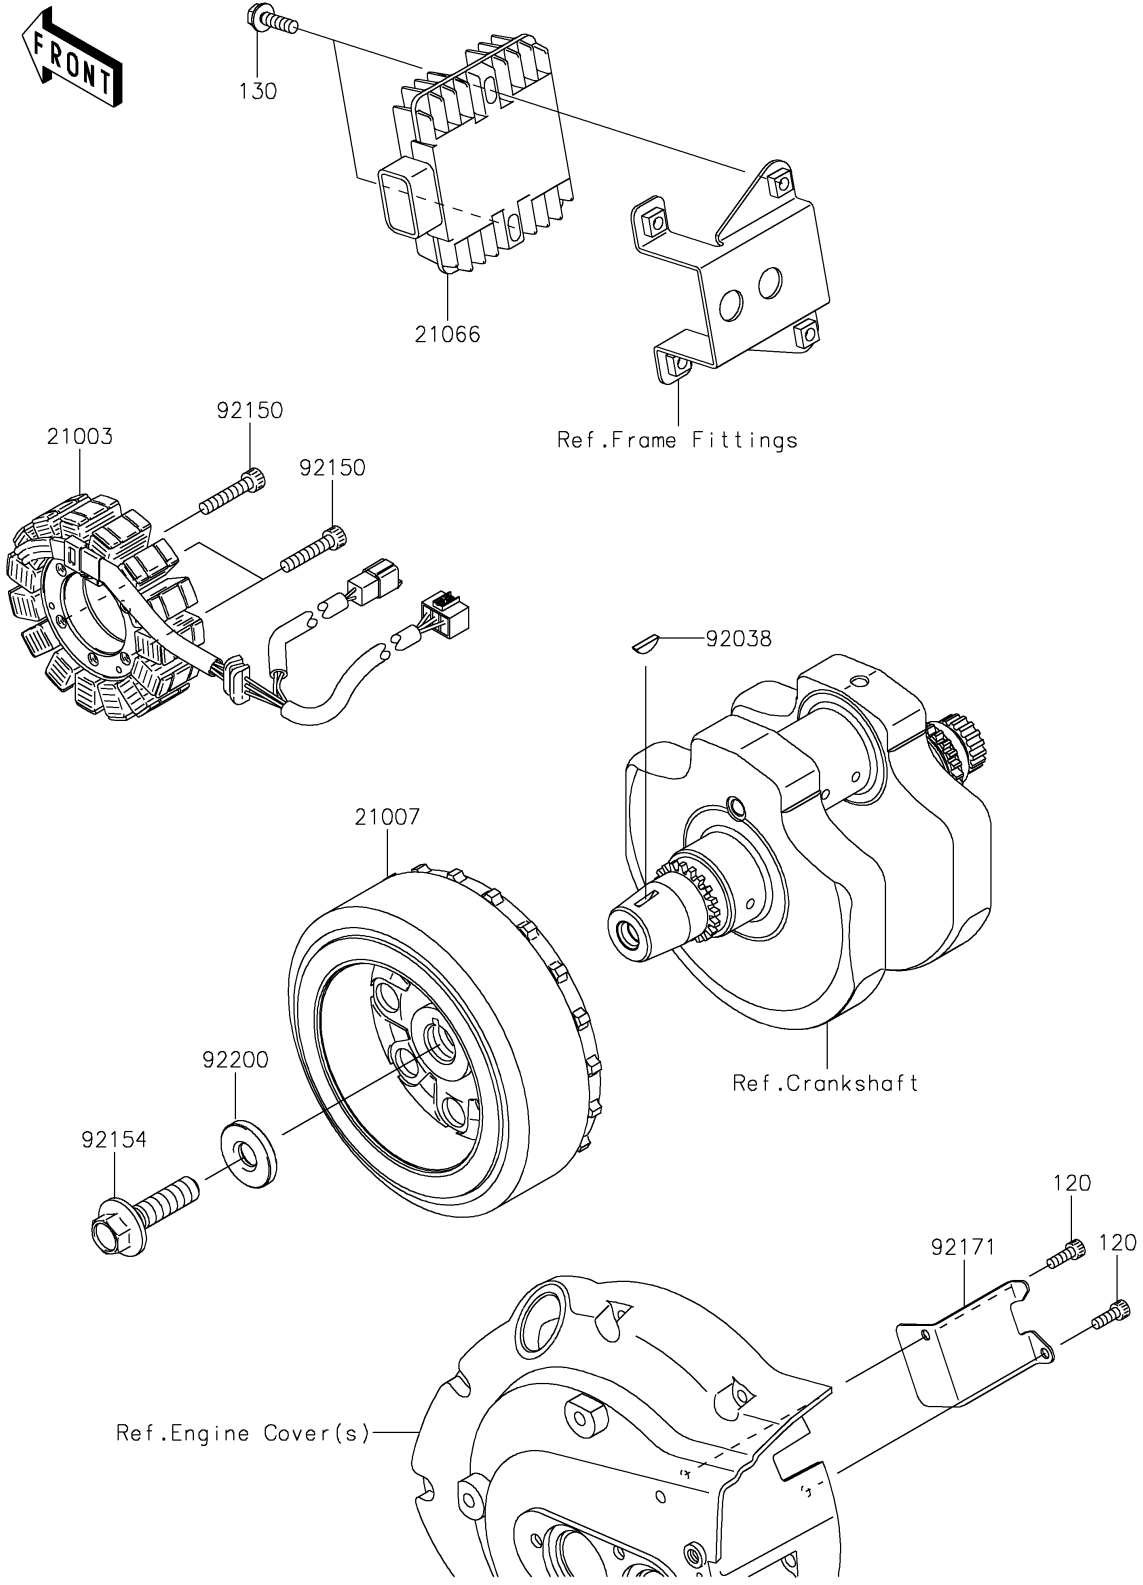

2020 VULCAN® 900 CLASSIC PARTS DIAGRAM

Generator

E1810

2020 VULCAN® 900 CLASSIC PARTS LIST

Generator

ITEM NAME	PART NUMBER	QUANTITY
BOLT-SOCKET,5X14 (Ref # 120)	120CA0514	2
BOLT-FLANGED,6X20 (Ref # 130)	130BB0620	2
STATOR (Ref # 21003)	21003-0053	1
ROTOR (Ref # 21007)	21007-0076	1
REGULATOR-VOLTAGE (Ref # 21066)	21066-0705	1
KEY,WOODRUFF (Ref # 92038)	92038-001	1
BOLT,SOCKET,6X30 (Ref # 92150)	92150-1433	3
BOLT,FLANGED,12X45 (Ref # 92154)	92154-1357	1
CLAMP (Ref # 92171)	92171-0563	1
WASHER,12X33X5 (Ref # 92200)	92200-0220	1