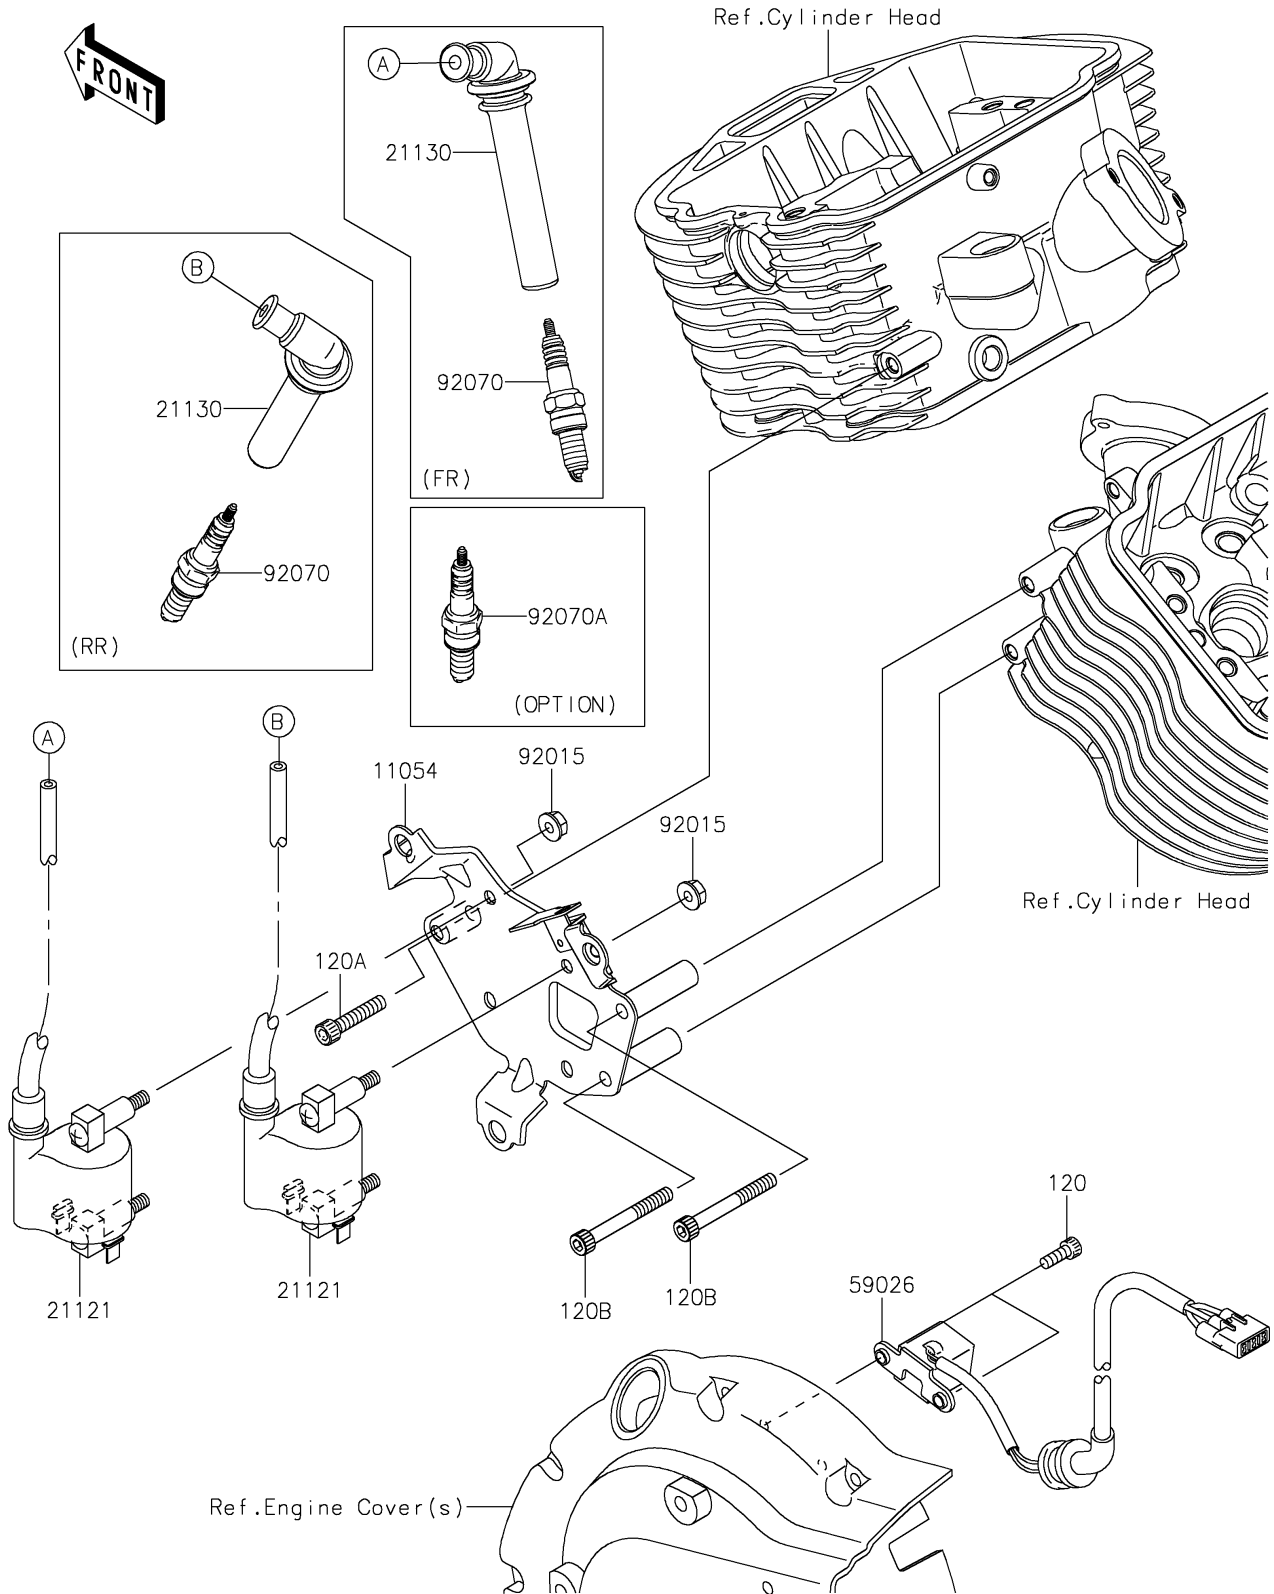

2019 VULCAN® 900 CLASSIC PARTS DIAGRAM

Ignition System

E1830

2019 VULCAN® 900 CLASSIC PARTS LIST

Ignition System

ITEM NAME	PART NUMBER	QUANTITY
BRACKET,IGNITION COIL (Ref # 11054)	11054-1537	1
BOLT-SOCKET,5X14 (Ref # 120)	120CA0514	2
BOLT-SOCKET,6X35 (Ref # 120A)	120CA0635	1
BOLT-SOCKET,6X55 (Ref # 120B)	120CA0655	2
COIL-IGNITION (Ref # 21121)	21121-0027	2
CAP-SPARK PLUG (Ref # 21130)	21130-1075	2
COIL-PULSING (Ref # 59026)	59026-0017	1
NUT,FLANGED,6MM (Ref # 92015)	92015-1367	4
PLUG-SPARK,CPR7EA-9(NGK) (Ref # 92070)	92070-0022	2
PLUG-SPARK,CPR8EA-9(NGK) (Ref # 92070A)	92070-0029	2