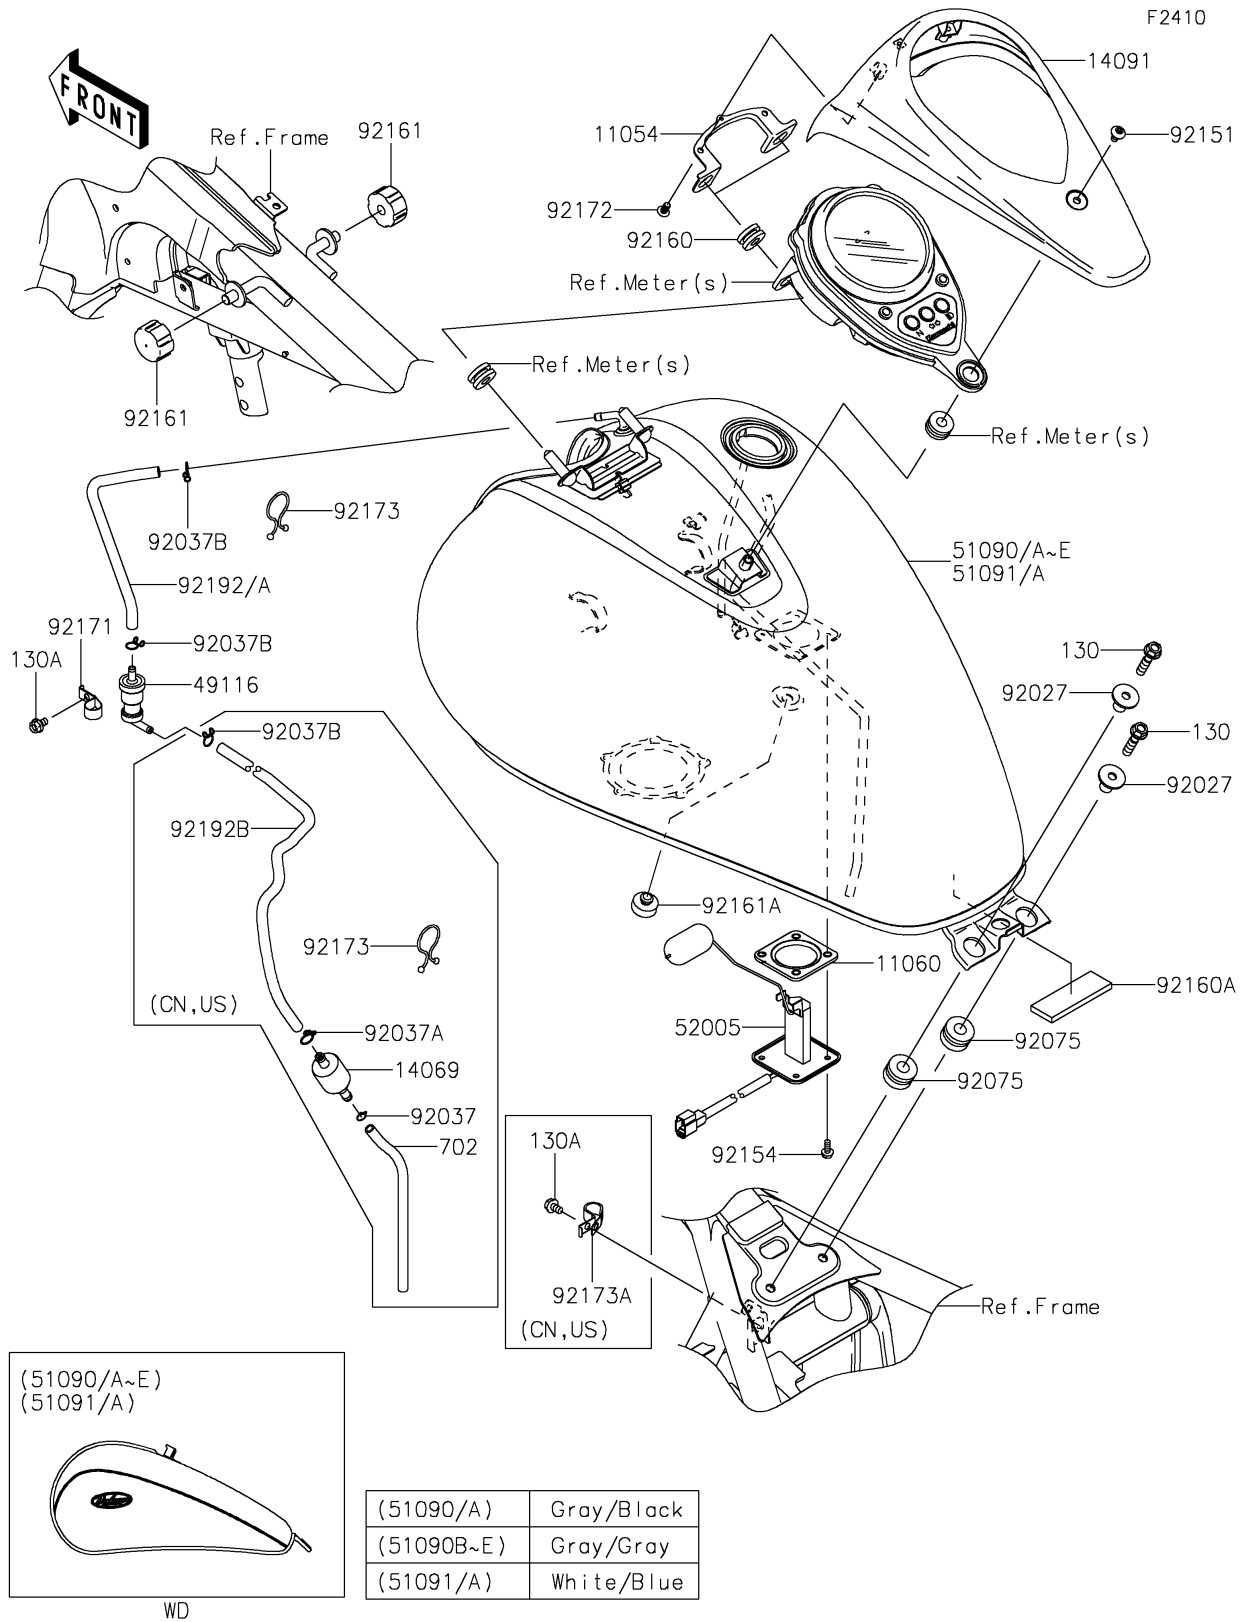

# 2018 VULCAN® 900 CLASSIC PARTS DIAGRAM

## Fuel Tank

## 2018 VULCAN® 900 CLASSIC PARTS LIST

### Fuel Tank

ITEM NAME	PART NUMBER	QUANTITY
BRACKET,METER,FR (Ref # 11054)	11054-0034	1
GASKET,FUEL GAUGE (Ref # 11060)	11060-1952	1
BREATHER,FUEL TANK (Ref # 14069)	14069-1004	1
COVER,METER,EBONY (Ref # 14091)	14091-1730-H8	1
VALVE-ASSY,CHECK (Ref # 49116)	49116-0014	1
TANK-COMP-FUEL,M.M.C.GRAY+GRY (Ref # 51090B)	51090-5189-54Z	1
TANK-COMP-FUEL,M.M.C.GRAY+GRY (Ref # 51090C)	51090-5190-54Z	1
GAUGE,FUEL (Ref # 52005)	52005-0718	1
COLLAR,L=19.3 (Ref # 92027)	92027-1780	2
CLAMP,TUBE (Ref # 92037)	92037-010	1
CLAMP,HOSE (Ref # 92037A)	92037-1104	1
CLAMP,TUBE (Ref # 92037B)	92037-147	2
CLAMP,TUBE (Ref # 92037B)	92037-147	3
DAMPER (Ref # 92075)	92075-1736	2
BOLT,SOCKET,6X12 (Ref # 92151)	92151-1940	1
BOLT,FLANGED,5X12 (Ref # 92154)	92154-1856	4
DAMPER (Ref # 92160)	92160-1162	2
DAMPER (Ref # 92160A)	92160-1323	1
DAMPER,FUEL TANK (Ref # 92161)	92161-0293	2
DAMPER (Ref # 92161A)	92161-1065	1
CLAMP (Ref # 92171)	92171-0595	1
SCREW,TAPPING,5X14 (Ref # 92172)	92172-0006	2
BOLT-FLANGED,8X30 (Ref # 130)	130BA0830	2
BOLT-FLANGED,6X10 (Ref # 130A)	130BB0610	1
BOLT-FLANGED,6X10 (Ref # 130A)	130BB0610	2
TUBE-RUBBER,6X200 (Ref # 702)	702A06200	1
CLAMP (Ref # 92173)	92173-0848	1
CLAMP (Ref # 92173)	92173-0848	2
CLAMP (Ref # 92173A)	92173-0925	1