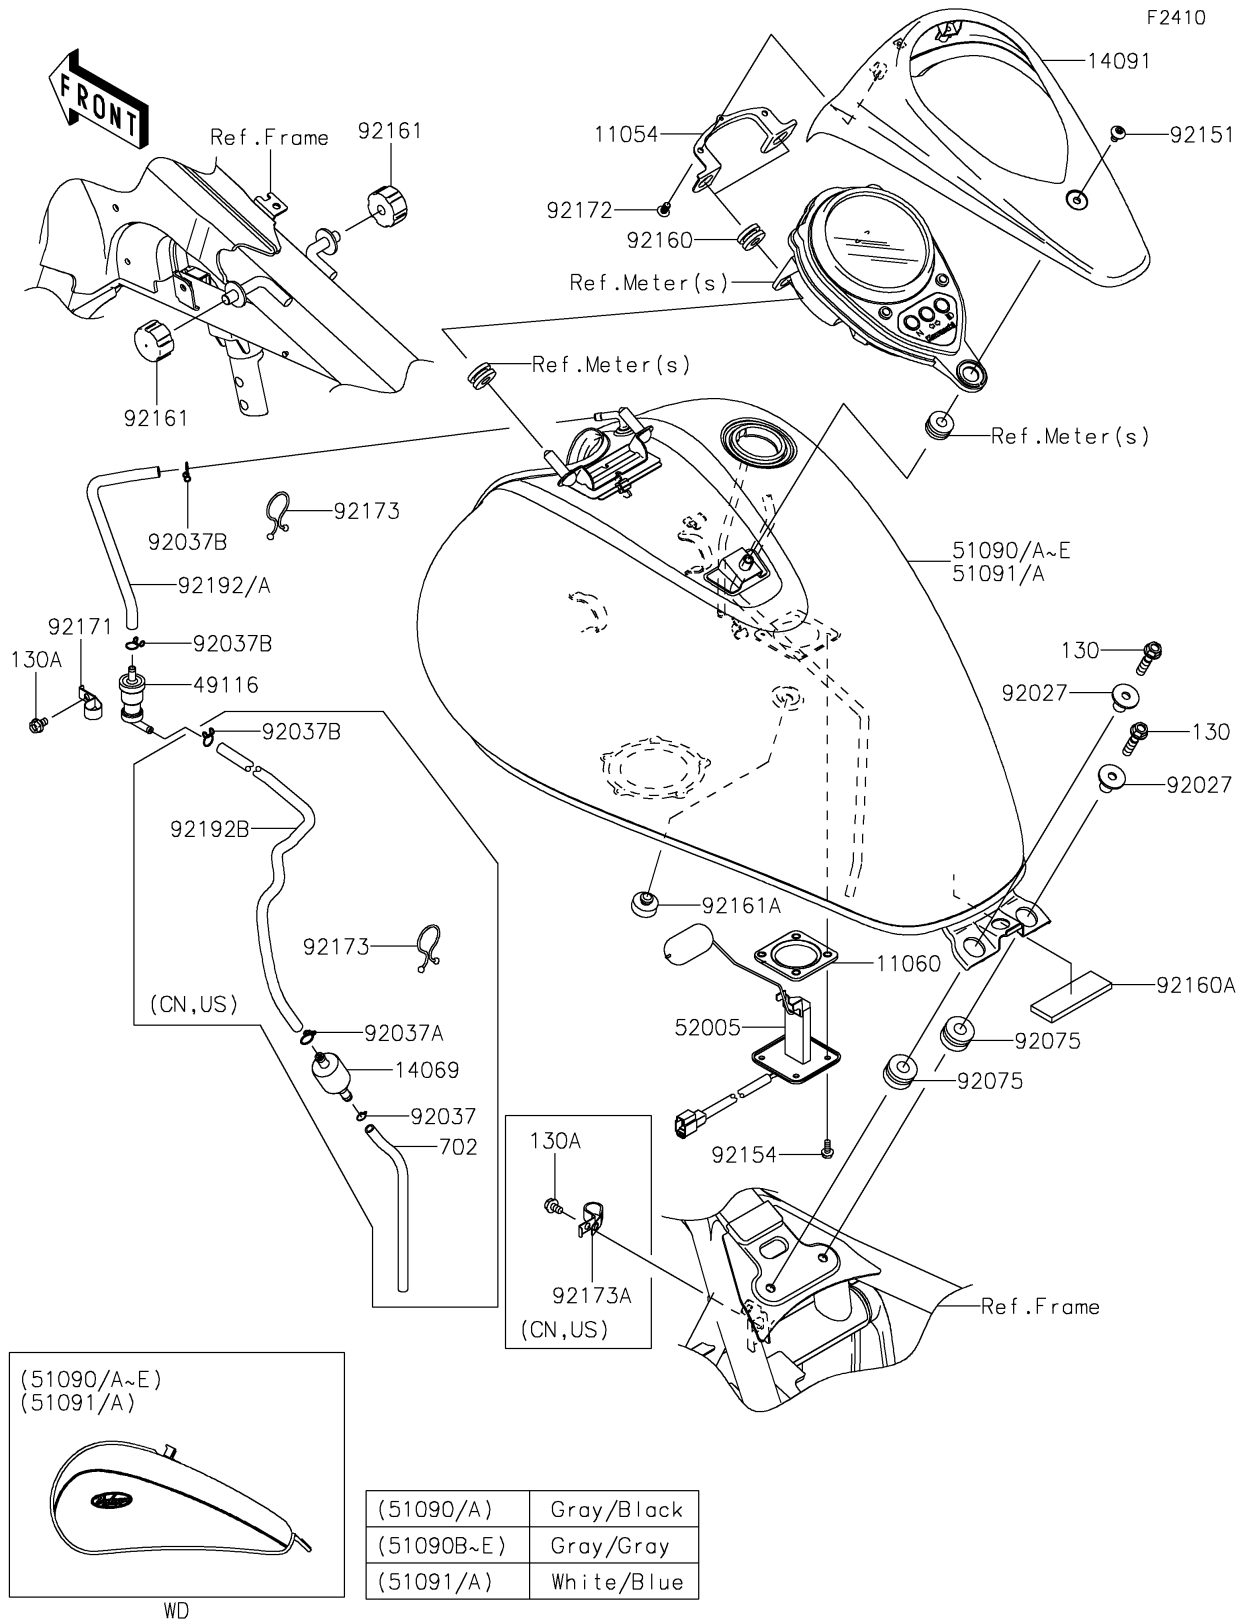

2019 VULCAN® 900 CLASSIC PARTS DIAGRAM

Fuel Tank

2019 VULCAN® 900 CLASSIC PARTS LIST

Fuel Tank

ITEM NAME	PART NUMBER	QUANTITY
BRACKET,METER,FR (Ref # 11054)	11054-0034	1
GASKET,FUEL GAUGE (Ref # 11060)	11060-1952	1
BREATHER,FUEL TANK (Ref # 14069)	14069-1004	1
COVER,METER,EBONY (Ref # 14091)	14091-1730-H8	1
VALVE-ASSY,CHECK (Ref # 49116)	49116-0014	1
TANK-COMP-FUEL,M.M.C.GRAY+GRY (Ref # 51090D)	51090-5404-54Z	1
TANK-COMP-FUEL,M.M.C.GRAY+GRY (Ref # 51090E)	51090-5405-54Z	1
GAUGE,FUEL (Ref # 52005)	52005-0718	1
COLLAR,L=19.3 (Ref # 92027)	92027-1780	2
CLAMP,TUBE (Ref # 92037)	92037-010	1
CLAMP,HOSE (Ref # 92037A)	92037-1104	1
CLAMP,TUBE (Ref # 92037B)	92037-147	2
CLAMP,TUBE (Ref # 92037B)	92037-147	3
DAMPER (Ref # 92075)	92075-1736	2
BOLT,SOCKET,6X12 (Ref # 92151)	92151-1940	1
BOLT,FLANGED,5X12 (Ref # 92154)	92154-1856	4
DAMPER (Ref # 92160)	92160-1162	2
DAMPER (Ref # 92160A)	92160-1323	1
DAMPER,FUEL TANK (Ref # 92161)	92161-0293	2
DAMPER (Ref # 92161A)	92161-1065	1
CLAMP (Ref # 92171)	92171-0595	1
SCREW,TAPPING,5X14 (Ref # 92172)	92172-0006	2
BOLT-FLANGED,8X30 (Ref # 130)	130BA0830	2
BOLT-FLANGED,6X10 (Ref # 130A)	130BB0610	1
BOLT-FLANGED,6X10 (Ref # 130A)	130BB0610	2
TUBE-RUBBER,6X200 (Ref # 702)	702A06200	1
CLAMP (Ref # 92173)	92173-0848	1
CLAMP (Ref # 92173)	92173-0848	2
CLAMP (Ref # 92173A)	92173-0925	1