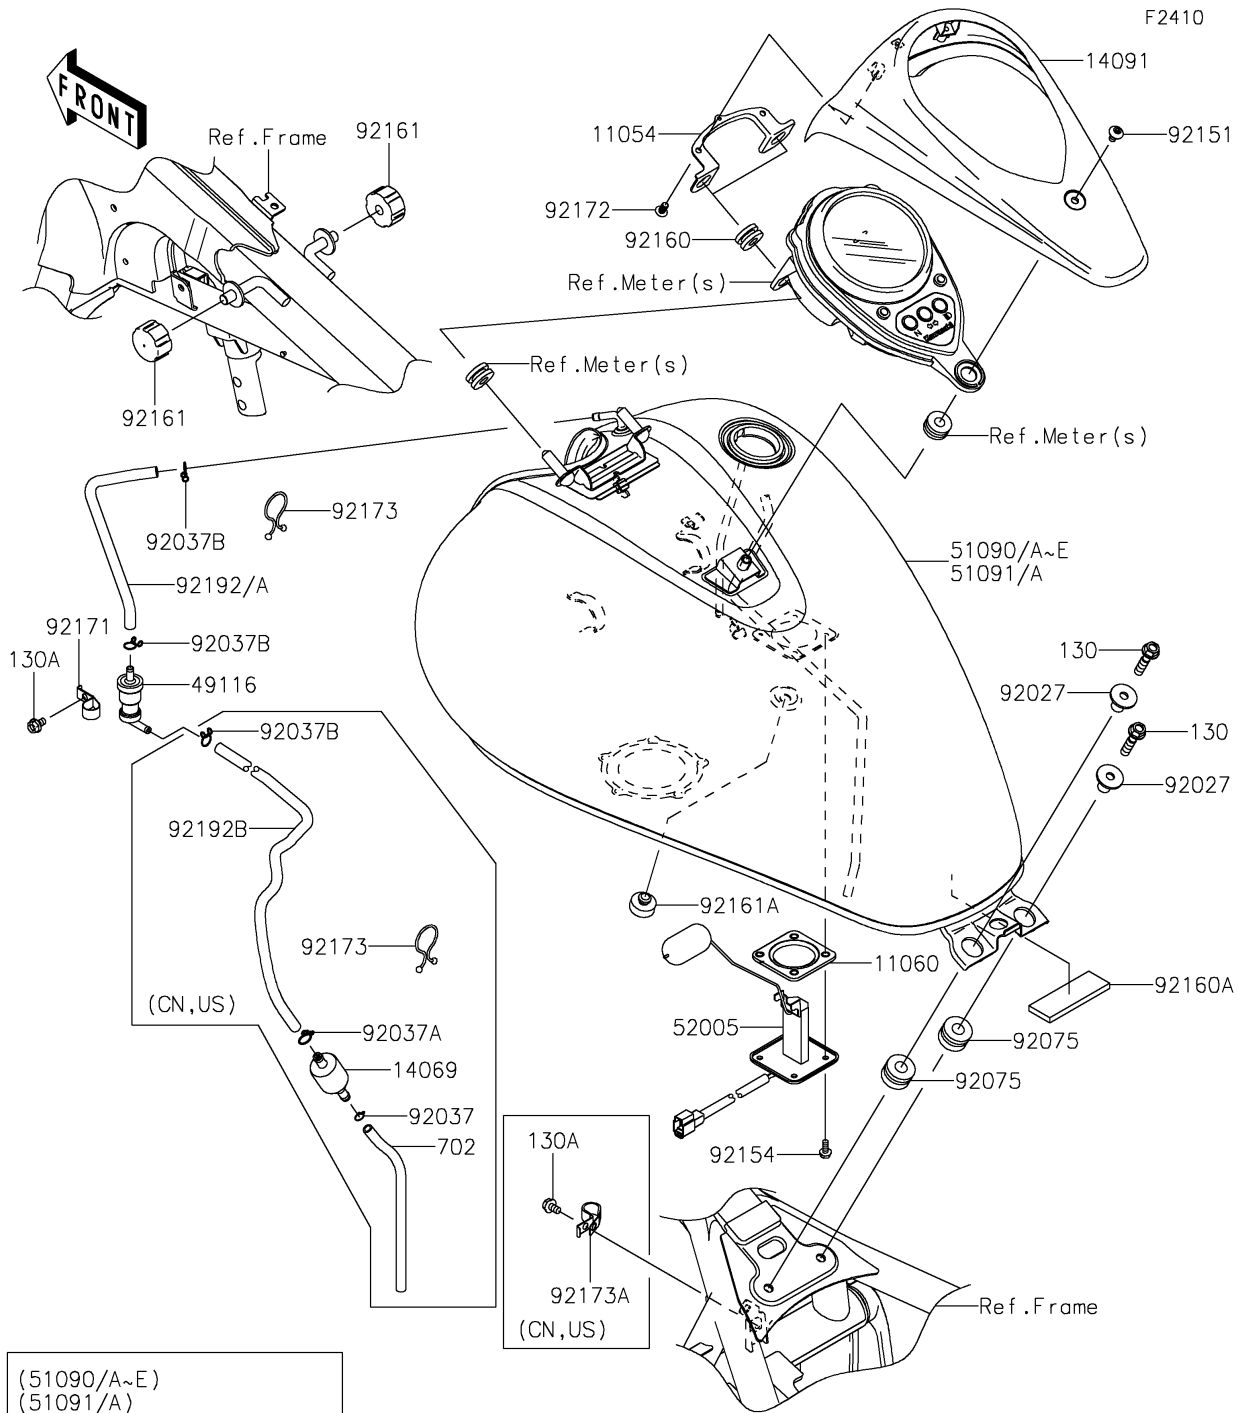

# 2020 VULCAN® 900 CLASSIC PARTS DIAGRAM

## Fuel Tank

(51090/A)	Gray/Black
(51090B~E)	Gray/Gray
(51091/A)	White/Blue

## 2020 VULCAN® 900 CLASSIC PARTS LIST

### Fuel Tank

ITEM NAME	PART NUMBER	QUANTITY
BRACKET,METER,FR (Ref # 11054)	11054-0034	1
GASKET,FUEL GAUGE (Ref # 11060)	11060-1952	1
BREATHER,FUEL TANK (Ref # 14069)	14069-1004	1
COVER,METER,EBONY (Ref # 14091)	14091-1730-H8	1
VALVE-ASSY,CHECK (Ref # 49116)	49116-0014	1
TANK-COMP-FUEL,P.B.WHITE+BLU (Ref # 51091)	51091-5072-65H	1
TANK-COMP-FUEL,P.B.WHITE+BLU (Ref # 51091A)	51091-5073-65H	1
GAUGE,FUEL (Ref # 52005)	52005-0718	1
COLLAR,L=19.3 (Ref # 92027)	92027-1780	2
CLAMP,TUBE (Ref # 92037)	92037-010	1
CLAMP,HOSE (Ref # 92037A)	92037-1104	1
CLAMP,TUBE (Ref # 92037B)	92037-147	2
CLAMP,TUBE (Ref # 92037B)	92037-147	3
DAMPER (Ref # 92075)	92075-1736	2
BOLT,SOCKET,6X12 (Ref # 92151)	92151-1940	1
BOLT,FLANGED,5X12 (Ref # 92154)	92154-1856	4
DAMPER (Ref # 92160)	92160-1162	2
DAMPER (Ref # 92160A)	92160-1323	1
DAMPER,FUEL TANK (Ref # 92161)	92161-0293	2
DAMPER (Ref # 92161A)	92161-1065	1
CLAMP (Ref # 92171)	92171-0595	1
SCREW,TAPPING,5X14 (Ref # 92172)	92172-0006	2
BOLT-FLANGED,8X30 (Ref # 130)	130BA0830	2
BOLT-FLANGED,6X10 (Ref # 130A)	130BB0610	1
BOLT-FLANGED,6X10 (Ref # 130A)	130BB0610	2
TUBE-RUBBER,6X200 (Ref # 702)	702A06200	1
CLAMP (Ref # 92173)	92173-0848	1
CLAMP (Ref # 92173)	92173-0848	2
CLAMP (Ref # 92173A)	92173-0925	1