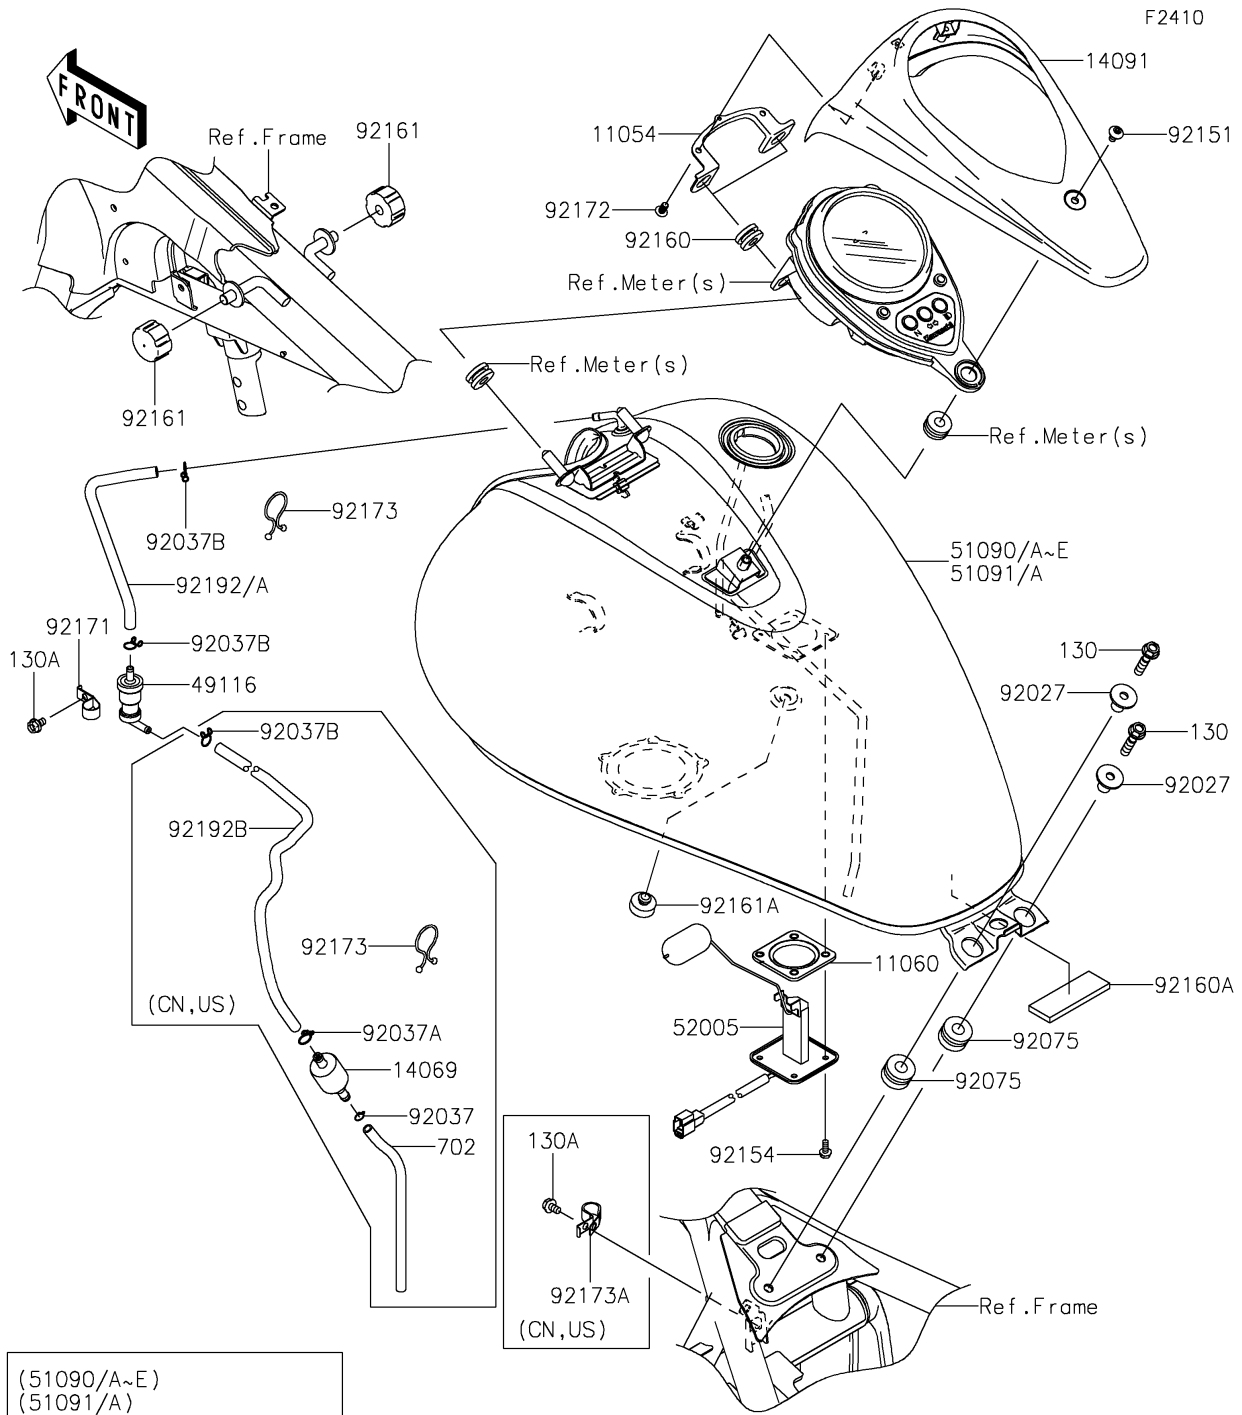

2020 VULCAN® 900 CLASSIC PARTS DIAGRAM

Fuel Tank

(51090/A)	Gray/Black
(51090B~E)	Gray/Gray
(51091/A)	White/Blue

2020 VULCAN® 900 CLASSIC PARTS LIST

Fuel Tank

ITEM NAME	PART NUMBER	QUANTITY
BRACKET,METER,FR (Ref # 11054)	11054-0034	1
GASKET,FUEL GAUGE (Ref # 11060)	11060-1952	1
BREATHER,FUEL TANK (Ref # 14069)	14069-1004	1
COVER,METER,EBONY (Ref # 14091)	14091-1730-H8	1
VALVE-ASSY,CHECK (Ref # 49116)	49116-0014	1
TANK-COMP-FUEL,P.B.WHITE+BLU (Ref # 51091)	51091-5072-65H	1
TANK-COMP-FUEL,P.B.WHITE+BLU (Ref # 51091A)	51091-5073-65H	1
GAUGE,FUEL (Ref # 52005)	52005-0718	1
COLLAR,L=19.3 (Ref # 92027)	92027-1780	2
CLAMP,TUBE (Ref # 92037)	92037-010	1
CLAMP,HOSE (Ref # 92037A)	92037-1104	1
CLAMP,TUBE (Ref # 92037B)	92037-147	2
CLAMP,TUBE (Ref # 92037B)	92037-147	3
DAMPER (Ref # 92075)	92075-1736	2
BOLT,SOCKET,6X12 (Ref # 92151)	92151-1940	1
BOLT,FLANGED,5X12 (Ref # 92154)	92154-1856	4
DAMPER (Ref # 92160)	92160-1162	2
DAMPER (Ref # 92160A)	92160-1323	1
DAMPER,FUEL TANK (Ref # 92161)	92161-0293	2
DAMPER (Ref # 92161A)	92161-1065	1
CLAMP (Ref # 92171)	92171-0595	1
SCREW,TAPPING,5X14 (Ref # 92172)	92172-0006	2
BOLT-FLANGED,8X30 (Ref # 130)	130BA0830	2
BOLT-FLANGED,6X10 (Ref # 130A)	130BB0610	1
BOLT-FLANGED,6X10 (Ref # 130A)	130BB0610	2
TUBE-RUBBER,6X200 (Ref # 702)	702A06200	1
CLAMP (Ref # 92173)	92173-0848	1
CLAMP (Ref # 92173)	92173-0848	2
CLAMP (Ref # 92173A)	92173-0925	1