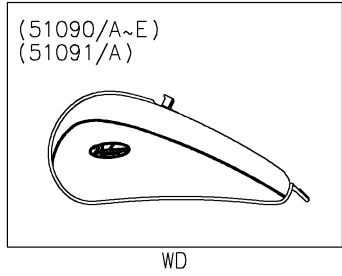

2020 VULCAN® 900 CLASSIC PARTS DIAGRAM

Fuel Tank

(51090/A)	Gray/Black
(51090B~E)	Gray/Gray
(51091/A)	White/Blue

2020 VULCAN® 900 CLASSIC PARTS LIST

Fuel Tank

ITEM NAME	PART NUMBER	QUANTITY
BRACKET,METER,FR (Ref # 11054)	11054-0034	1
GASKET,FUEL GAUGE (Ref # 11060)	11060-1952	1
BREATHER,FUEL TANK (Ref # 14069)	14069-1004	1
COVER,METER,EBONY (Ref # 14091)	14091-1730-H8	1
VALVE-ASSY,CHECK (Ref # 49116)	49116-0014	1
TANK-COMP-FUEL,P.B.WHITE+BLU (Ref # 51091)	51091-5072-65H	1
TANK-COMP-FUEL,P.B.WHITE+BLU (Ref # 51091A)	51091-5073-65H	1
GAUGE,FUEL (Ref # 52005)	52005-0718	1
COLLAR,L=19.3 (Ref # 92027)	92027-1780	2
CLAMP,TUBE (Ref # 92037)	92037-010	1
CLAMP,HOSE (Ref # 92037A)	92037-1104	1
CLAMP,TUBE (Ref # 92037B)	92037-147	2
CLAMP,TUBE (Ref # 92037B)	92037-147	3
DAMPER (Ref # 92075)	92075-1736	2
BOLT,SOCKET,6X12 (Ref # 92151)	92151-1940	1
BOLT,FLANGED,5X12 (Ref # 92154)	92154-1856	4
DAMPER (Ref # 92160)	92160-1162	2
DAMPER (Ref # 92160A)	92160-1323	1
DAMPER,FUEL TANK (Ref # 92161)	92161-0293	2
DAMPER (Ref # 92161A)	92161-1065	1
CLAMP (Ref # 92171)	92171-0595	1
SCREW,TAPPING,5X14 (Ref # 92172)	92172-0006	2
BOLT-FLANGED,8X30 (Ref # 130)	130BA0830	2
BOLT-FLANGED,6X10 (Ref # 130A)	130BB0610	1
BOLT-FLANGED,6X10 (Ref # 130A)	130BB0610	2
TUBE-RUBBER,6X200 (Ref # 702)	702A06200	1
CLAMP (Ref # 92173)	92173-0848	1
CLAMP (Ref # 92173)	92173-0848	2
CLAMP (Ref # 92173A)	92173-0925	1