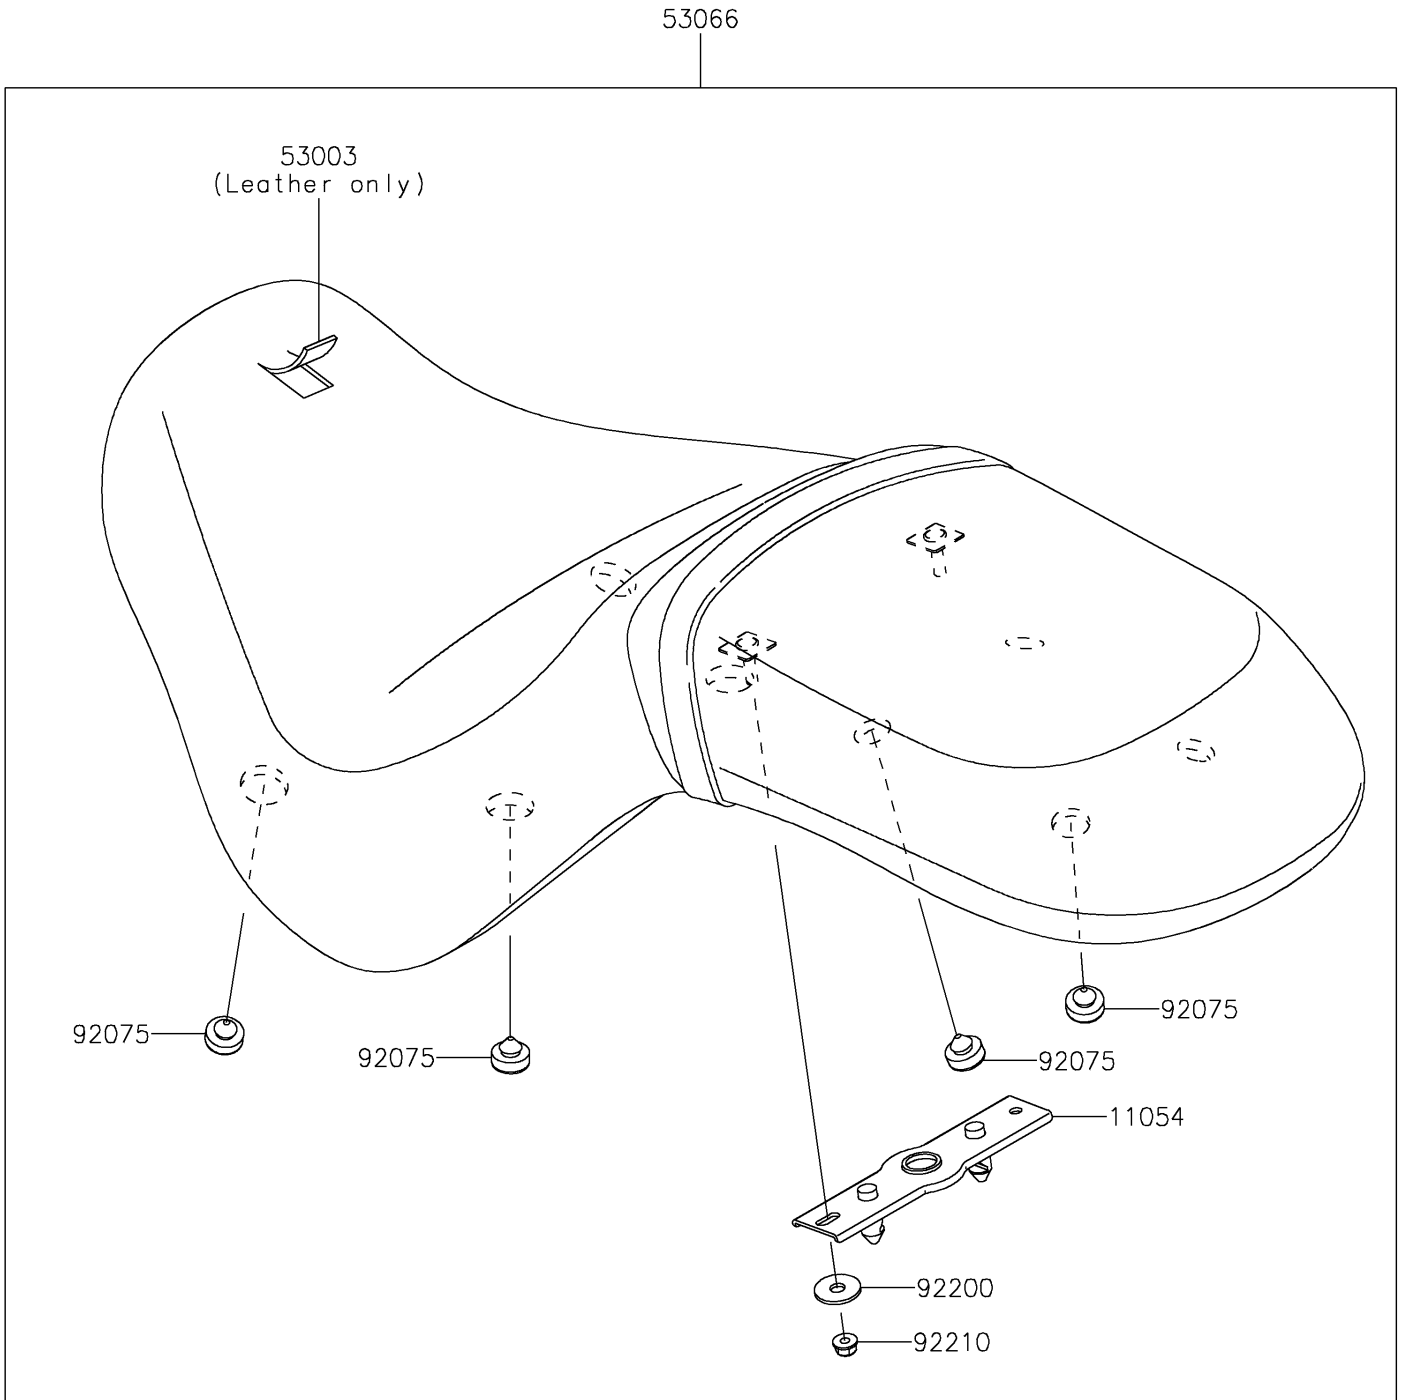

2018 VULCAN® 900 CLASSIC PARTS DIAGRAM

Seat

F2510

2018 VULCAN® 900 CLASSIC PARTS LIST

Seat

ITEM NAME	PART NUMBER	QUANTITY
BRACKET,SEAT (Ref # 11054)	11054-0417	1
LEATHER,BLACK (Ref # 53003)	53003-0341-MA	1
SEAT-ASSY,DUAL,BLACK (Ref # 53066)	53066-0375-MA	1
DAMPER,10X20X8 (Ref # 92075)	92075-1927	8
WASHER,6.5X20X1.6 (Ref # 92200)	92200-1569	2
NUT (Ref # 92210)	92210-0401	2