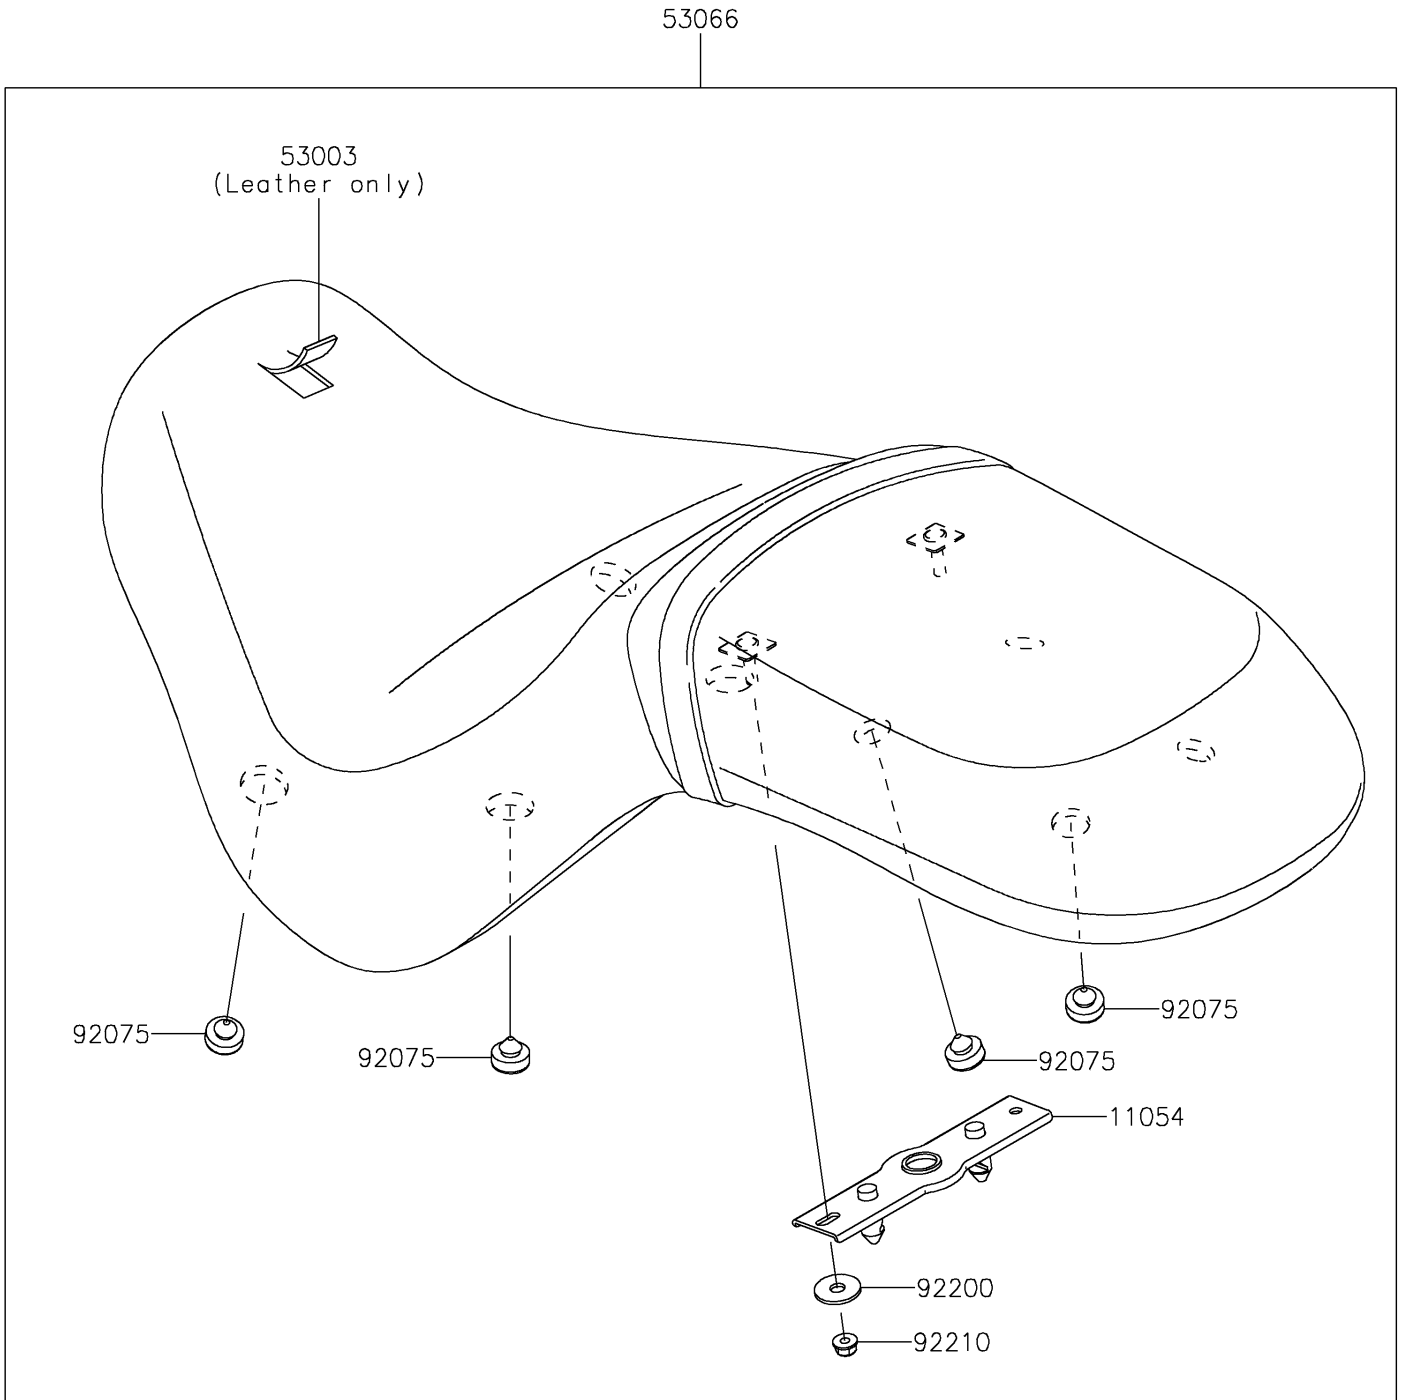

# 2020 VULCAN® 900 CLASSIC PARTS DIAGRAM

Seat

F2510

## 2020 VULCAN® 900 CLASSIC PARTS LIST

### Seat

ITEM NAME	PART NUMBER	QUANTITY
BRACKET,SEAT (Ref # 11054)	11054-0417	1
LEATHER,BLACK (Ref # 53003)	53003-0341-MA	1
SEAT-ASSY,DUAL,BLACK (Ref # 53066)	53066-0375-MA	1
DAMPER,10X20X8 (Ref # 92075)	92075-1927	8
WASHER,6.5X20X1.6 (Ref # 92200)	92200-1569	2
NUT (Ref # 92210)	92210-0401	2