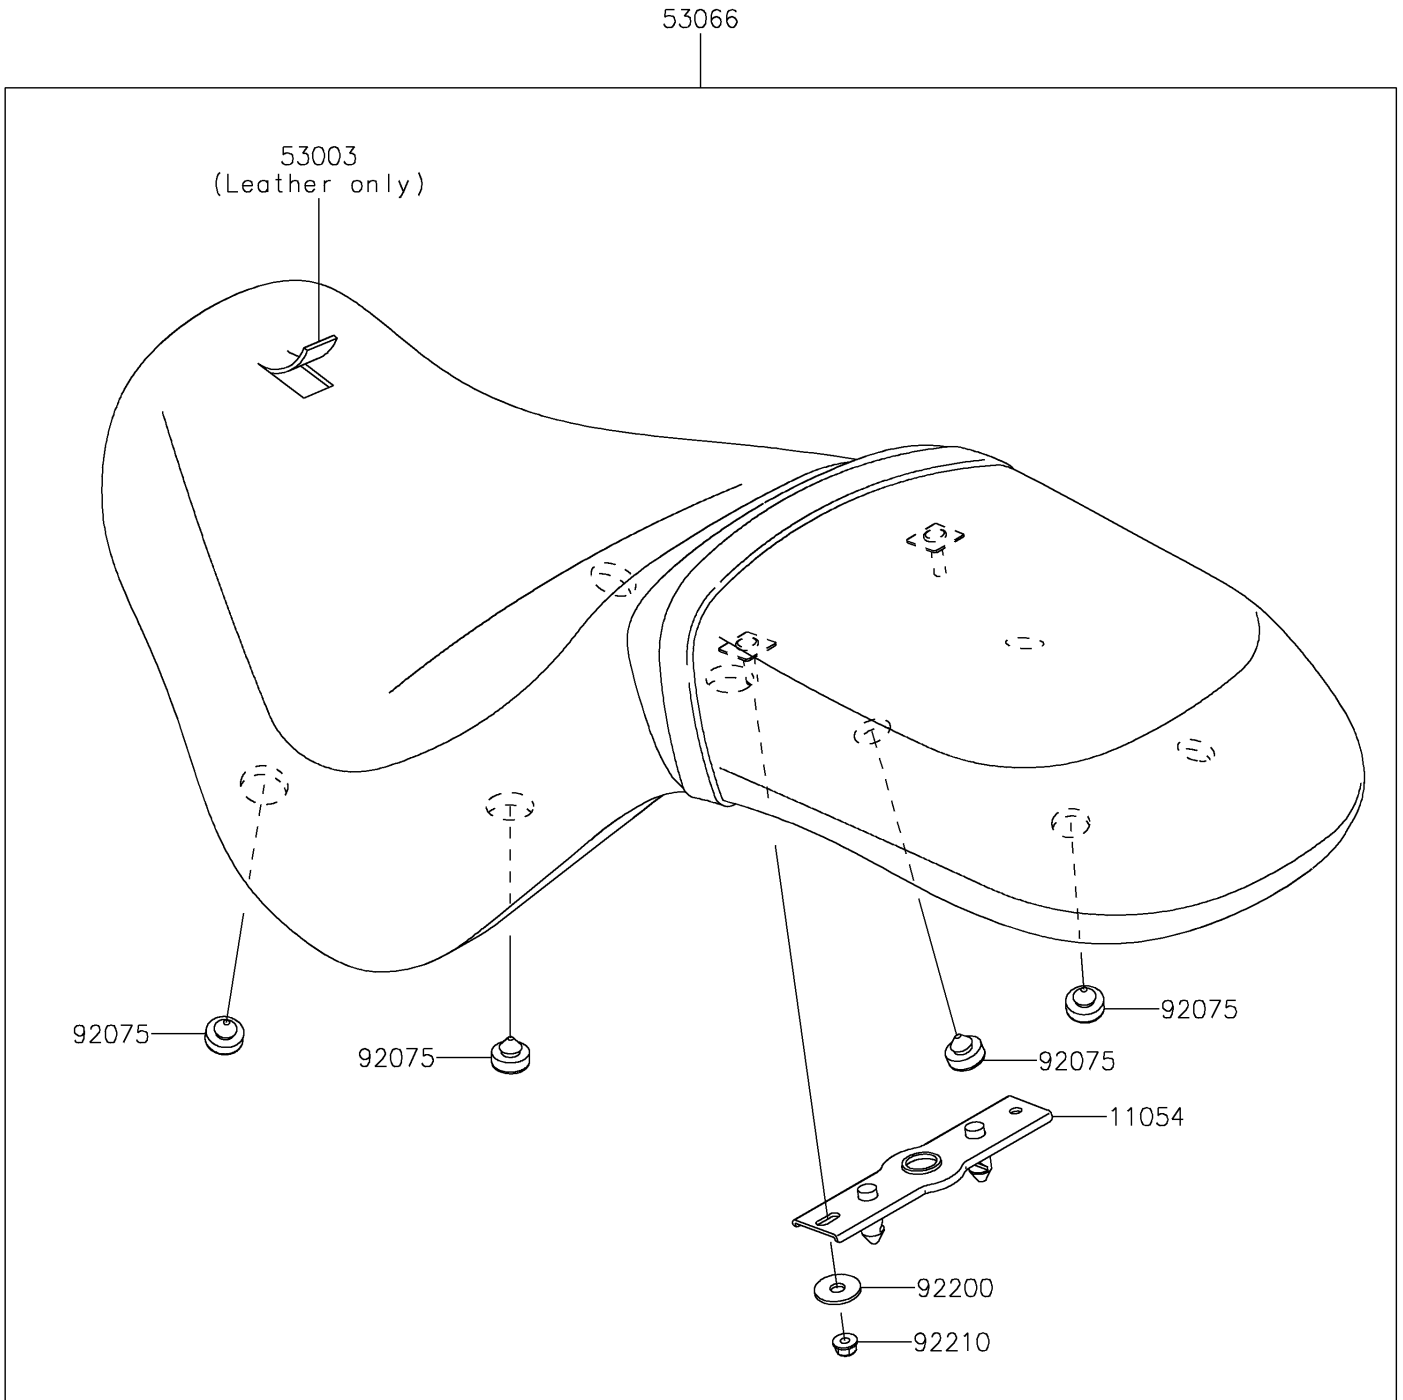

2020 VULCAN® 900 CLASSIC PARTS DIAGRAM

Seat

F2510

2020 VULCAN® 900 CLASSIC PARTS LIST

Seat

ITEM NAME	PART NUMBER	QUANTITY
BRACKET,SEAT (Ref # 11054)	11054-0417	1
LEATHER,BLACK (Ref # 53003)	53003-0341-MA	1
SEAT-ASSY,DUAL,BLACK (Ref # 53066)	53066-0375-MA	1
DAMPER,10X20X8 (Ref # 92075)	92075-1927	8
WASHER,6.5X20X1.6 (Ref # 92200)	92200-1569	2
NUT (Ref # 92210)	92210-0401	2