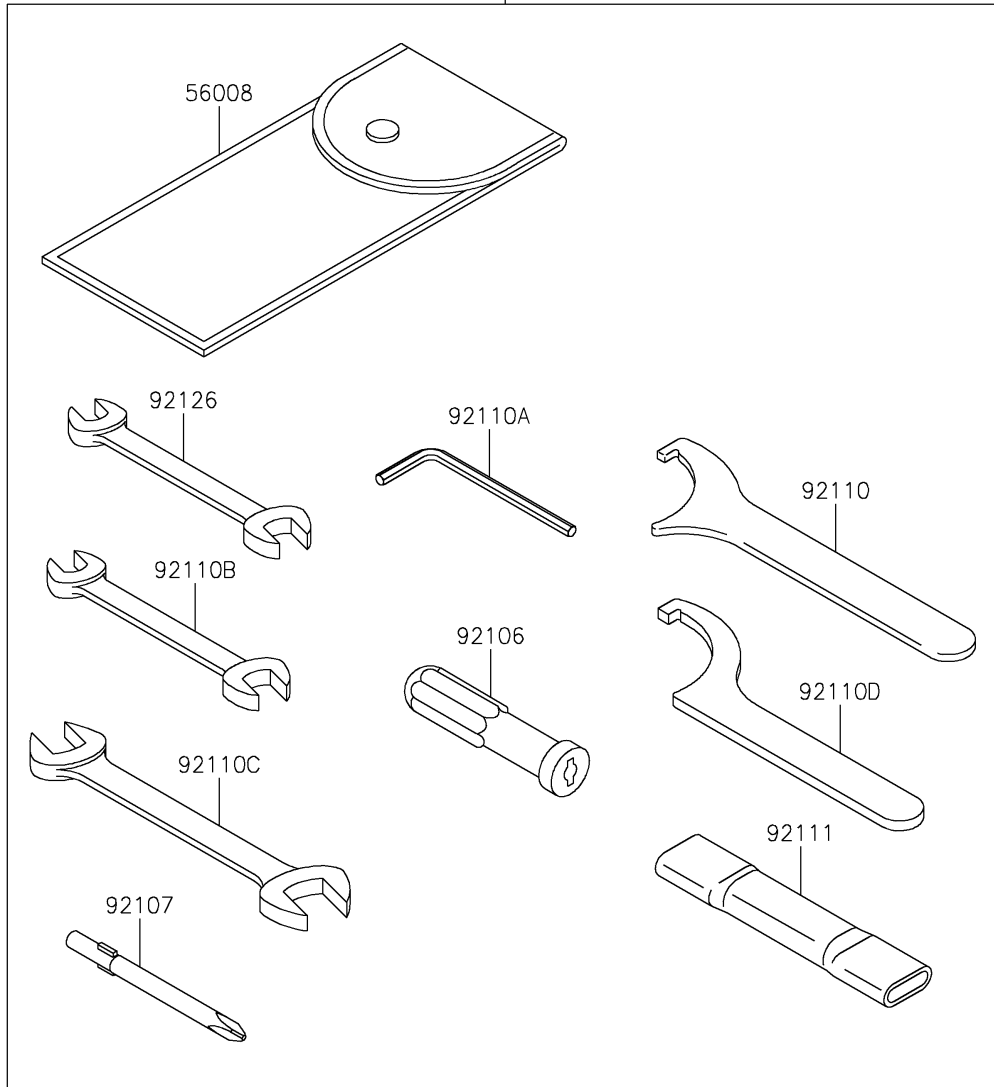

2020 VULCAN® 900 CLASSIC PARTS DIAGRAM

Owner's Tools

56007

F2810

2020 VULCAN® 900 CLASSIC PARTS LIST

Owner's Tools

ITEM NAME	PART NUMBER	QUANTITY
TOOL-KIT (Ref # 56007)	56007-0095	1
BAG,TOOL (Ref # 56008)	56008-1075	1
GASKET-LIQUID,TB1211,WHITE (Ref # 56019)	56019-120	1
GASKET-LIQUID,TB1211F,CLEAR (Ref # 92104)	92104-0004	1
GASKET-LIQUID,TB1216B,BLACK (Ref # 92104A)	92104-1064	1
GRIP-SCREW DRIVER (Ref # 92106)	92106-1001	1
TOOL-DRIVER,#3PHILLIPS (Ref # 92107)	92107-005	1
TOOL-WRENCH,HOOK (Ref # 92110)	92110-0018	1
TOOL-WRENCH,ALLEN,5MM (Ref # 92110A)	92110-1015	1
TOOL-WRENCH,OPEN END,10X12 (Ref # 92110B)	92110-1152	1
TOOL-WRENCH,OPEN END,14X17 (Ref # 92110C)	92110-1153	1
TOOL-WRENCH,HOOK (Ref # 92110D)	92110-1173	1
TOOL-BAR,BOX END WRENCH (Ref # 92111)	92111-0002	1
TOOL-WRENCH,OPEN END,8X10 (Ref # 92126)	92126-004	1