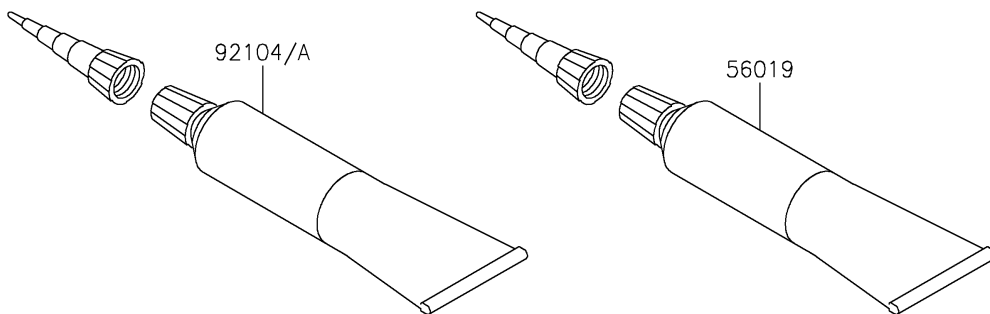

2020 VULCAN® 900 CLASSIC PARTS DIAGRAM

Owner's Tools

56007

F2810

2020 VULCAN® 900 CLASSIC PARTS LIST

Owner's Tools

ITEM NAME	PART NUMBER	QUANTITY
TOOL-KIT (Ref # 56007)	56007-0095	1
BAG,TOOL (Ref # 56008)	56008-1075	1
GASKET-LIQUID,TB1211,WHITE (Ref # 56019)	56019-120	1
GASKET-LIQUID,TB1211F,CLEAR (Ref # 92104)	92104-0004	1
GASKET-LIQUID,TB1216B,BLACK (Ref # 92104A)	92104-1064	1
GRIP-SCREW DRIVER (Ref # 92106)	92106-1001	1
TOOL-DRIVER,#3PHILLIPS (Ref # 92107)	92107-005	1
TOOL-WRENCH,HOOK (Ref # 92110)	92110-0018	1
TOOL-WRENCH,ALLEN,5MM (Ref # 92110A)	92110-1015	1
TOOL-WRENCH,OPEN END,10X12 (Ref # 92110B)	92110-1152	1
TOOL-WRENCH,OPEN END,14X17 (Ref # 92110C)	92110-1153	1
TOOL-WRENCH,HOOK (Ref # 92110D)	92110-1173	1
TOOL-BAR,BOX END WRENCH (Ref # 92111)	92111-0002	1
TOOL-WRENCH,OPEN END,8X10 (Ref # 92126)	92126-004	1