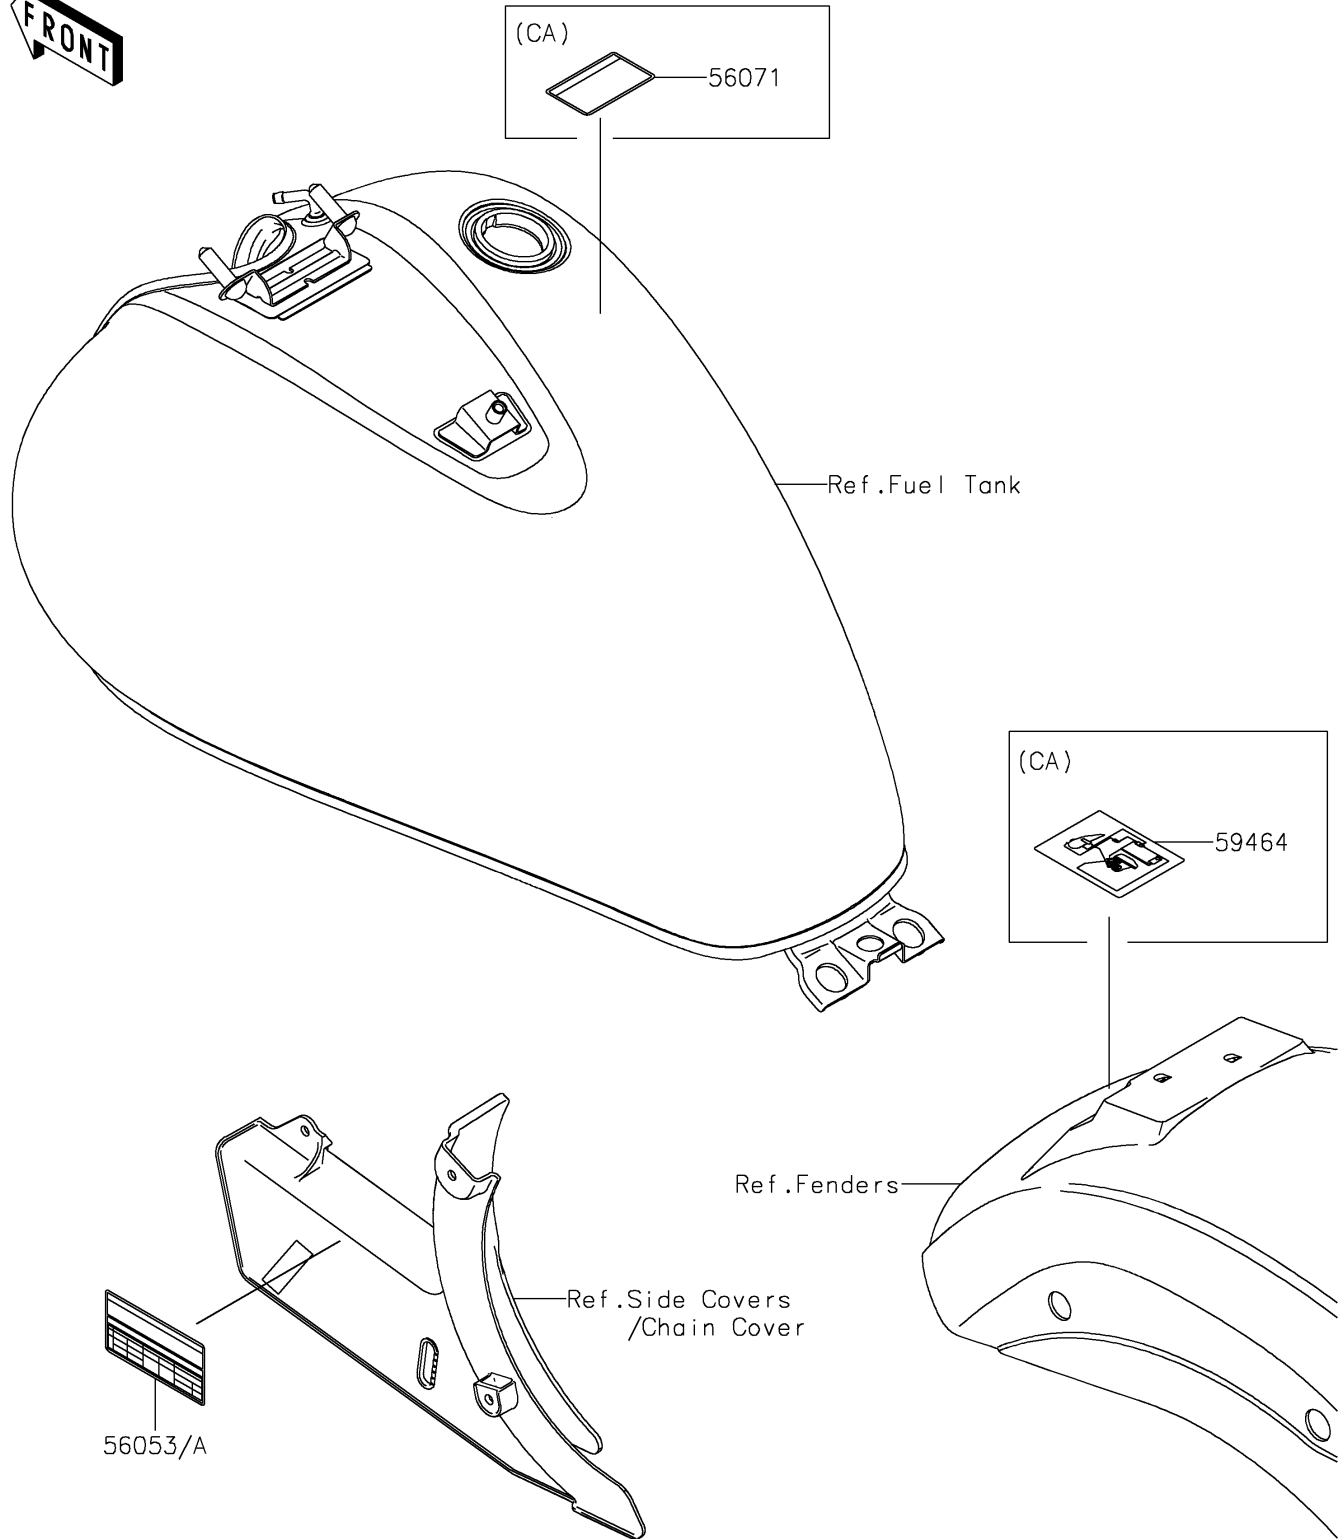

# 2018 VULCAN® 900 CLASSIC PARTS DIAGRAM

Labels

F2860

## 2018 VULCAN® 900 CLASSIC PARTS LIST

### Labels

ITEM NAME	PART NUMBER	QUANTITY
LABEL-SPECIFICATION,TIRE&LOAD (Ref # 56053)	56053-1105	1
LABEL-SPECIFICATION,TIRE&LOAD (Ref # 56053A)	56053-1193	1
LABEL-WARNING,EVAPO (Ref # 56071)	56071-0158	1
LABEL-CERTIFICATION,EVAPO ROUT (Ref # 59464)	59464-0684	1