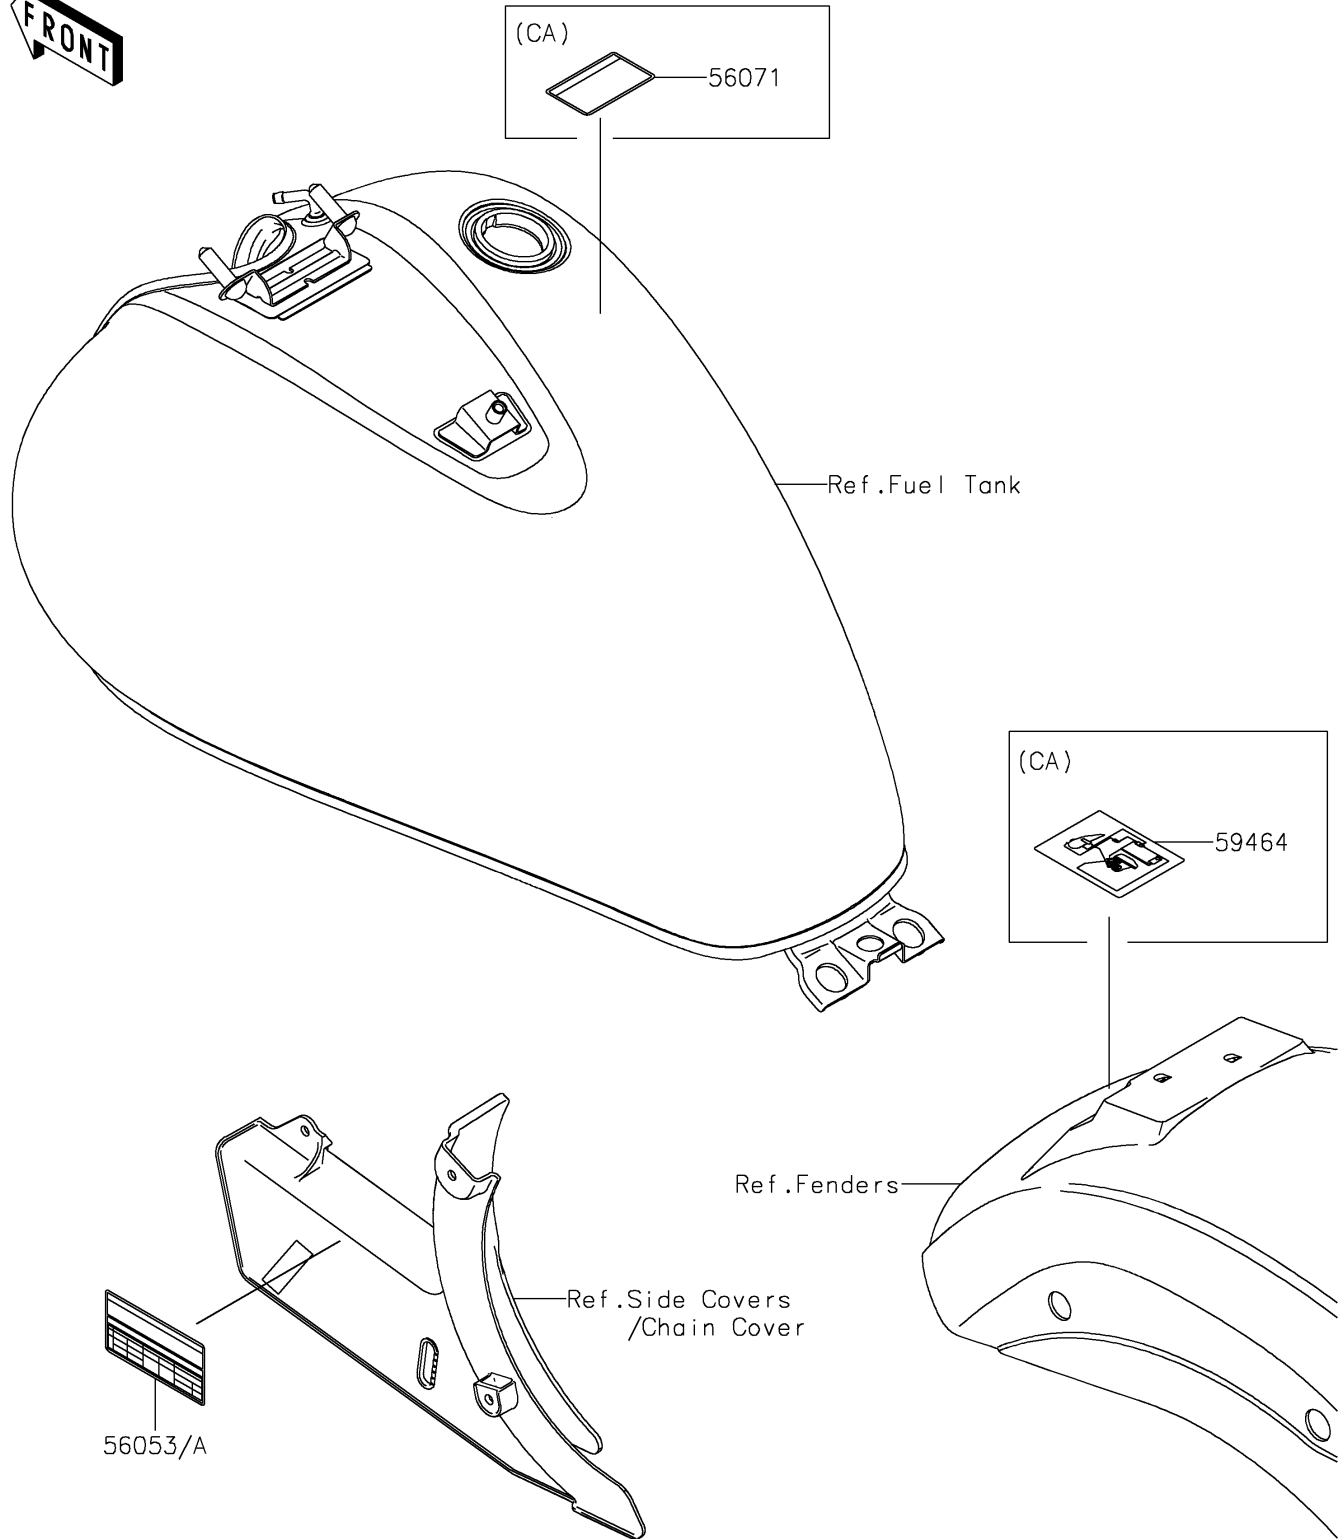

# 2020 VULCAN® 900 CLASSIC PARTS DIAGRAM

Labels

F2860

## 2020 VULCAN® 900 CLASSIC PARTS LIST

### Labels

ITEM NAME	PART NUMBER	QUANTITY
LABEL-SPECIFICATION,TIRE&LOAD (Ref # 56053)	56053-1105	1
LABEL-SPECIFICATION,TIRE&LOAD (Ref # 56053A)	56053-1193	1
LABEL-WARNING,EVAPO (Ref # 56071)	56071-0158	1
LABEL-CERTIFICATION,EVAPO ROUT (Ref # 59464)	59464-0684	1