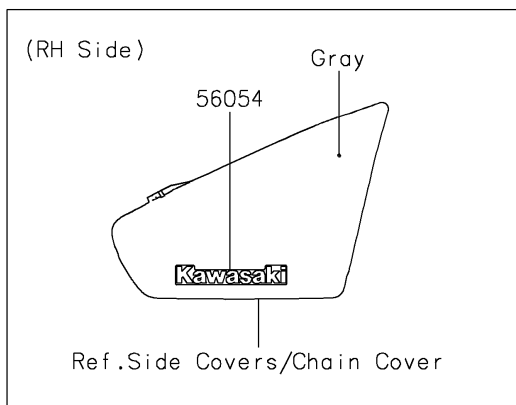

2020 VULCAN® 900 CLASSIC PARTS DIAGRAM

Decals(White/Blue)(BLF)

F2861C

2020 VULCAN® 900 CLASSIC PARTS LIST

Decals(White/Blue)(BLF)

ITEM NAME	PART NUMBER	QUANTITY
MARK,SIDE COVER,KAWASAKI (Ref # 56054)	56054-1674	1
MARK,FUEL TANK,VULCAN CLASSIC (Ref # 56054A)	56054-2612	2
PATTERN,FUEL TANK (Ref # 56076)	56076-0341	2
PATTERN,FR FENDER (Ref # 56076A)	56076-0342	2
PATTERN,RR FENDER (Ref # 56076B)	56076-0343	2