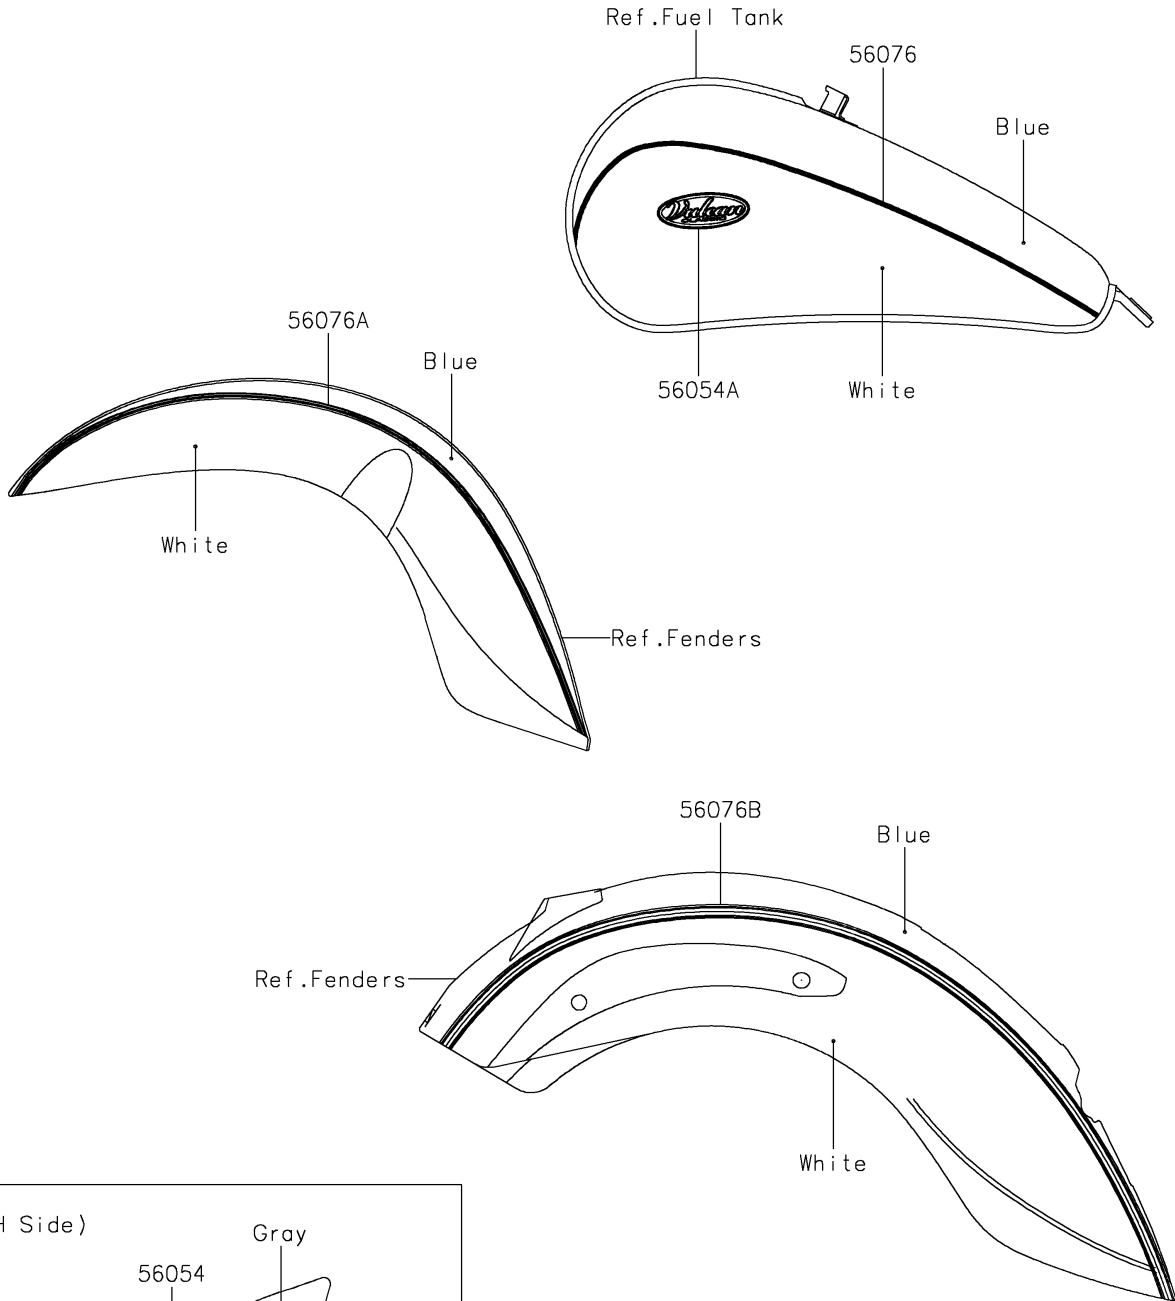

2020 VULCAN® 900 CLASSIC PARTS DIAGRAM

Decals(White/Blue)(BLF)

F2861C

2020 VULCAN® 900 CLASSIC PARTS LIST

Decals(White/Blue)(BLF)

ITEM NAME	PART NUMBER	QUANTITY
MARK,SIDE COVER,KAWASAKI (Ref # 56054)	56054-1674	1
MARK,FUEL TANK,VULCAN CLASSIC (Ref # 56054A)	56054-2612	2
PATTERN,FUEL TANK (Ref # 56076)	56076-0341	2
PATTERN,FR FENDER (Ref # 56076A)	56076-0342	2
PATTERN,RR FENDER (Ref # 56076B)	56076-0343	2