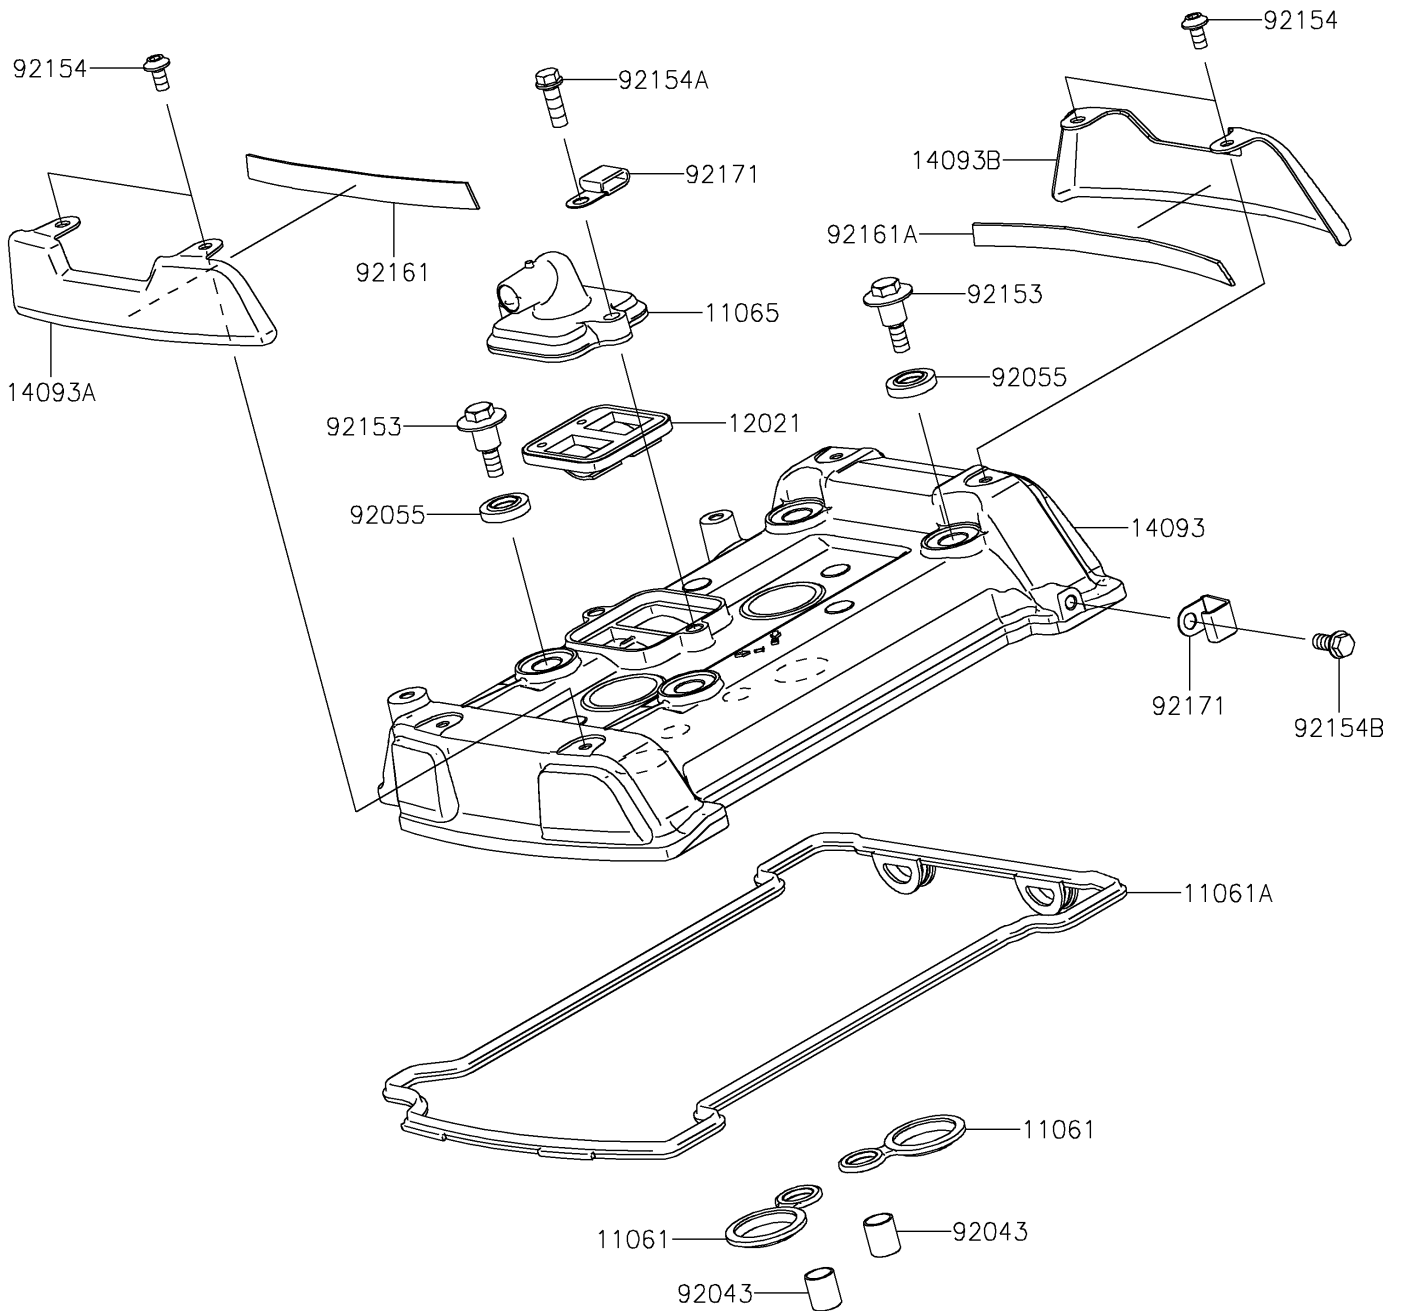

2019 VULCAN® S ABS CAFE PARTS DIAGRAM

Cylinder Head Cover

E1112

2019 VULCAN® S ABS CAFE PARTS LIST

Cylinder Head Cover

ITEM NAME	PART NUMBER	QUANTITY
GASKET,SPARK PLUG HOLE (Ref # 11061)	11061-0105	2
GASKET,HEAD COVER (Ref # 11061A)	11061-0926	1
CAP (Ref # 11065)	11065-0709	1
VALVE-ASSY-REED (Ref # 12021)	12021-0708	1
COVER,HEAD (Ref # 14093)	14093-0053	1
COVER,DRESS,LH (Ref # 14093A)	14093-0361	1
COVER,DRESS,RH (Ref # 14093B)	14093-0362	1
PIN,10.1X12X14 (Ref # 92043)	92043-4009	2
RING-O,HEAD COVER BOLT (Ref # 92055)	92055-0195	4
BOLT,HEAD COVER (Ref # 92153)	92153-0793	4
BOLT,SOCKET,5X10 (Ref # 92154)	92154-1691	4
BOLT,FLANGED,6X18 (Ref # 92154A)	92154-1775	2
BOLT,FLANGED,6X12 (Ref # 92154B)	92154-1776	1
DAMPER,DRESS COVER,LH (Ref # 92161)	92161-1765	1
DAMPER,DRESS COVER,RH (Ref # 92161A)	92161-1766	1
CLAMP (Ref # 92171)	92171-0813	2