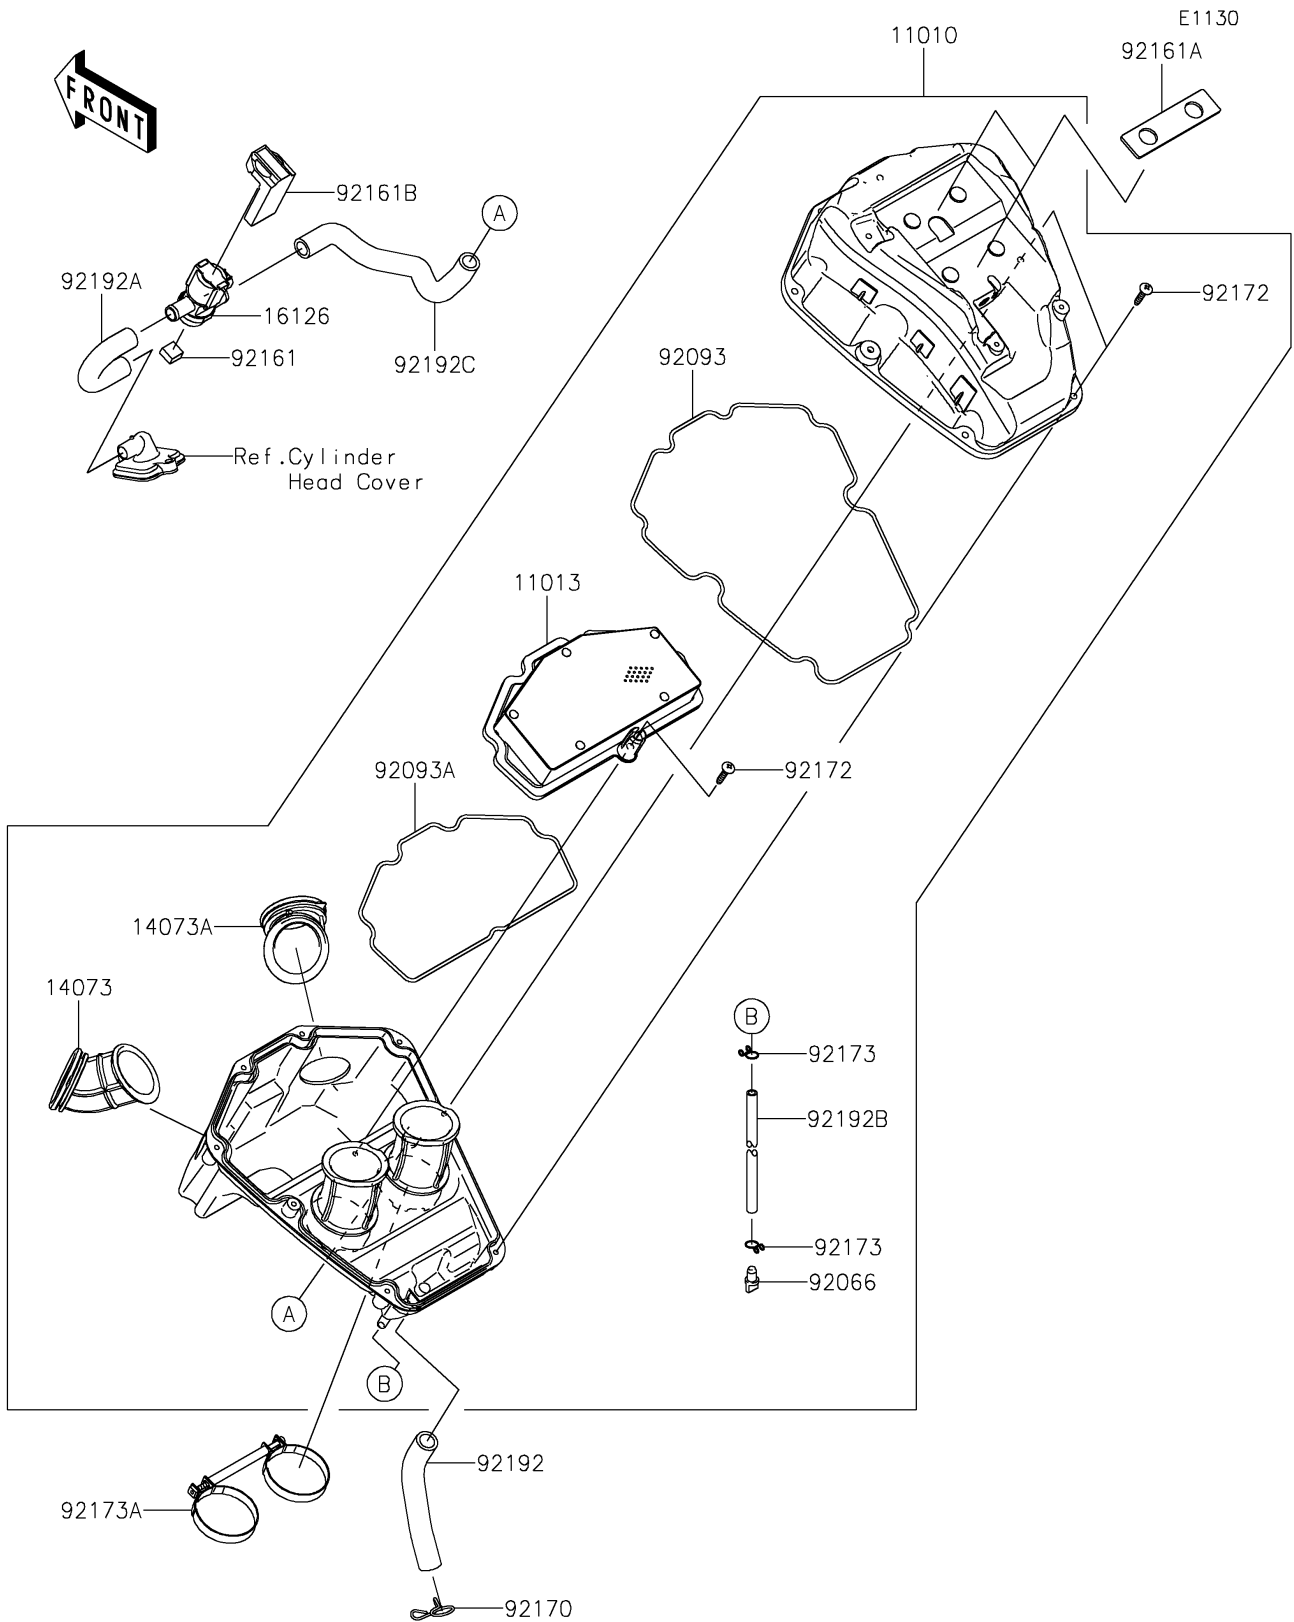

2019 VULCAN® S ABS CAFE PARTS DIAGRAM

Air Cleaner

2019 VULCAN® S ABS CAFE PARTS LIST

Air Cleaner

ITEM NAME	PART NUMBER	QUANTITY
FILTER-ASSY-AIR (Ref # 11010)	11010-0856	1
ELEMENT-AIR FILTER (Ref # 11013)	11013-0745	1
DUCT,INTAKE,LH (Ref # 14073)	14073-0799	1
DUCT,INTAKE,RH (Ref # 14073A)	14073-0800	1
VALVE,AIR SWITING (Ref # 16126)	16126-0743	1
PLUG,DRAIN (Ref # 92066)	92066-0782	1
SEAL (Ref # 92093)	92093-0610	1
SEAL,ELEMENT (Ref # 92093A)	92093-0611	1
DAMPER (Ref # 92161)	92161-1374	1
DAMPER (Ref # 92161A)	92161-1428	2
DAMPER (Ref # 92161B)	92161-1933	1
CLAMP (Ref # 92170)	92170-1017	1
SCREW,5X25 (Ref # 92172)	92172-0891	9
CLAMP,10MM (Ref # 92173)	92173-1044	2
CLAMP (Ref # 92173A)	92173-1698	1
TUBE,BREATHER (Ref # 92192)	92192-0958	1
TUBE,ASV-HEAD (Ref # 92192A)	92192-0960	1
TUBE,DRAIN,L=245 (Ref # 92192B)	92192-1380	1
TUBE,ASV-A/C (Ref # 92192C)	92192-1381	1