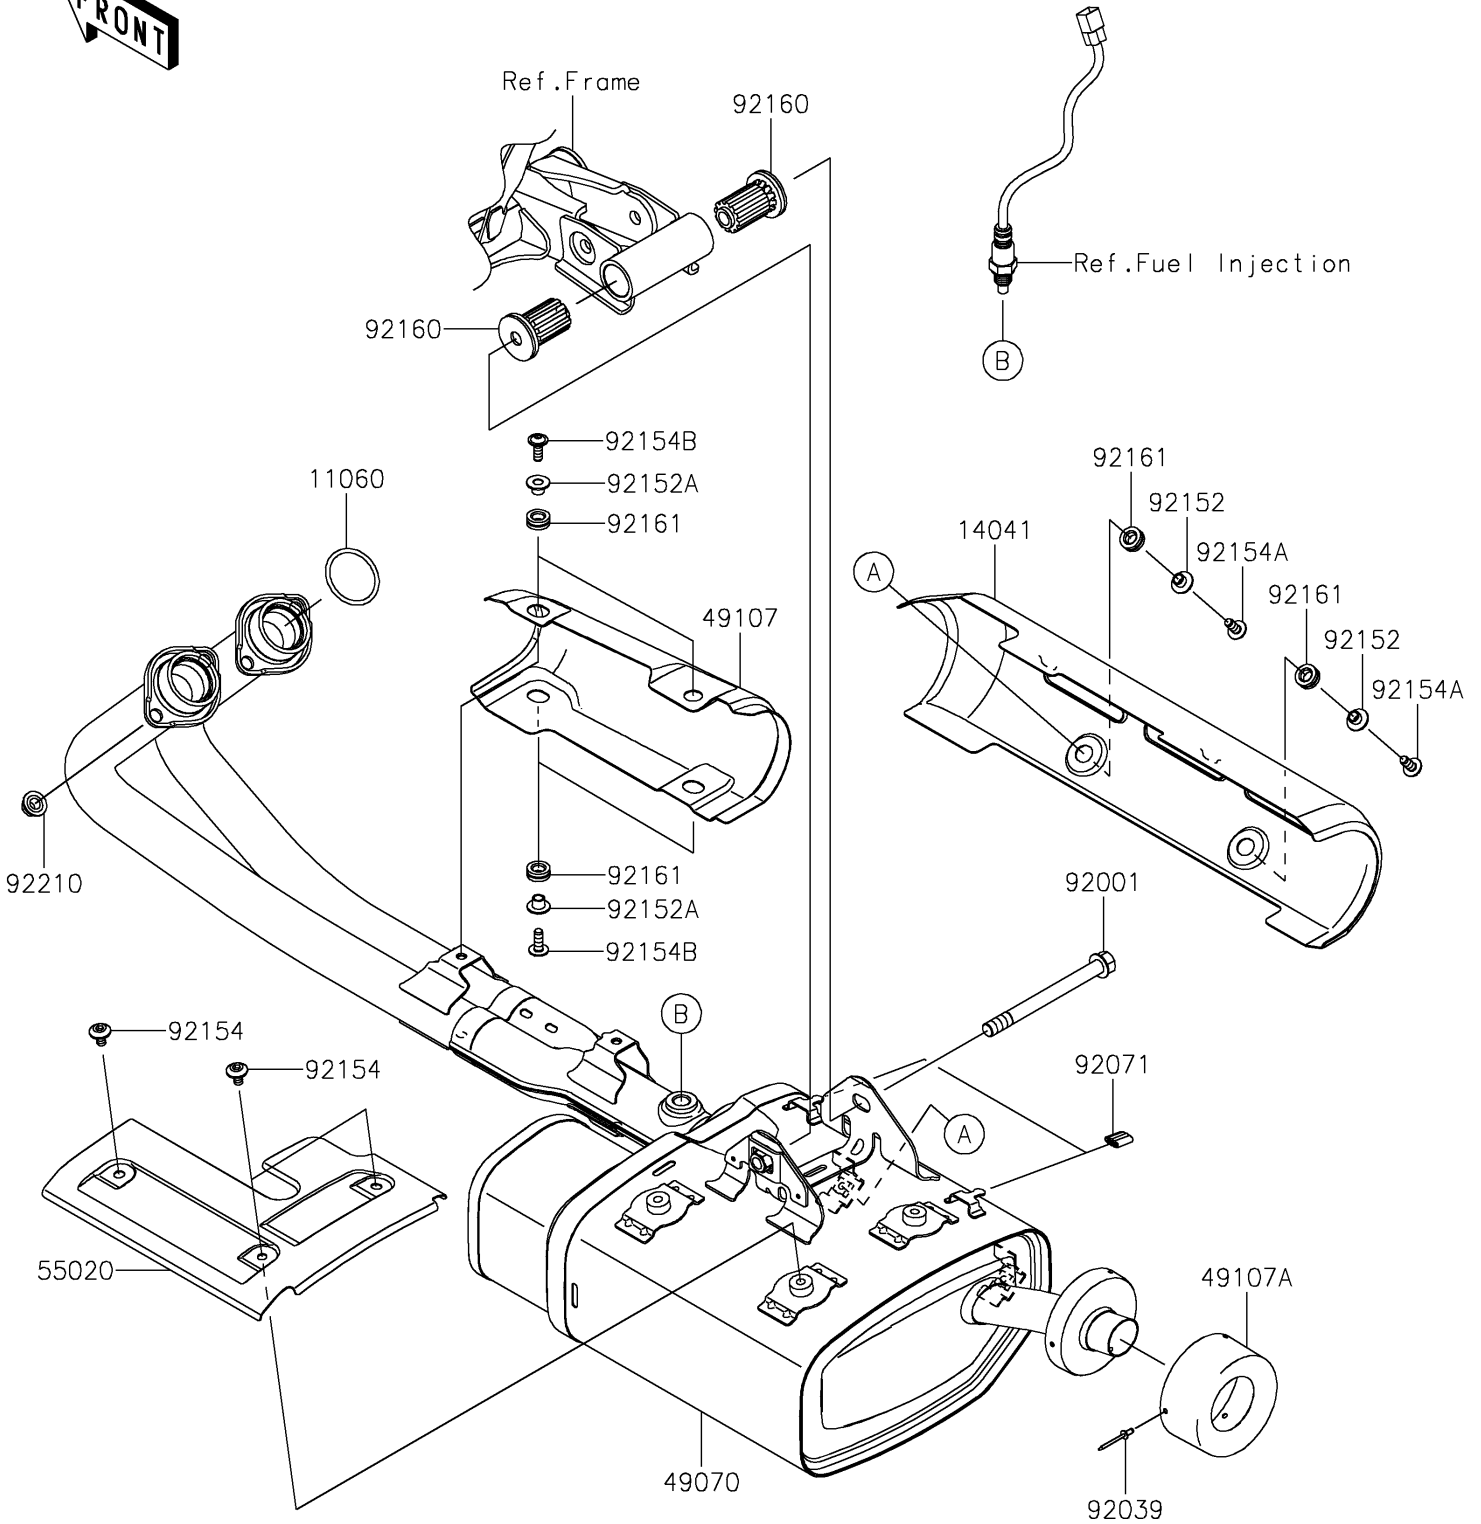

# 2017 Vulcan S ABS CAFE PARTS DIAGRAM

Muffler(s)

E1140

## 2017 Vulcan S ABS CAFE PARTS LIST

### Muffler(s)

ITEM NAME	PART NUMBER	QUANTITY
GASKET,EXHAUST PIPE HOLDER (Ref # 11060)	11060-1103	2
COVER-COMP,MUFFLER (Ref # 14041)	14041-0581	1
MUFFLER-COMP (Ref # 49070)	49070-0815	1
COVER-EXHAUST PIPE,FR (Ref # 49107)	49107-0776	1
COVER-EXHAUST PIPE,END (Ref # 49107A)	49107-0777	1
GUARD,MUFFLER (Ref # 55020)	55020-1855	1
BOLT,FLANGED,10X110 (Ref # 92001)	92001-1602	1
RIVET (Ref # 92039)	92039-0088	3
GROMMET (Ref # 92071)	92071-1270	2
COLLAR,6.3X8.3X7.2 (Ref # 92152)	92152-1602	2
COLLAR (Ref # 92152A)	92152-1988	4
BOLT,SOCKET,6X10 (Ref # 92154)	92154-0774	3
BOLT,SOCKET,6X14 (Ref # 92154A)	92154-0856	2
BOLT,SOCKET,6X16 (Ref # 92154B)	92154-1678	4
DAMPER (Ref # 92160)	92160-1423	2
DAMPER (Ref # 92161)	92161-1475	6
NUT,8MM (Ref # 92210)	92210-1114	4