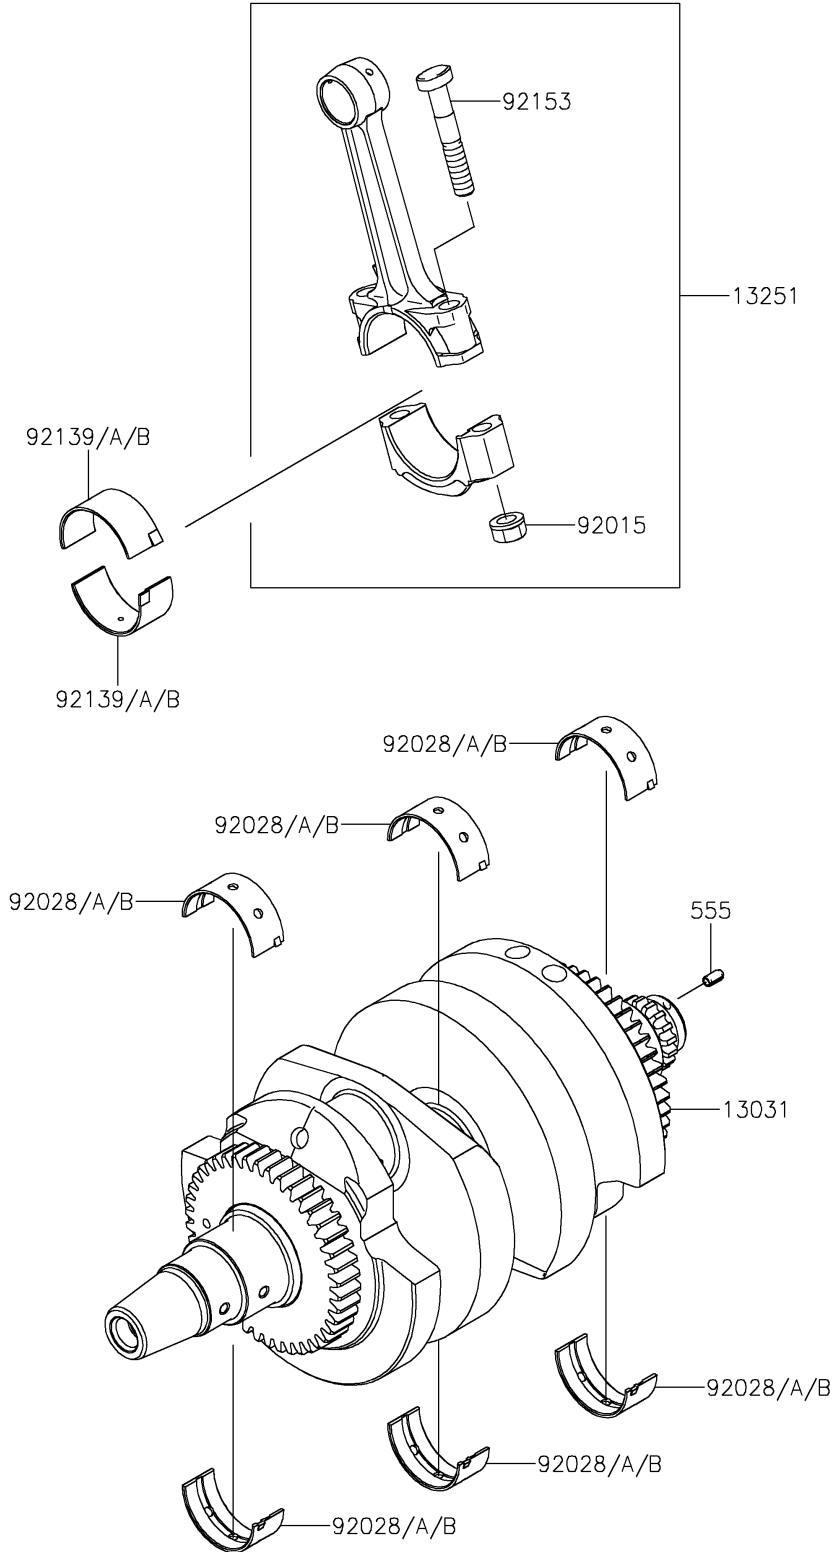

2017 Vulcan S ABS CAFE PARTS DIAGRAM

Crankshaft

E1321

2017 Vulcan S ABS CAFE PARTS LIST

Crankshaft

ITEM NAME	PART NUMBER	QUANTITY
CRANKSHAFT-COMP (Ref # 13031)	13031-0803	1
ROD-ASSY-CONNECTING,K (Ref # 13251)	13251-0010-KK	2
PIN-SPRING,4X8 (Ref # 555)	555A0408	1
NUT,FLANGED,8MM (Ref # 92015)	92015-1311	4
BUSHING,CRANKSHAFT,BLUE (Ref # 92028)	92028-1903	6
BUSHING,CRANKSHAFT,BLACK (Ref # 92028A)	92028-1904	AR
BUSHING,CRANKSHAFT,BROWN (Ref # 92028B)	92028-1905	AR
BUSHING,CON-ROD,BLUE (Ref # 92139)	92139-0114	4
BUSHING,CON-ROD,BLACK (Ref # 92139A)	92139-0115	AR
BUSHING,CON-ROD,BROWN (Ref # 92139B)	92139-0116	AR
BOLT,CON-ROD,8X49 (Ref # 92153)	92153-0957	4