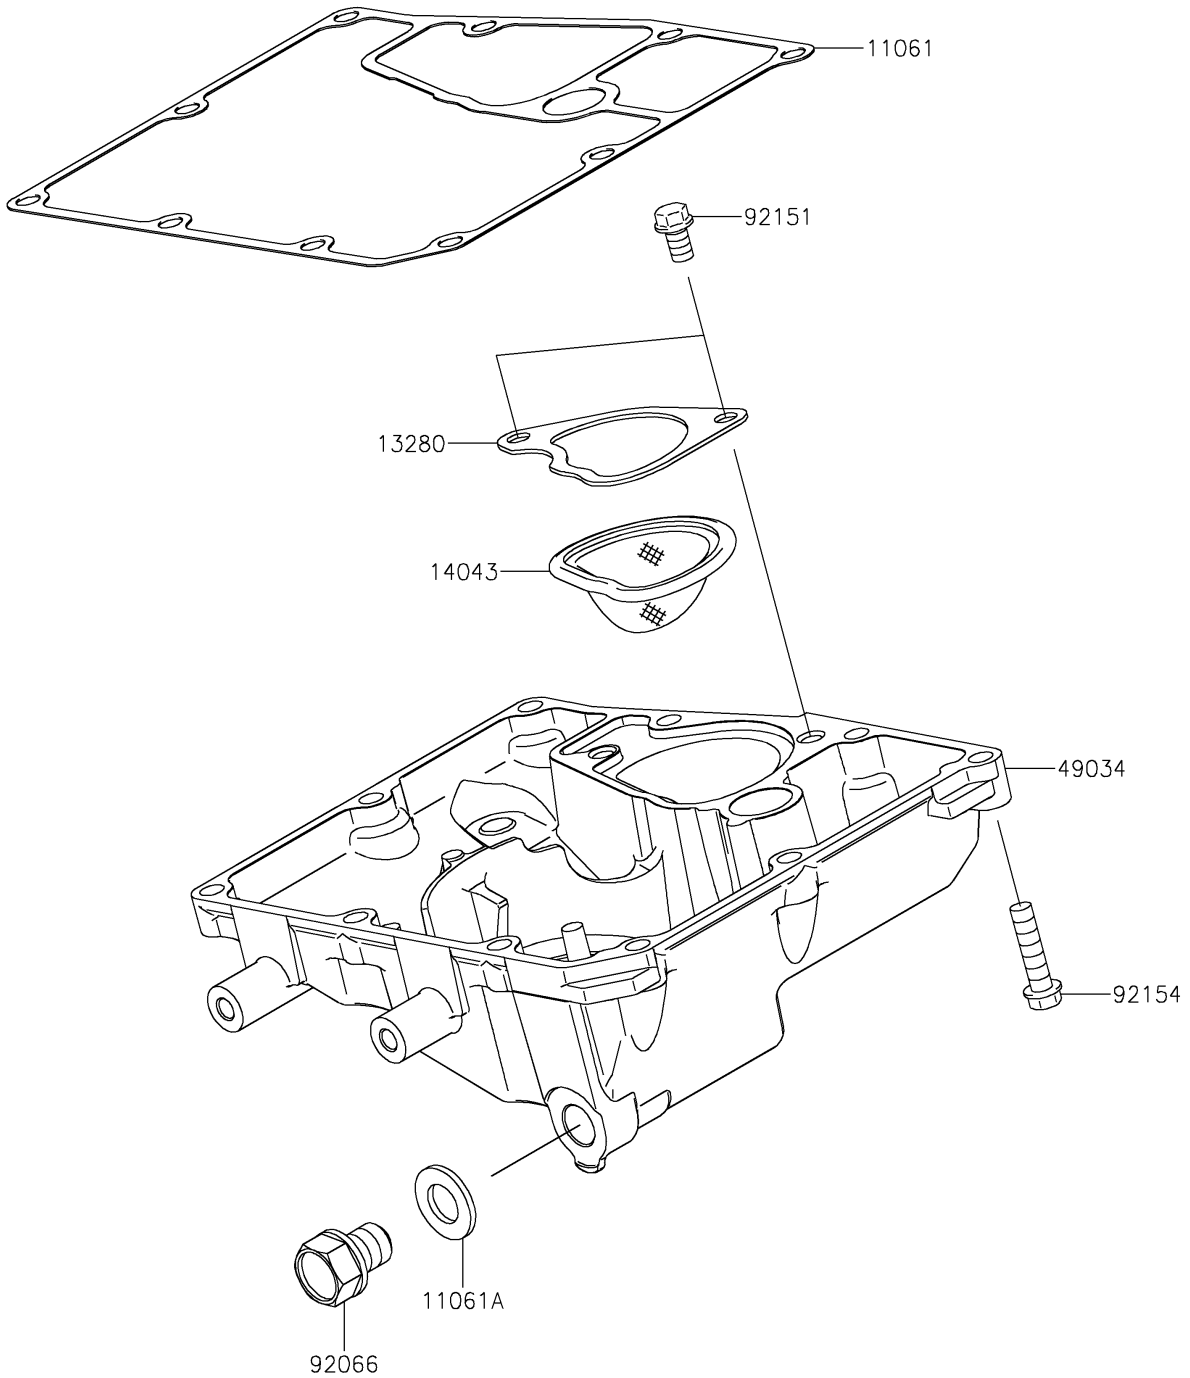

2017 Vulcan S ABS CAFE PARTS DIAGRAM

Oil Pan

E1434

2017 Vulcan S ABS CAFE PARTS LIST

Oil Pan

ITEM NAME	PART NUMBER	QUANTITY
-----------	-------------	----------