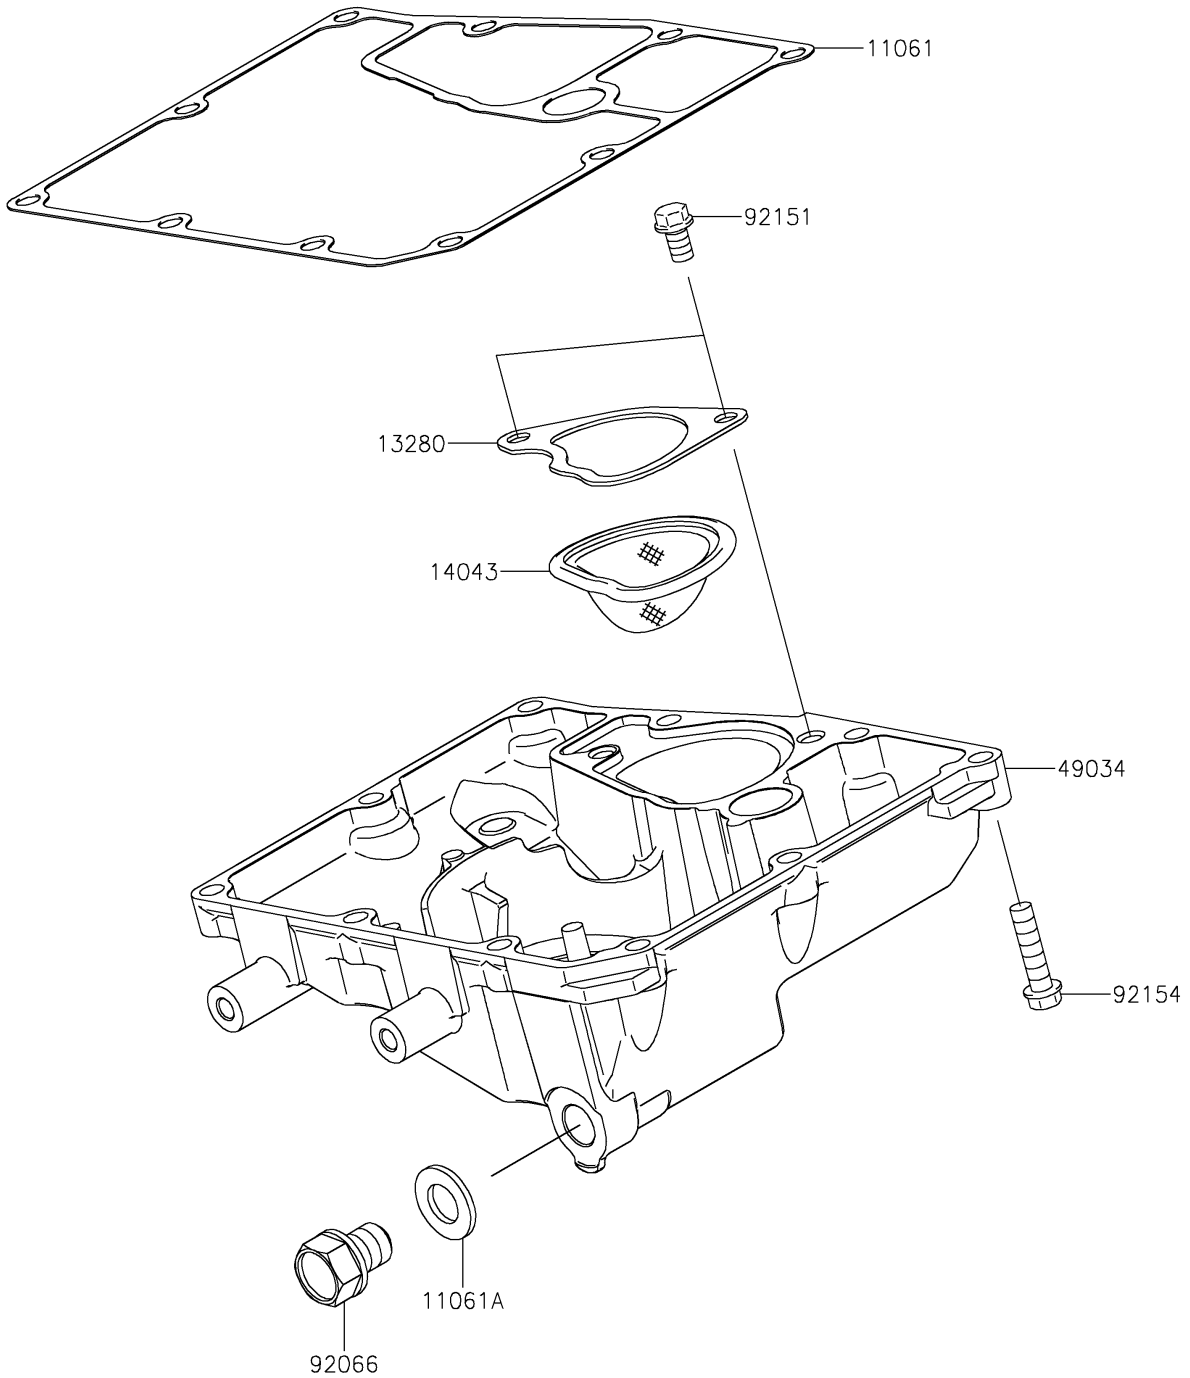

2018 VULCAN® S ABS CAFE PARTS DIAGRAM

Oil Pan

E1434

2018 VULCAN[®] S ABS CAFE PARTS LIST

Oil Pan

ITEM NAME	PART NUMBER	QUANTITY
GASKET,OIL PAN (Ref # 11061)	11061-0167	1
GASKET,12X22X2 (Ref # 11061A)	11061-0417	1
HOLDER,OIL FILTER (Ref # 13280)	13280-0134	1
FILTER,OIL(SCAVENGE) (Ref # 14043)	14043-0008	1
PAN-OIL (Ref # 49034)	49034-0561	1
PLUG,OIL DRAIN,12X15 (Ref # 92066)	92066-0767	1
BOLT,FLANGED-SMALL,6X10 (Ref # 92151)	92151-1389	2
BOLT,FLANGED,6X25 (Ref # 92154)	92154-0819	10