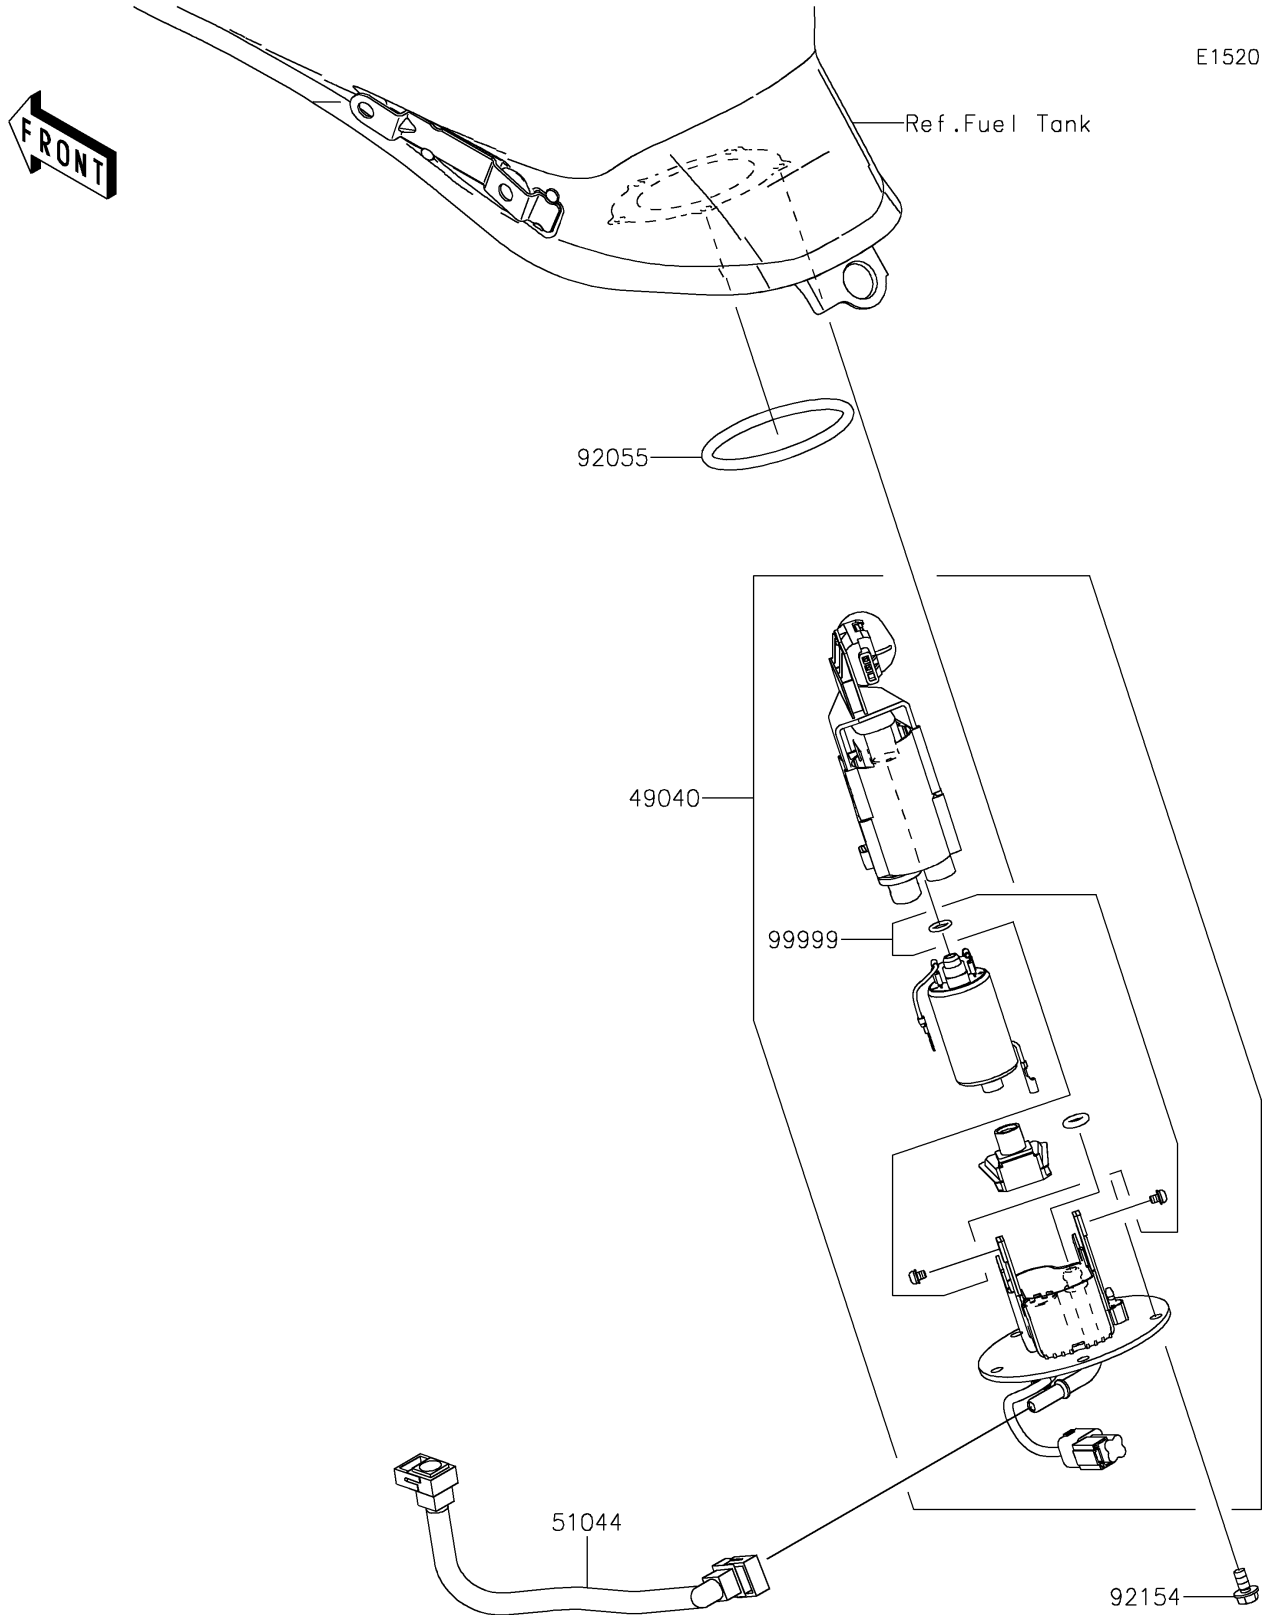

2017 Vulcan S ABS CAFE PARTS DIAGRAM

Fuel Pump

2017 Vulcan S ABS CAFE PARTS LIST

Fuel Pump

ITEM NAME	PART NUMBER	QUANTITY
-----------	-------------	----------