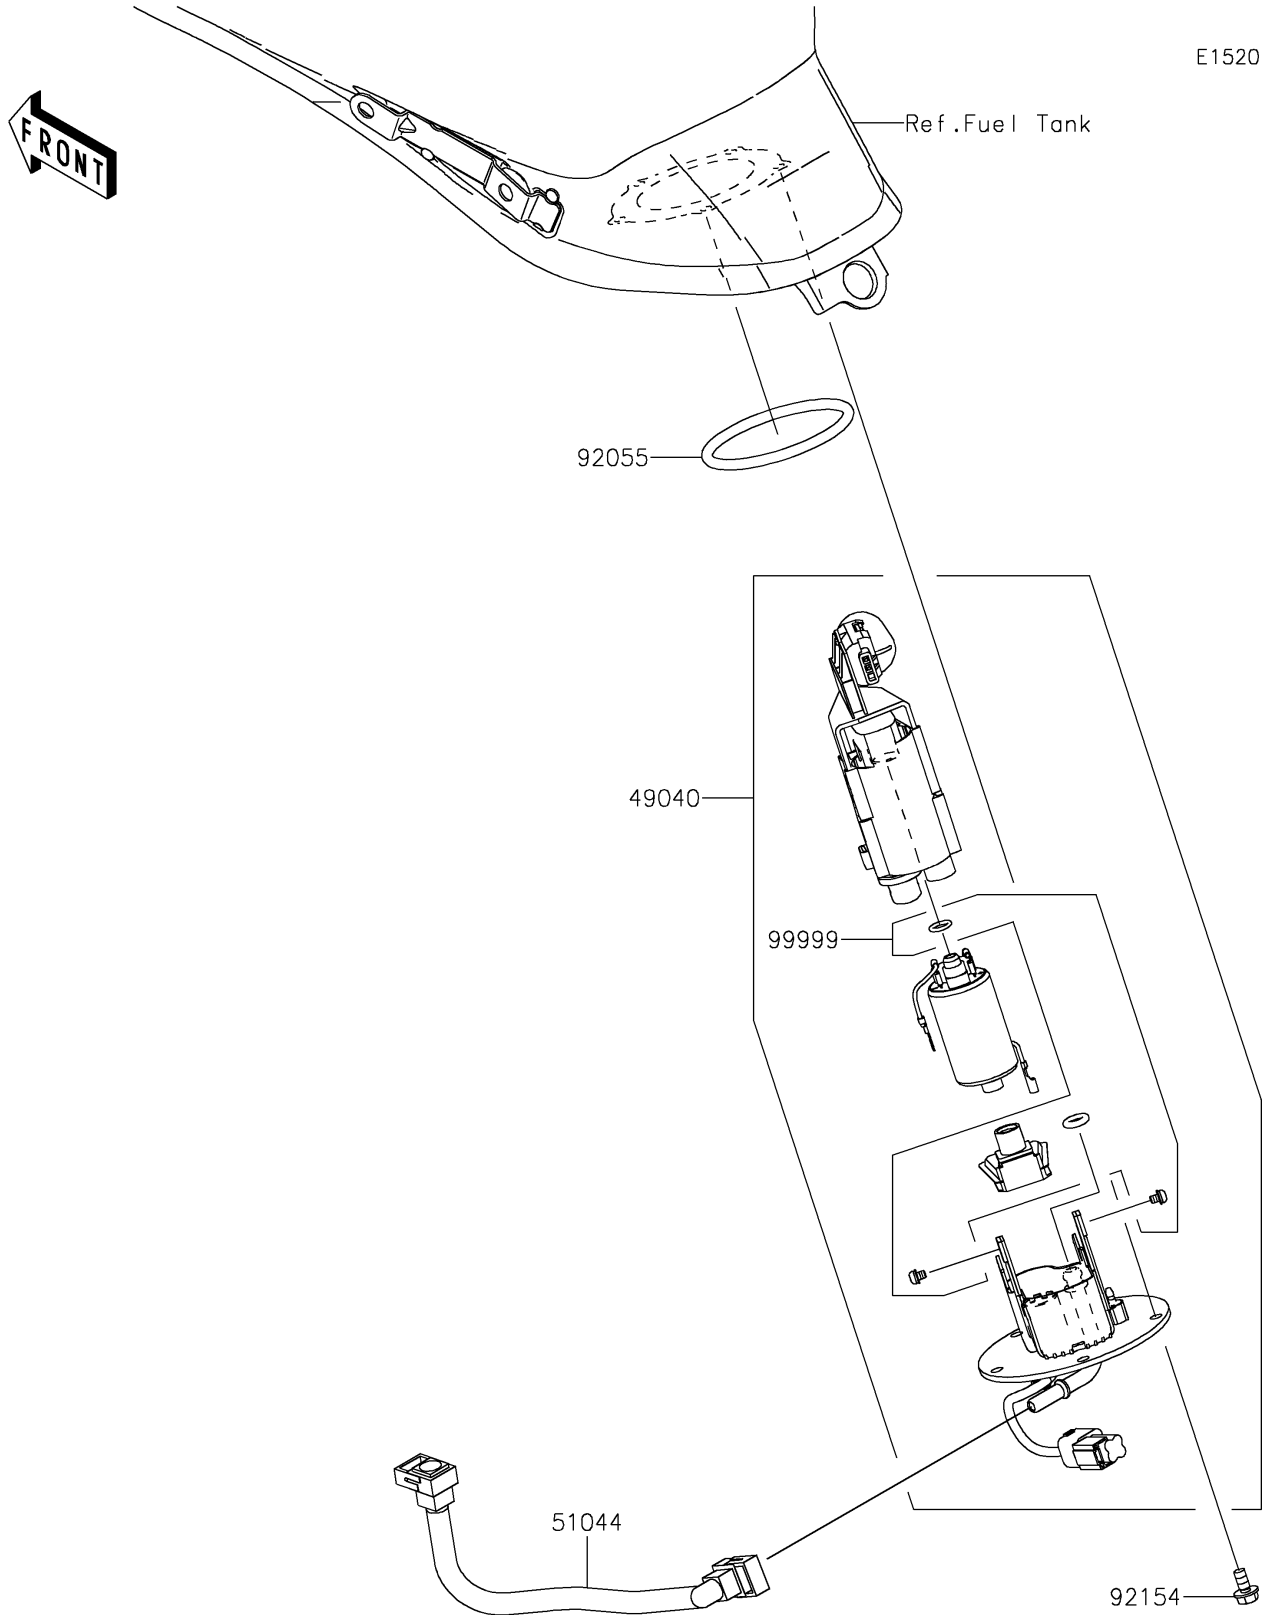

# 2018 VULCAN® S ABS CAFE PARTS DIAGRAM

Fuel Pump

## 2018 VULCAN® S ABS CAFE PARTS LIST

### Fuel Pump

| ITEM NAME                       | PART NUMBER | QUANTITY |
|---------------------------------|-------------|----------|
| PUMP-FUEL (Ref # 49040)         | 49040-0738  | 1        |
| TUBE-ASSY,FUEL (Ref # 51044)    | 51044-0851  | 1        |
| RING-O,74.6X5.7 (Ref # 92055)   | 92055-0728  | 1        |
| BOLT,FLANGED,6X12 (Ref # 92154) | 92154-1848  | 5        |
| KIT,FUEL FILTER (Ref # 99999)   | 99999-0525  | 1        |