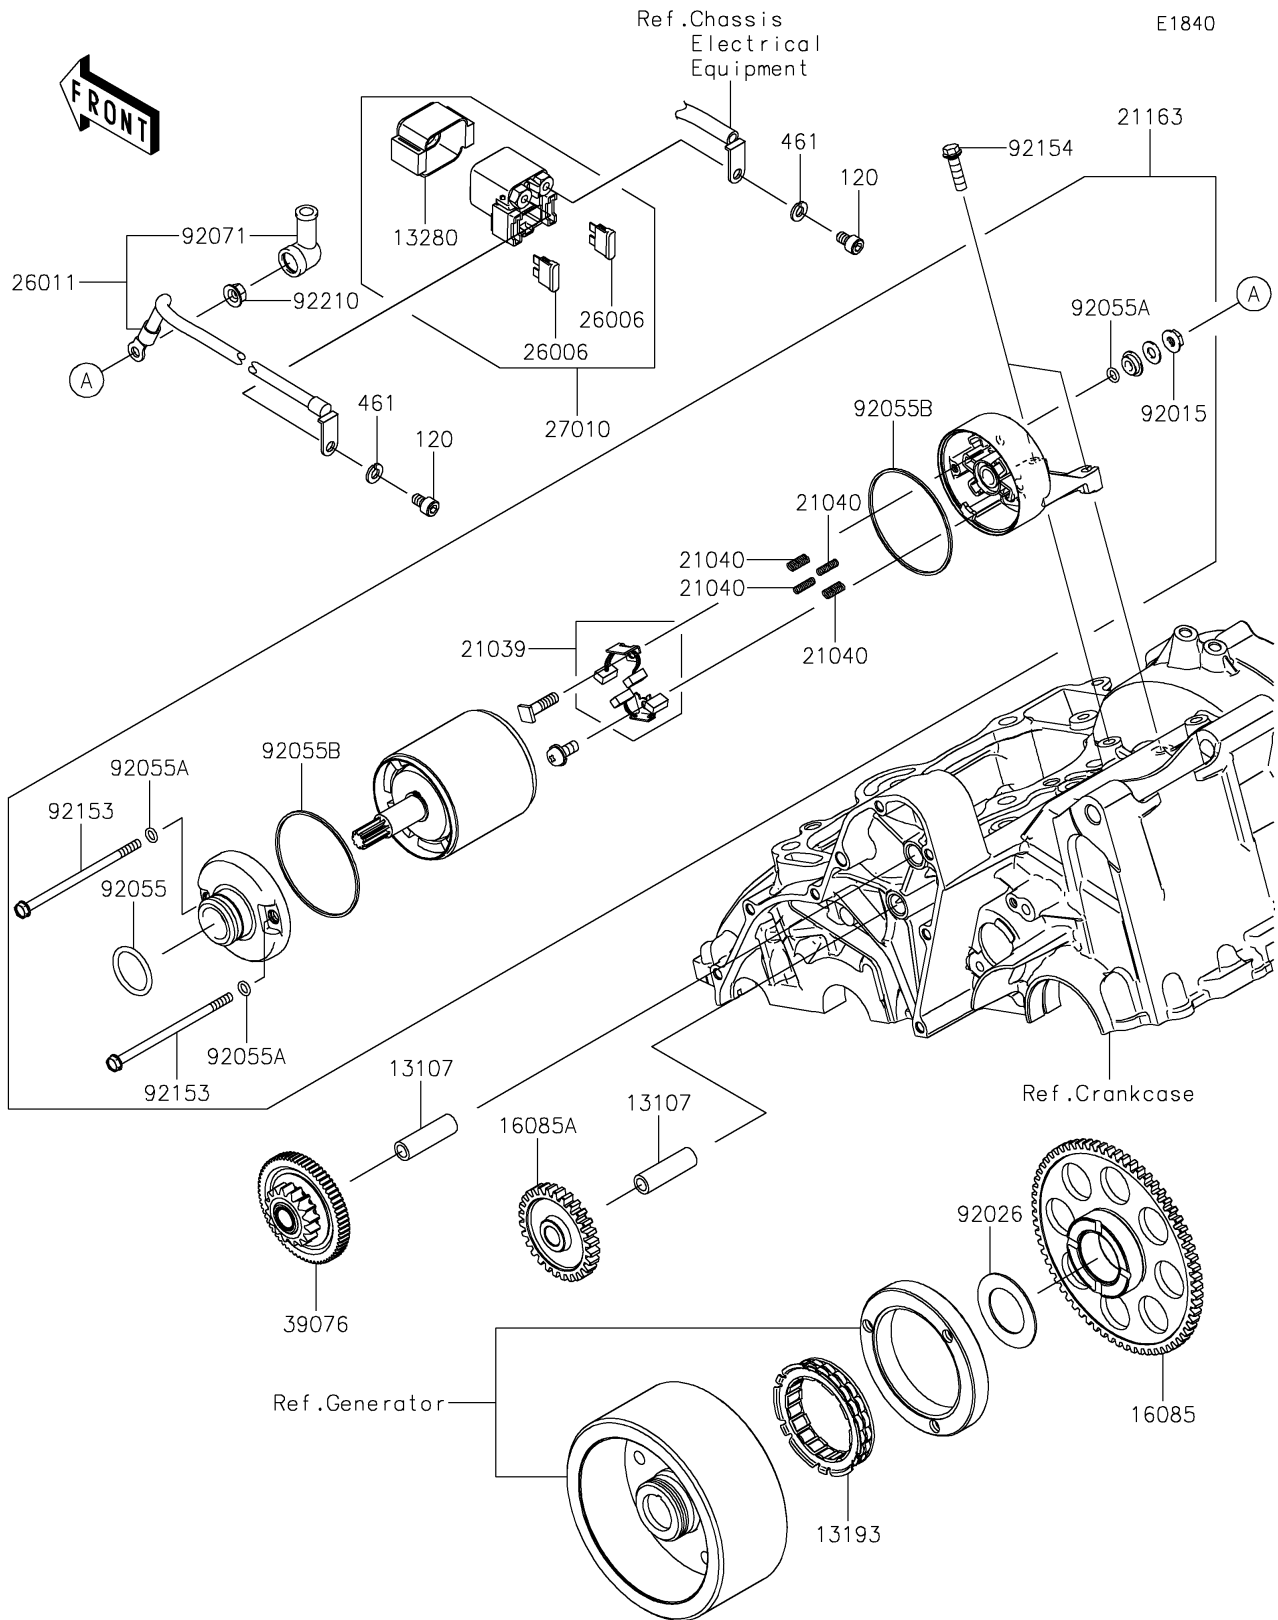

# 2017 Vulcan S ABS CAFE PARTS DIAGRAM

## Starter Motor

### Starter Motor

ITEM NAME	PART NUMBER	QUANTITY
BOLT-SOCKET,6X10 (Ref # 120)	120CB0610	2
SHAFT,IDLE GEAR (Ref # 13107)	13107-1106	2
CLUTCH-ASSY-ONEWAY (Ref # 13193)	13193-0006	1
HOLDER (Ref # 13280)	13280-0710	1
GEAR,67T (Ref # 16085)	16085-0076	1
GEAR,IDLE,28T (Ref # 16085A)	16085-0148	1
BRUSH,CARBON (Ref # 21039)	21039-0004	1
SPRING-BRUSH (Ref # 21040)	21040-0003	4
STARTER-ELECTRIC (Ref # 21163)	21163-0040	1
FUSE,BLADE,30A,GREEN (Ref # 26006)	26006-1006	2
WIRE-LEAD (Ref # 26011)	26011-0859	1
SWITCH,MAGNETIC (Ref # 27010)	27010-0709	1
LIMITER,16T&66T (Ref # 39076)	39076-0023	1
WASHER-SPRING,6MM (Ref # 461)	461DB0600	2
NUT,STARTER MOTOR (Ref # 92015)	92015-1476	1
SPACER,29.1X47.5X1.2 (Ref # 92026)	92026-087	1
RING-O (Ref # 92055)	92055-1276	1
RING-O,4.5X2.0 (Ref # 92055A)	92055-1370	3
RING-O,STARTER MOTOR (Ref # 92055B)	92055-1381	2
GROMMET (Ref # 92071)	92071-0024	1
BOLT (Ref # 92153)	92153-1783	2
BOLT,FLANGED,6X22 (Ref # 92154)	92154-0504	2
NUT,6MM (Ref # 92210)	92210-0188	1