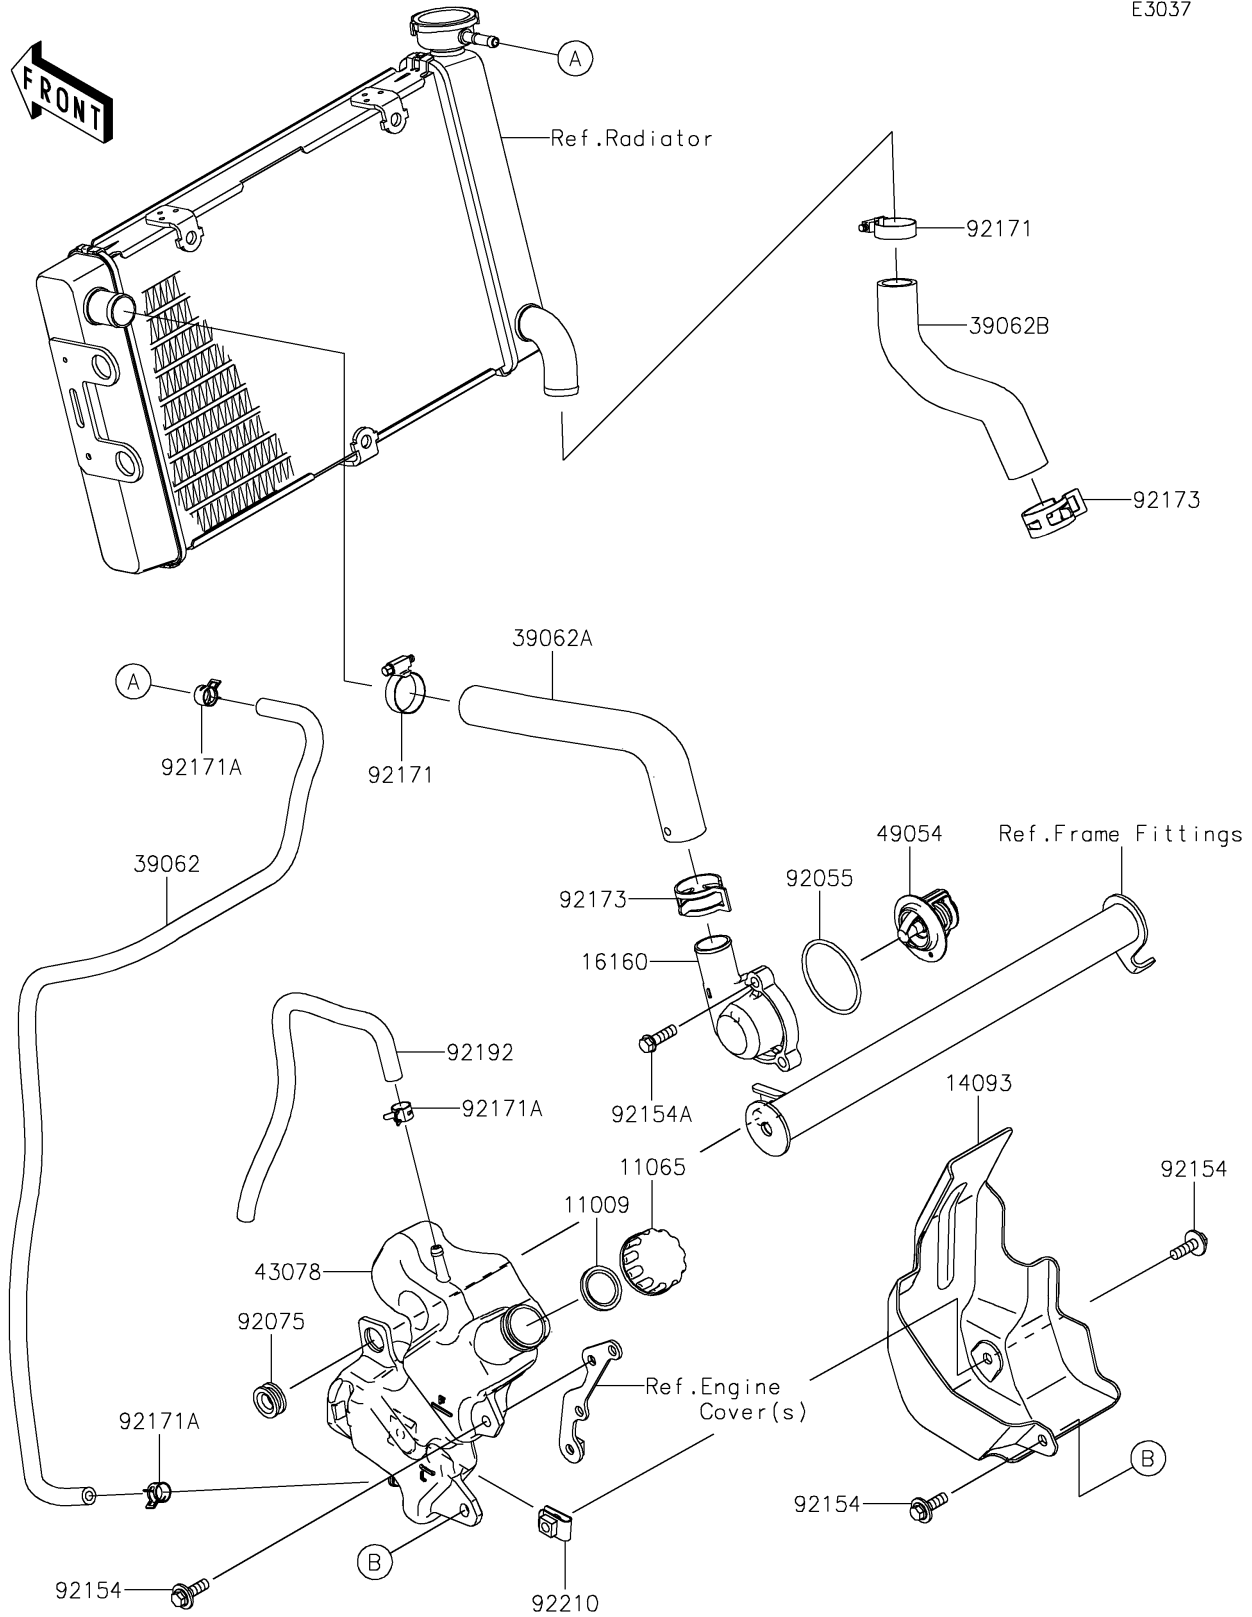

2018 VULCAN® S ABS CAFE PARTS DIAGRAM

Water Pipe

E3037

2018 VULCAN® S ABS CAFE PARTS LIST

Water Pipe

ITEM NAME	PART NUMBER	QUANTITY
GASKET,RESERVOIR TANK CAP (Ref # 11009)	11009-1145	1
CAP (Ref # 11065)	11065-0969	1
COVER,RESERVOIR (Ref # 14093)	14093-0098	1
BODY,THERMO (Ref # 16160)	16160-0793	1
HOSE-COOLING,RADI.-RESERVOIR (Ref # 39062)	39062-0670	1
HOSE-COOLING,HEAD-RADIATOR (Ref # 39062A)	39062-0753	1
HOSE-COOLING,RADIATOR-PUMP (Ref # 39062B)	39062-0754	1
RESERVOIR (Ref # 43078)	43078-0584	1
THERMOSTAT (Ref # 49054)	49054-0001	1
RING-O,44.7X2.4 (Ref # 92055)	92055-0160	1
DAMPER (Ref # 92075)	92075-1634	1
BOLT,FLANGED-WP,6X20 (Ref # 92154)	92154-1577	3
BOLT,FLANGED,6X20 (Ref # 92154A)	92154-1778	3
CLAMP (Ref # 92171)	92171-0337	2
CLAMP,10.5X8X0.7 (Ref # 92171A)	92171-1992	3
CLAMP (Ref # 92173)	92173-1416	2
TUBE,BREATHER (Ref # 92192)	92192-1387	1
NUT,CLIP,6MM (Ref # 92210)	92210-0933	1