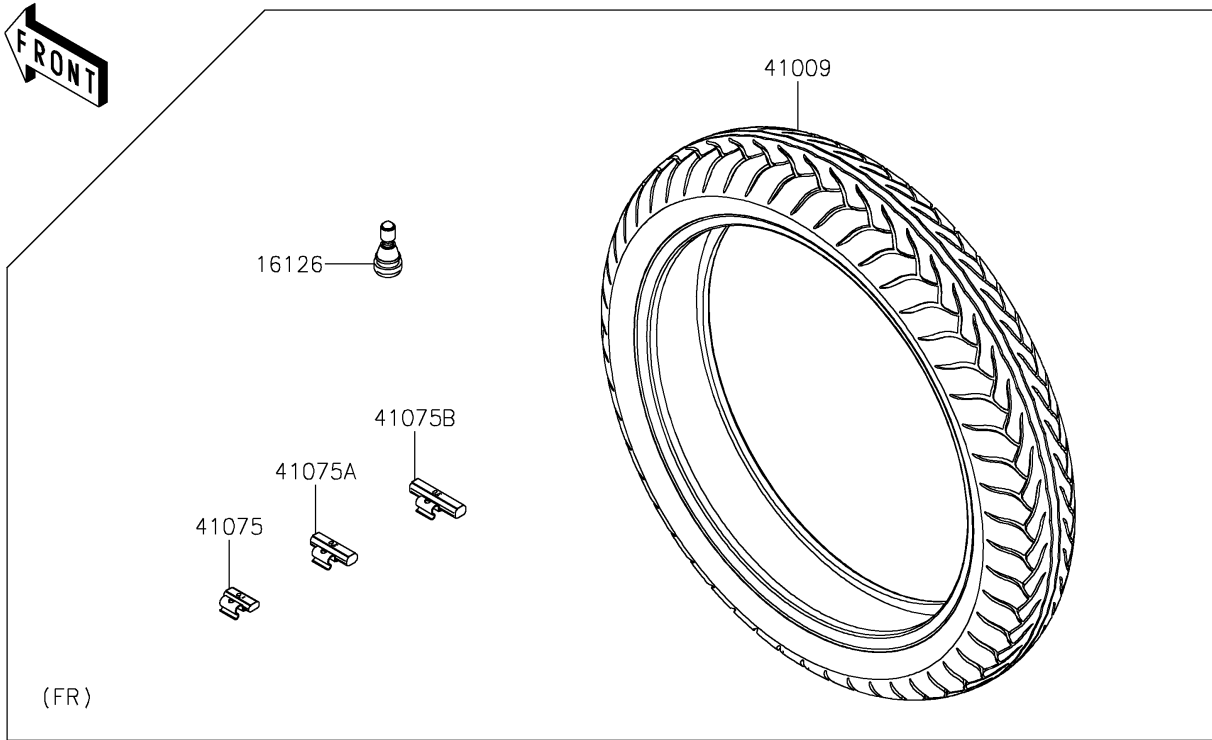

2019 VULCAN® S ABS CAFE PARTS DIAGRAM

Tires

F2210

2019 VULCAN® S ABS CAFE PARTS LIST

Tires

ITEM NAME	PART NUMBER	QUANTITY
VALVE,TIRE (Ref # 16126)	16126-1140	2
TIRE,FR,120/70R18(59H),D220F (Ref # 41009)	41009-0659	1
TIRE,RR,160/60ZR17(69H),D220ST (Ref # 41009A)	41009-0693	1
BALANCER-WHEEL,10G,SILVER (Ref # 41075)	41075-0007	AR
BALANCER-WHEEL,20G,SILVER (Ref # 41075A)	41075-0008	AR
BALANCER-WHEEL,30G,SILVER (Ref # 41075B)	41075-0009	AR