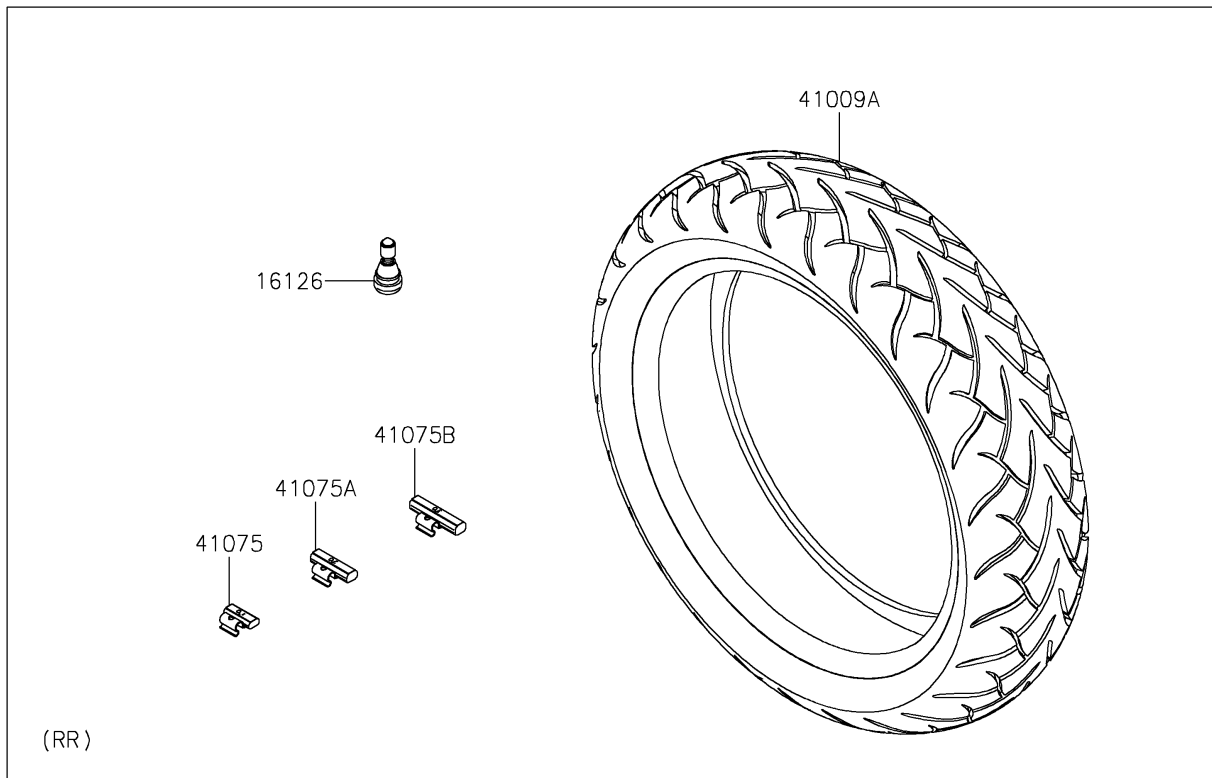

2019 VULCAN® S ABS CAFE PARTS DIAGRAM

Tires

F2210

2019 VULCAN® S ABS CAFE PARTS LIST

Tires

ITEM NAME	PART NUMBER	QUANTITY
VALVE,TIRE (Ref # 16126)	16126-1140	2
TIRE,FR,120/70R18(59H),D220F (Ref # 41009)	41009-0659	1
TIRE,RR,160/60ZR17(69H),D220ST (Ref # 41009A)	41009-0693	1
BALANCER-WHEEL,10G,SILVER (Ref # 41075)	41075-0007	AR
BALANCER-WHEEL,20G,SILVER (Ref # 41075A)	41075-0008	AR
BALANCER-WHEEL,30G,SILVER (Ref # 41075B)	41075-0009	AR