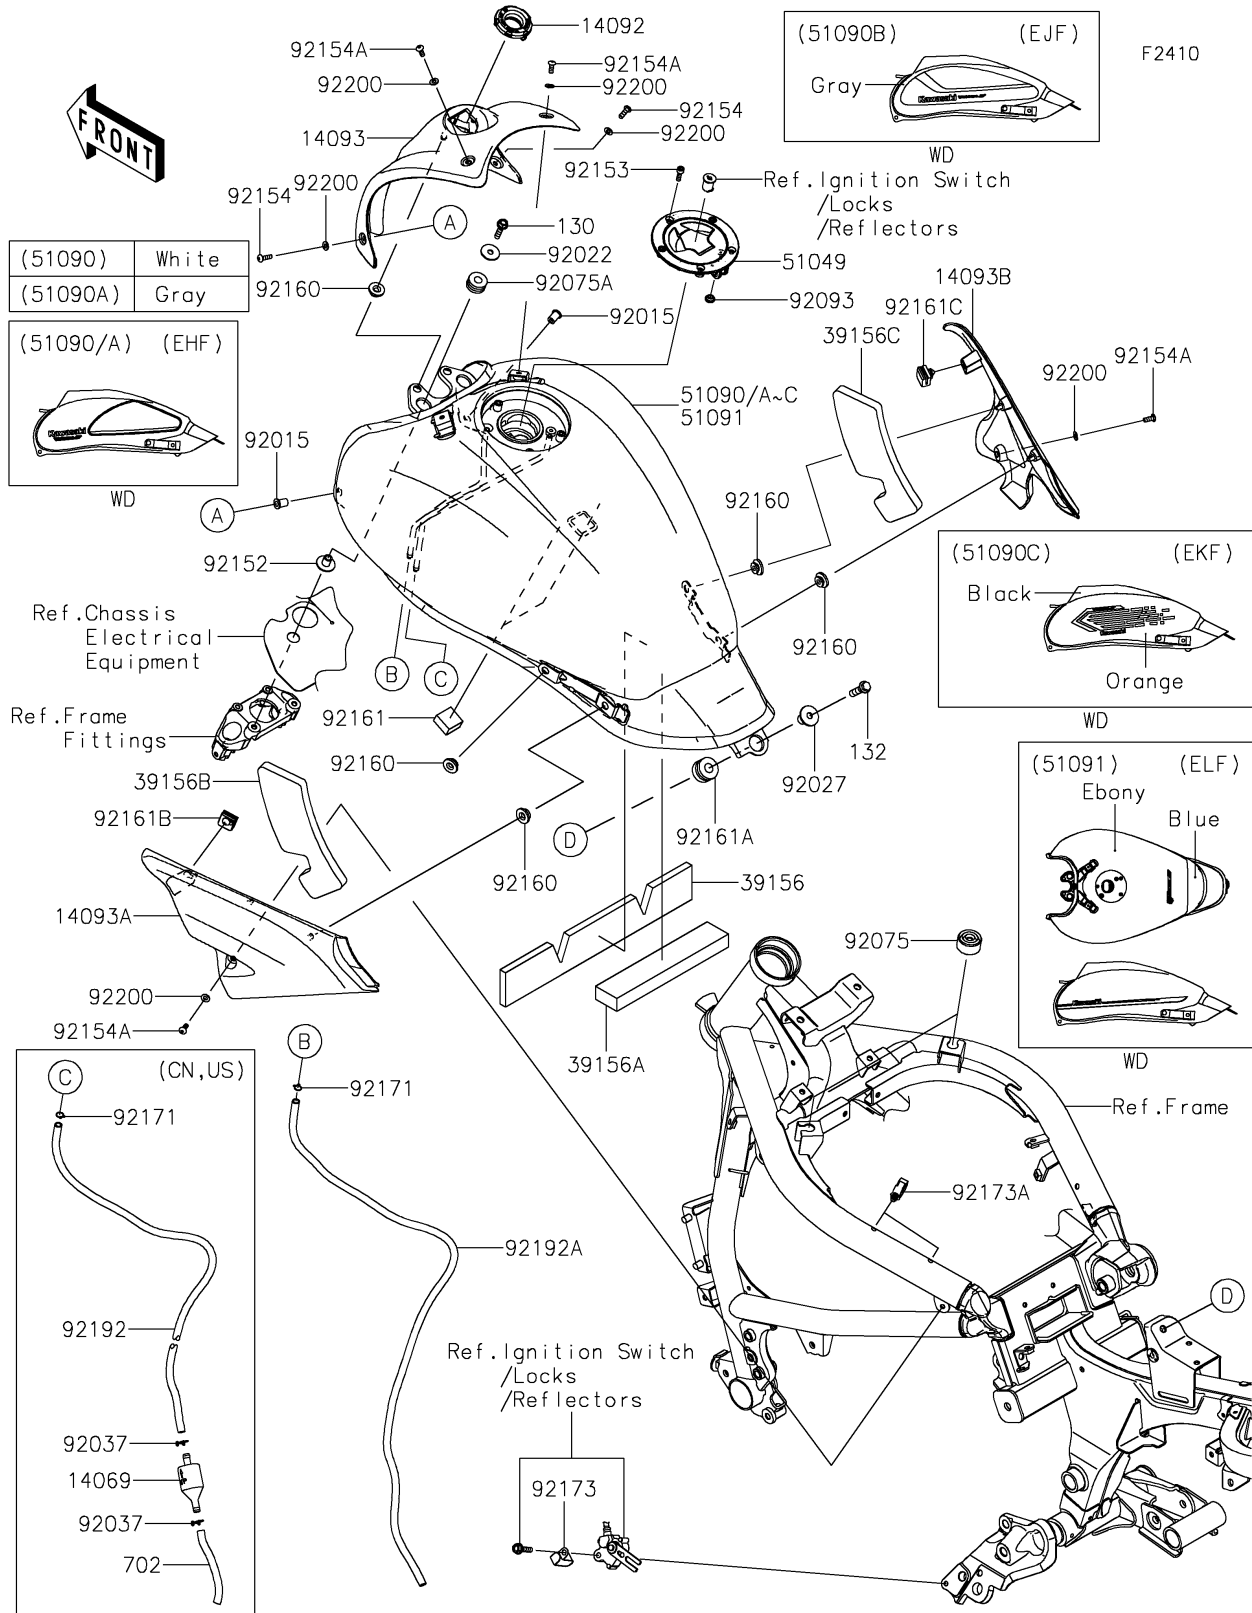

2017 Vulcan S ABS CAFE PARTS DIAGRAM

Fuel Tank

2017 Vulcan S ABS CAFE PARTS LIST

Fuel Tank

ITEM NAME	PART NUMBER	QUANTITY
COVER,IGNITION SW. (Ref # 14092)	14092-1033	1
COVER,TANK,FR,F.S.BLACK (Ref # 14093)	14093-0105-18T	1
COVER,TANK,LH (Ref # 14093A)	14093-0106	1
COVER,TANK,RH (Ref # 14093B)	14093-0107	1
PAD,53X334X10 (Ref # 39156)	39156-1833	1
PAD,38X200X20 (Ref # 39156A)	39156-1893	1
PAD,TANK COVER,LH (Ref # 39156B)	39156-1929	1
PAD,TANK COVER,RH (Ref # 39156C)	39156-1930	1
CAP-TANK,FUEL (Ref # 51049)	51049-0714	1
TANK-COMP-FUEL,P.B.WHITE (Ref # 51090)	51090-5058-54X	1
TANK-COMP-FUEL,M.M.C.GRAY (Ref # 51090A)	51090-5075-51B	1
NUT,WELL,5MM (Ref # 92015)	92015-1757	2
WASHER,7X24X1.6 (Ref # 92022)	92022-228	2
COLLAR,L=19.3 (Ref # 92027)	92027-1780	1
DAMPER (Ref # 92075)	92075-015	2
DAMPER,10X24X12 (Ref # 92075A)	92075-1690	2
SEAL,FUEL TANK CAP (Ref # 92093)	92093-1030	1
COLLAR,6.5X10X13.1 (Ref # 92152)	92152-0910	2
BOLT,SOCKET,5X16 (Ref # 92153)	92153-1616	3
BOLT,SOCKET,5X16 (Ref # 92154)	92154-1470	2
BOLT,SOCKET,5X12 (Ref # 92154A)	92154-1471	4
DAMPER (Ref # 92160)	92160-1613	6
DAMPER,T=13 (Ref # 92161)	92161-0792	2
DAMPER,12X28X17 (Ref # 92161A)	92161-1494	1
DAMPER,TANK COVER,LH (Ref # 92161B)	92161-1679	1
DAMPER,TANK COVER,RH (Ref # 92161C)	92161-1744	1
BOLT-FLANGED,6X25 (Ref # 130)	130CA0625	2
BOLT-FLANGED-SMALL,8X30 (Ref # 132)	132BA0830	1
CLAMP (Ref # 92173)	92173-0833	1

2017 Vulcan S ABS CAFE PARTS LIST

Fuel Tank

ITEM NAME	PART NUMBER	QUANTITY
CLAMP,HOLDER CLIP (Ref # 92173A)	92173-0868	2
TUBE,DRAIN,6X9X870 (Ref # 92192A)	92192-1433	1
WASHER,5.3X11X1 (Ref # 92200)	92200-0973	6