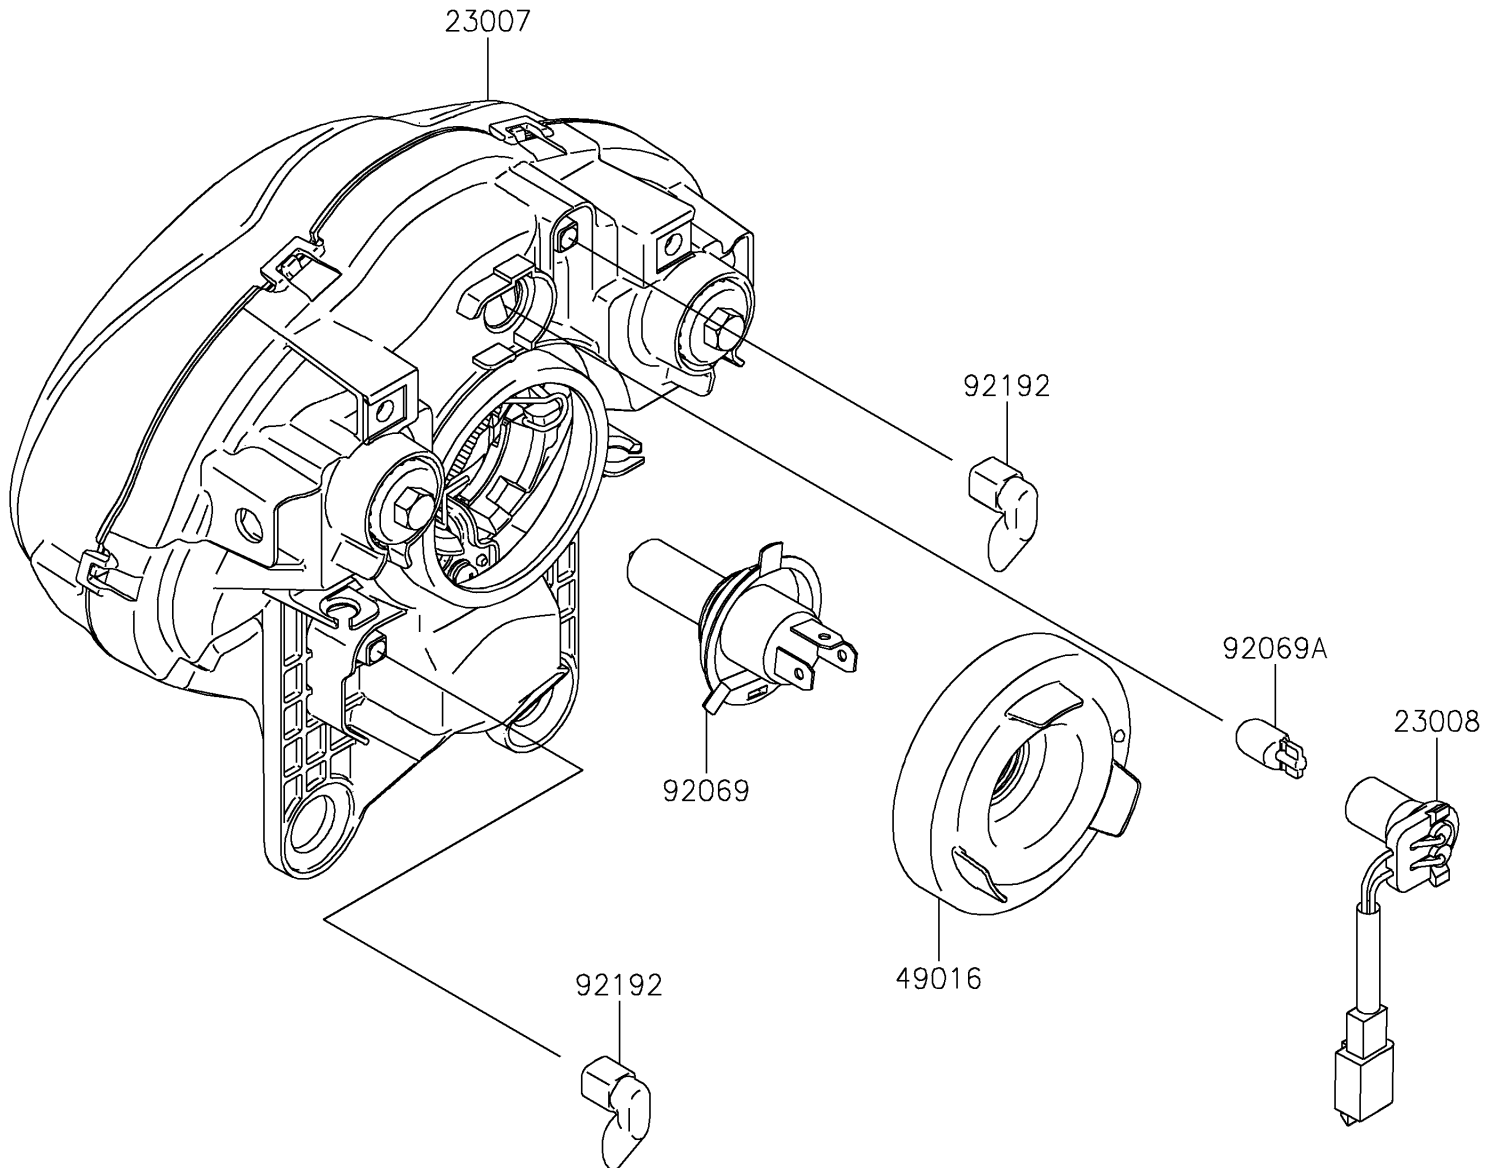

2018 VULCAN® S ABS CAFE PARTS DIAGRAM

Headlight(s)

F2710

2018 VULCAN® S ABS CAFE PARTS LIST

Headlight(s)

ITEM NAME	PART NUMBER	QUANTITY
LENS-COMP (Ref # 23007)	23007-0191	1
SOCKET-ASSY (Ref # 23008)	23008-0158	1
COVER-SEAL (Ref # 49016)	49016-0627	1
BULB,12V 60/55W,H4 (Ref # 92069)	92069-0050	1
BULB,12V 5W (Ref # 92069A)	92069-1016	1
TUBE,BREATHER (Ref # 92192)	92192-1528	2