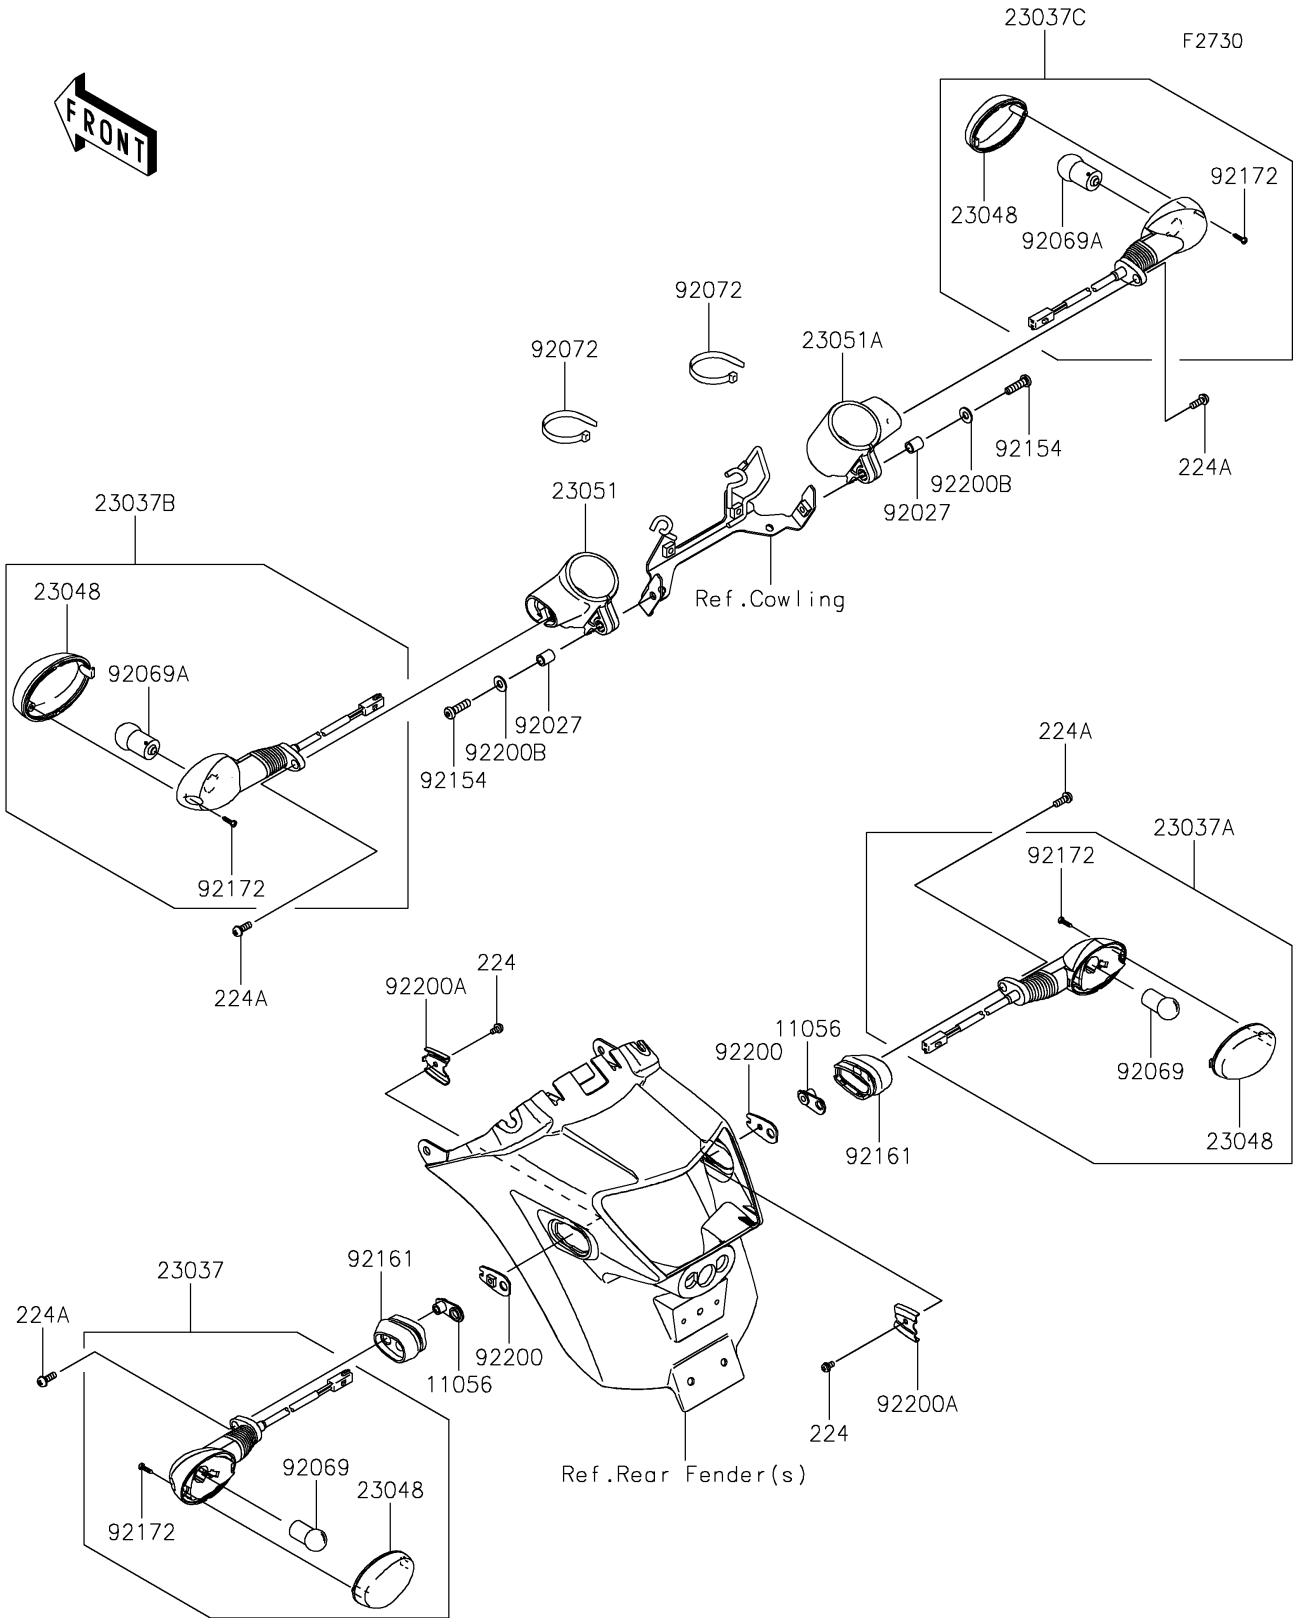

2017 Vulcan S ABS CAFE PARTS DIAGRAM

Turn Signals

2017 Vulcan S ABS CAFE PARTS LIST

Turn Signals

ITEM NAME	PART NUMBER	QUANTITY
BRACKET,6MM (Ref # 11056)	11056-4156	2
SCREW-PAN-WP-CROS,4X8 (Ref # 224)	224AB0408	2
SCREW-PAN-WP-CROS,6X14 (Ref # 224A)	224AB0614	4
LAMP-ASSY-SIGNAL,RR,LH (Ref # 23037)	23037-0117	1
LAMP-ASSY-SIGNAL,RR,RH (Ref # 23037A)	23037-0118	1
LAMP-ASSY-SIGNAL,FR,LH (Ref # 23037B)	23037-0314	1
LAMP-ASSY-SIGNAL,FR,RH (Ref # 23037C)	23037-0315	1
LENS-SIGNAL LAMP (Ref # 23048)	23048-0018	4
BRACKET-SIGNAL LAMP,LH (Ref # 23051)	23051-0042	1
BRACKET-SIGNAL LAMP,RH (Ref # 23051A)	23051-0043	1
COLLAR,6.8X10X12 (Ref # 92027)	92027-162	2
BULB,12V 10W (Ref # 92069)	92069-0024	2
BULB,12V 10W (Ref # 92069A)	92069-0076	2
BAND,L=152 (Ref # 92072)	92072-3874	2
BOLT,SOCKET,6X22 (Ref # 92154)	92154-0402	2
DAMPER,SIGNAL LAMP (Ref # 92161)	92161-1680	2
SCREW,TAPPING,2.9X13 (Ref # 92172)	92172-0343	4
WASHER,SIGNAL LAMP (Ref # 92200)	92200-0164	2
WASHER,SIGNAL LAMP (Ref # 92200A)	92200-0165	2
WASHER,6.5X14X1.2 (Ref # 92200B)	92200-0964	2