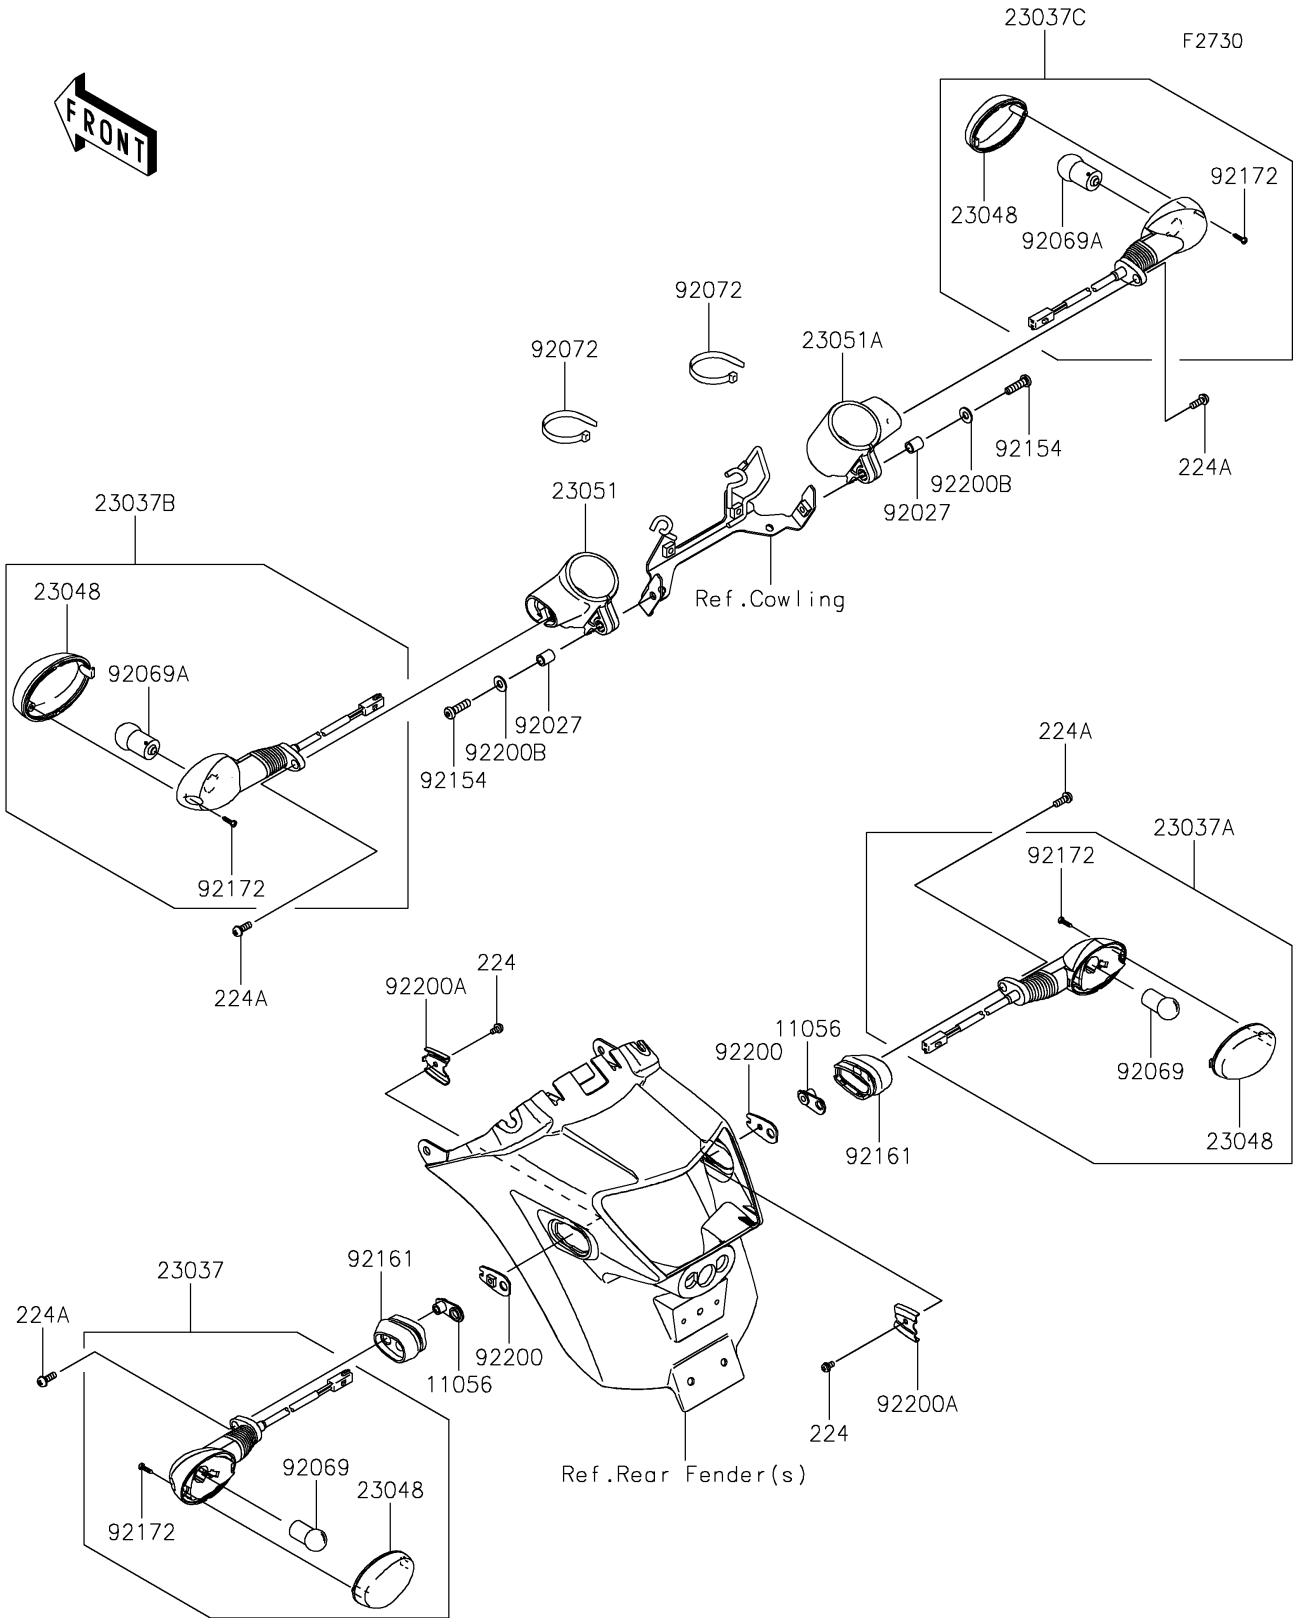

2018 VULCAN® S ABS CAFE PARTS DIAGRAM

Turn Signals

2018 VULCAN® S ABS CAFE PARTS LIST

Turn Signals

ITEM NAME	PART NUMBER	QUANTITY
BRACKET,6MM (Ref # 11056)	11056-4156	2
SCREW-PAN-WP-CROS,4X8 (Ref # 224)	224AB0408	2
SCREW-PAN-WP-CROS,6X14 (Ref # 224A)	224AB0614	4
LAMP-ASSY-SIGNAL,RR,LH (Ref # 23037)	23037-0117	1
LAMP-ASSY-SIGNAL,RR,RH (Ref # 23037A)	23037-0118	1
LAMP-ASSY-SIGNAL,FR,LH (Ref # 23037B)	23037-0314	1
LAMP-ASSY-SIGNAL,FR,RH (Ref # 23037C)	23037-0315	1
LENS-SIGNAL LAMP (Ref # 23048)	23048-0018	4
BRACKET-SIGNAL LAMP,LH (Ref # 23051)	23051-0042	1
BRACKET-SIGNAL LAMP,RH (Ref # 23051A)	23051-0043	1
COLLAR,6.8X10X12 (Ref # 92027)	92027-162	2
BULB,12V 10W (Ref # 92069)	92069-0024	2
BULB,12V 10W (Ref # 92069A)	92069-0076	2
BAND,L=152 (Ref # 92072)	92072-3874	2
BOLT,SOCKET,6X22 (Ref # 92154)	92154-0402	2
DAMPER,SIGNAL LAMP (Ref # 92161)	92161-1680	2
SCREW,TAPPING,2.9X13 (Ref # 92172)	92172-0343	4
WASHER,SIGNAL LAMP (Ref # 92200)	92200-0164	2
WASHER,SIGNAL LAMP (Ref # 92200A)	92200-0165	2
WASHER,6.5X14X1.2 (Ref # 92200B)	92200-0964	2