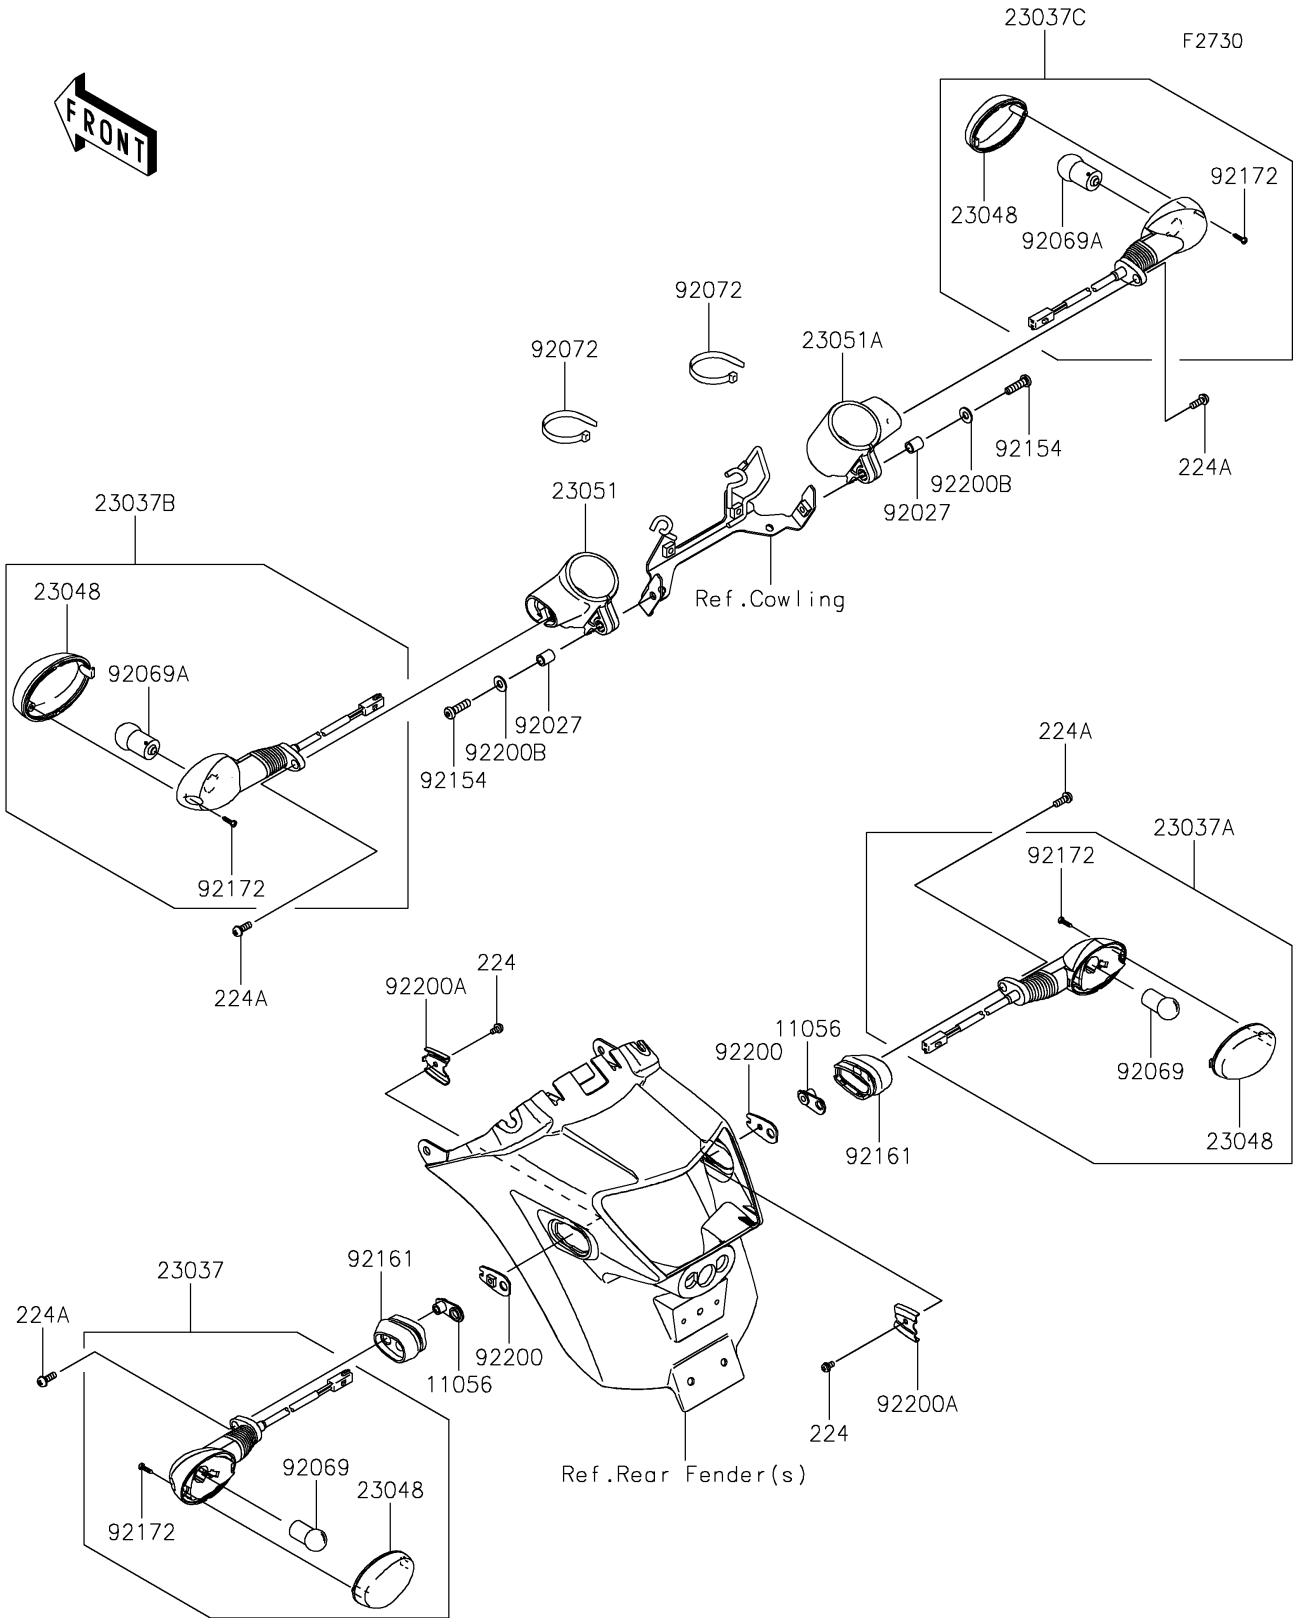

2019 VULCAN® S ABS CAFE PARTS DIAGRAM

Turn Signals

2019 VULCAN® S ABS CAFE PARTS LIST

Turn Signals

ITEM NAME	PART NUMBER	QUANTITY
BRACKET,6MM (Ref # 11056)	11056-4156	2
SCREW-PAN-WP-CROS,4X8 (Ref # 224)	224AB0408	2
SCREW-PAN-WP-CROS,6X14 (Ref # 224A)	224AB0614	4
LAMP-ASSY-SIGNAL,RR,LH (Ref # 23037)	23037-0117	1
LAMP-ASSY-SIGNAL,RR,RH (Ref # 23037A)	23037-0118	1
LAMP-ASSY-SIGNAL,FR,LH (Ref # 23037B)	23037-0314	1
LAMP-ASSY-SIGNAL,FR,RH (Ref # 23037C)	23037-0315	1
LENS-SIGNAL LAMP (Ref # 23048)	23048-0018	4
BRACKET-SIGNAL LAMP,LH (Ref # 23051)	23051-0042	1
BRACKET-SIGNAL LAMP,RH (Ref # 23051A)	23051-0043	1
COLLAR,6.8X10X12 (Ref # 92027)	92027-162	2
BULB,12V 10W (Ref # 92069)	92069-0024	2
BULB,12V 10W (Ref # 92069A)	92069-0076	2
BAND,L=152 (Ref # 92072)	92072-3874	2
BOLT,SOCKET,6X22 (Ref # 92154)	92154-0402	2
DAMPER,SIGNAL LAMP (Ref # 92161)	92161-1680	2
SCREW,TAPPING,2.9X13 (Ref # 92172)	92172-0343	4
WASHER,SIGNAL LAMP (Ref # 92200)	92200-0164	2
WASHER,SIGNAL LAMP (Ref # 92200A)	92200-0165	2
WASHER,6.5X14X1.2 (Ref # 92200B)	92200-0964	2