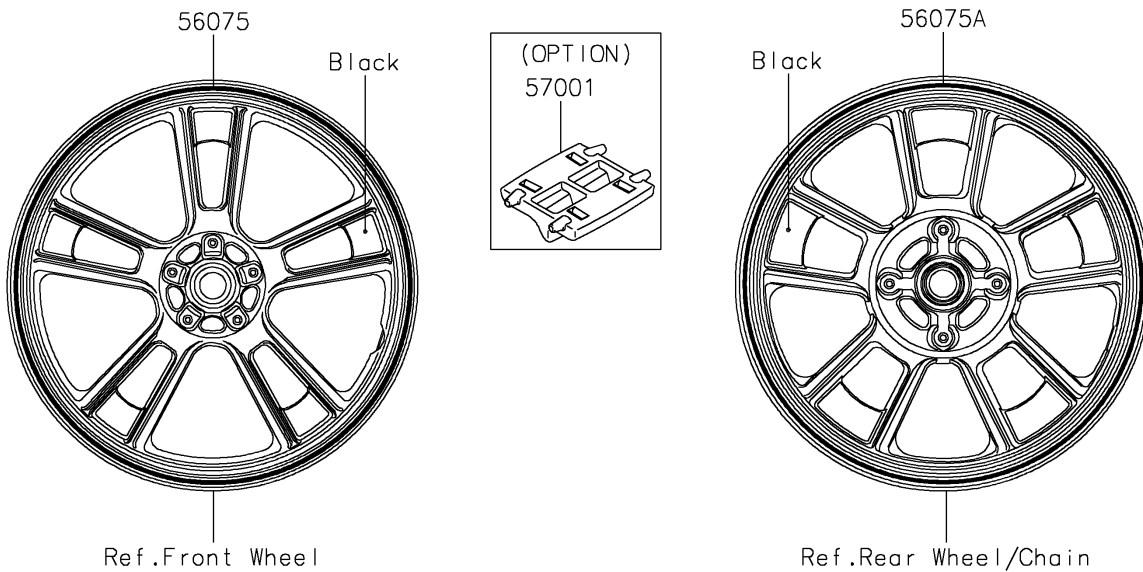

2018 VULCAN® S ABS CAFE PARTS DIAGRAM

Decals(Gray)(EJF)

F2861B

2018 VULCAN® S ABS CAFE PARTS LIST

Decals(Gray)(EJF)

ITEM NAME	PART NUMBER	QUANTITY
MARK,FR FENDER,ABS (Ref # 56054)	56054-1412	2
MARK,CLUTCH COVER,KAWASAKI (Ref # 56054A)	56054-1728	1
PATTERN,FR WHEEL,GREEN,6X1497 (Ref # 56075)	56075-0177	2
PATTERN,RR WHEEL,GREEN,6X1425 (Ref # 56075A)	56075-0178	2
RIM STRIPE APPLICATOR (Ref # 57001)	57001-1752	AR