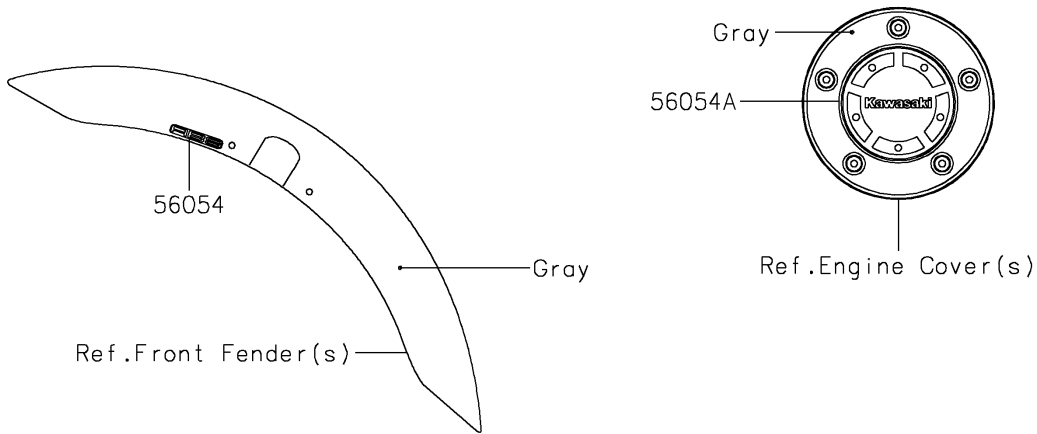

2018 VULCAN® S ABS CAFE PARTS DIAGRAM

Decals(Gray)(EJF)

F2861B

2018 VULCAN® S ABS CAFE PARTS LIST

Decals(Gray)(EJF)

ITEM NAME	PART NUMBER	QUANTITY
MARK,FR FENDER,ABS (Ref # 56054)	56054-1412	2
MARK,CLUTCH COVER,KAWASAKI (Ref # 56054A)	56054-1728	1
PATTERN,FR WHEEL,GREEN,6X1497 (Ref # 56075)	56075-0177	2
PATTERN,RR WHEEL,GREEN,6X1425 (Ref # 56075A)	56075-0178	2
RIM STRIPE APPLICATOR (Ref # 57001)	57001-1752	AR