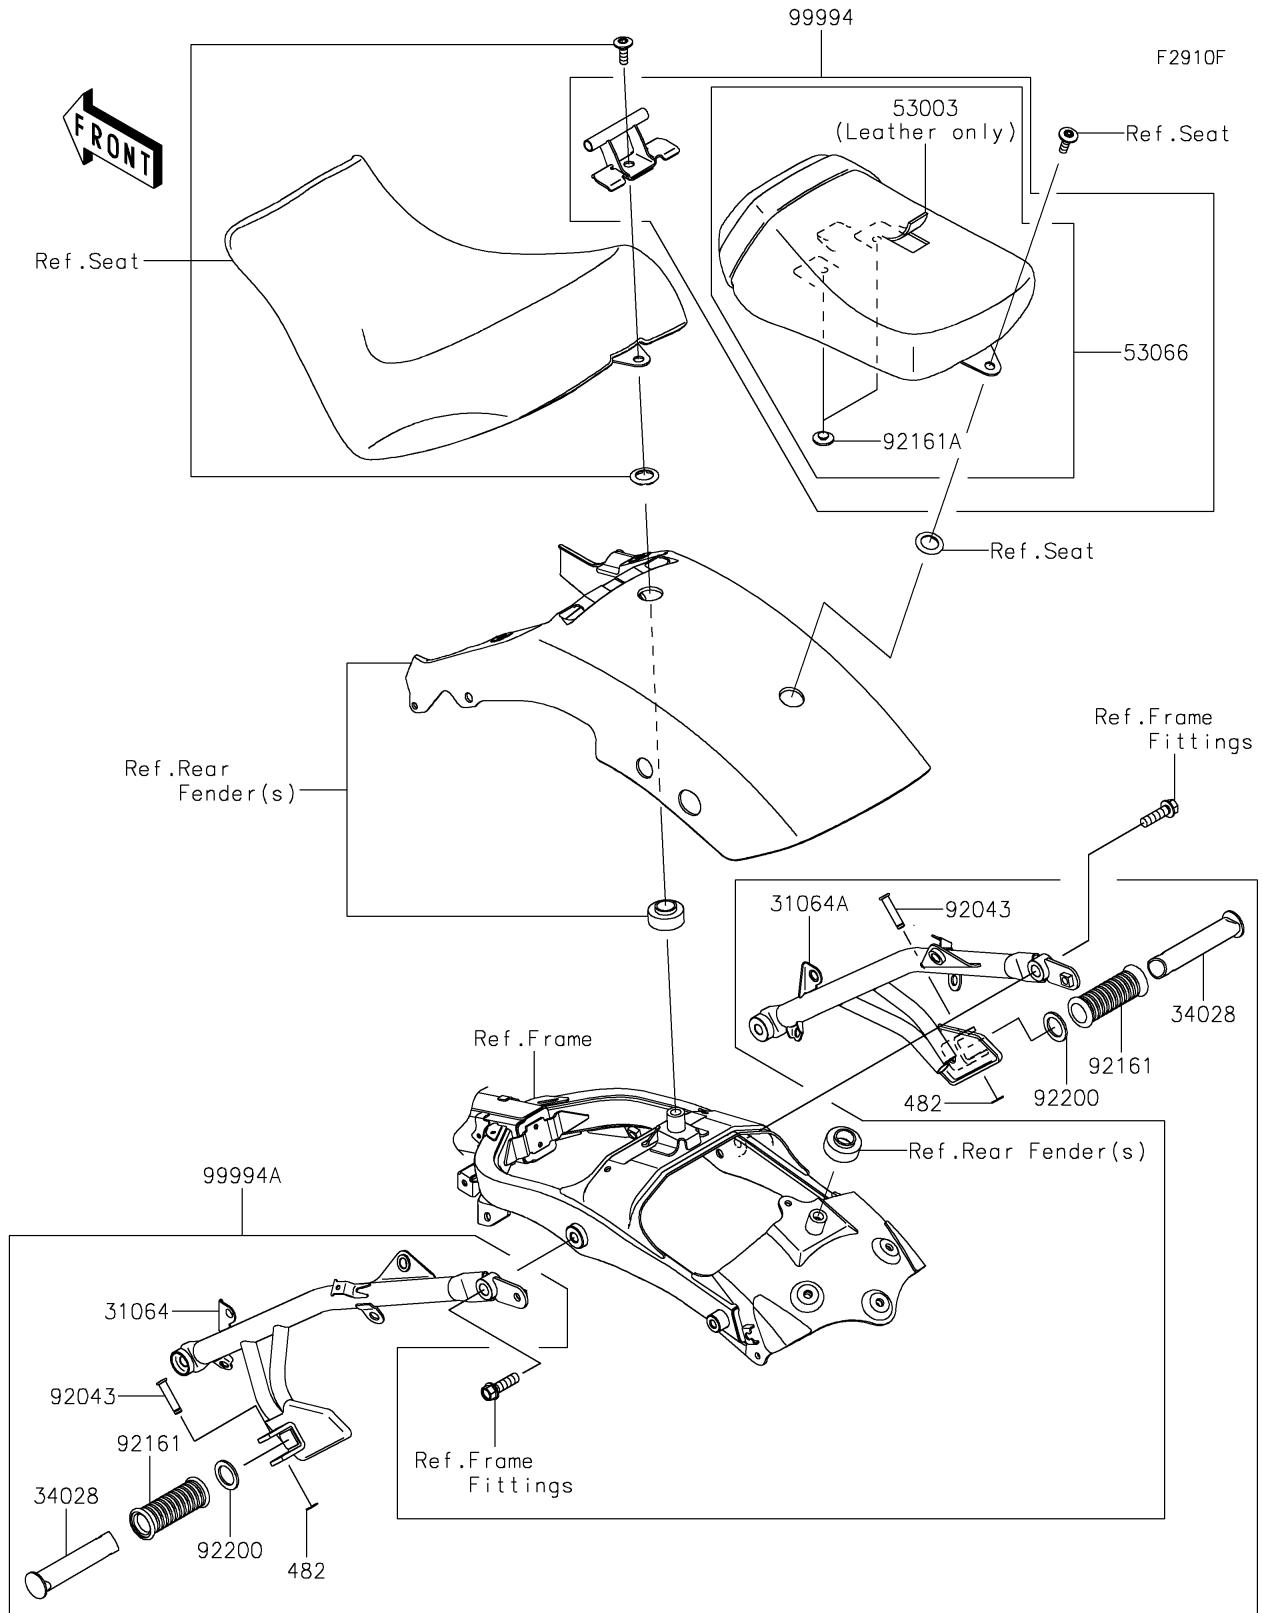

# 2019 VULCAN® S ABS CAFE PARTS DIAGRAM

Accessory(Passenger Seat)

## 2019 VULCAN® S ABS CAFE PARTS LIST

### Accessory(Passenger Seat)

ITEM NAME	PART NUMBER	QUANTITY
PIPE-COMP,RR,LH,F.S.BLACK (Ref # 31064)	31064-0650-18R	1
PIPE-COMP,RR,RH,F.S.BLACK (Ref # 31064A)	31064-0651-18R	1
STEP,RR (Ref # 34028)	34028-0344	2
CIRCLIP-TYPE-E (Ref # 482)	482EA7000	2
LEATHER,RR SEAT,BLACK (Ref # 53003)	53003-0388-MA	1
SEAT-ASSY,RR,BLACK (Ref # 53066)	53066-0446-12Y	1
PIN,8X36.5 (Ref # 92043)	92043-1339	2
DAMPER,STEP (Ref # 92161)	92161-0232	2
DAMPER,8X22X10 (Ref # 92161A)	92161-1685	2
WASHER,22.5X33X2.3 (Ref # 92200)	92200-1482	2
KIT-ACCESSORY,PASSENGER SEAT (Ref # 99994)	99994-0569	1
KIT-ACCESSORY,REAR STEP (Ref # 99994A)	99994-0570	1