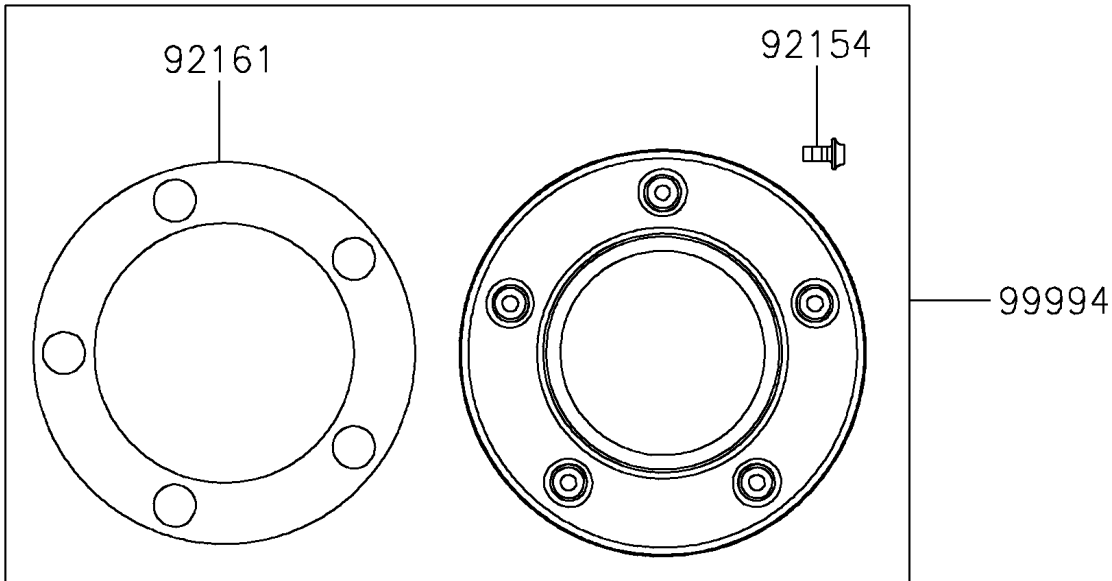

2018 VULCAN® S ABS CAFE PARTS DIAGRAM

Accessory(Decals)

F2910G

2018 VULCAN® S ABS CAFE PARTS LIST

Accessory(Decals)

ITEM NAME	PART NUMBER	QUANTITY
BOLT,SOCKET,5X10 (Ref # 92154)	92154-1691	5
DAMPER (Ref # 92161)	92161-1767	1
KIT-ACCESSORY,MARK,PLATING (Ref # 99994)	99994-0580	1