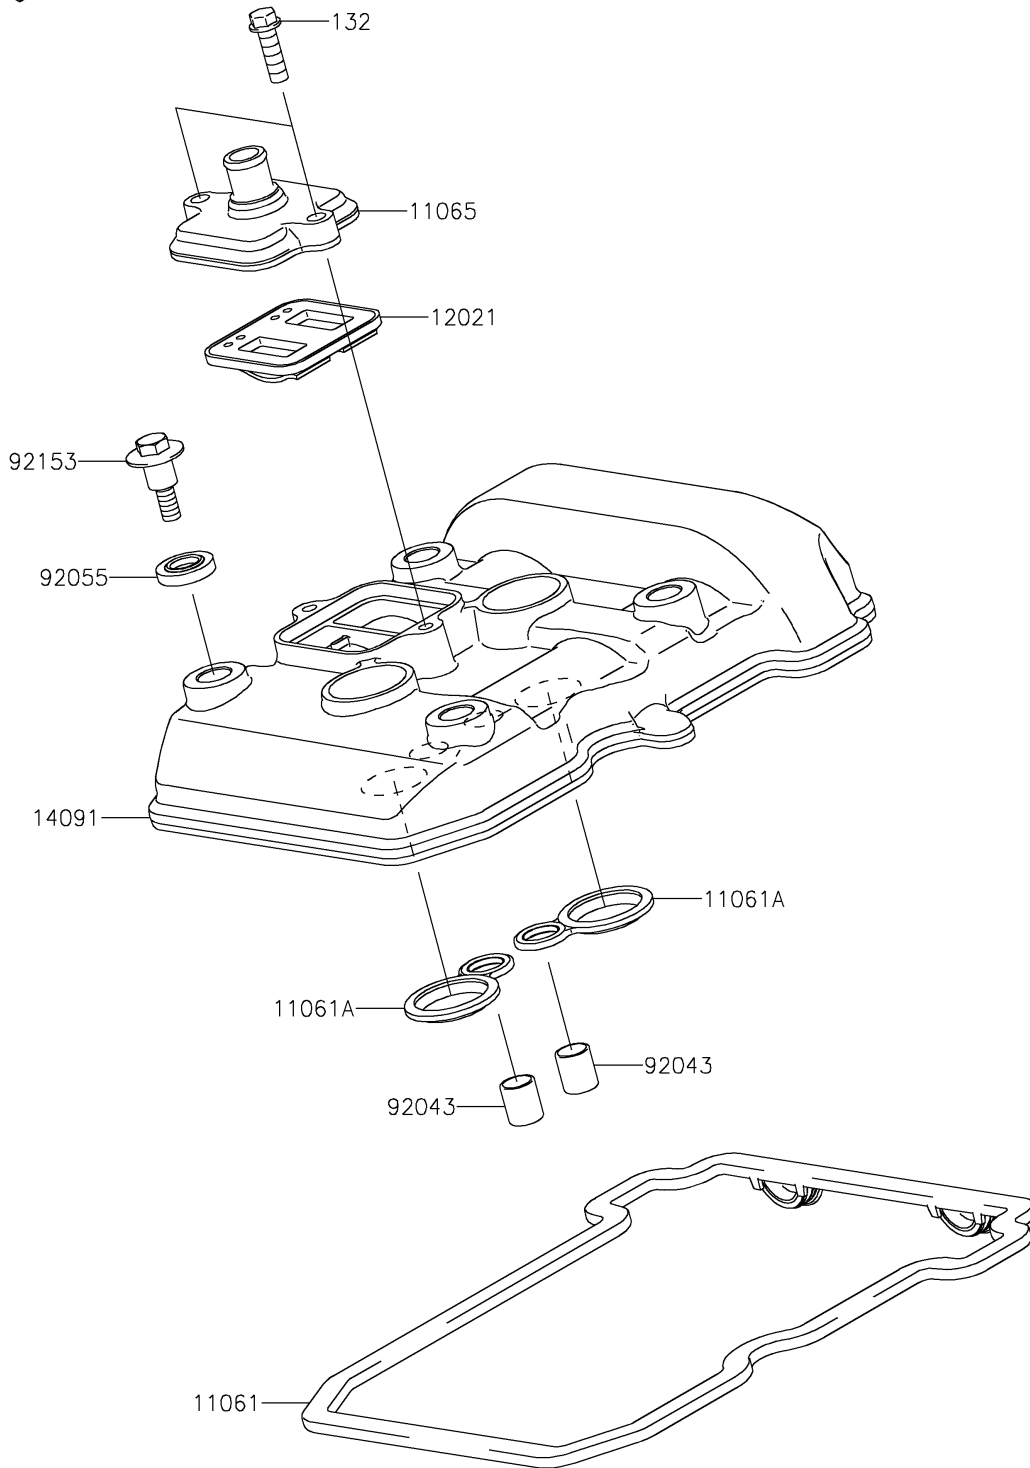

2019 VERSYS®-X 300 ABS PARTS DIAGRAM

Cylinder Head Cover

E1112

2019 VERSYS®-X 300 ABS PARTS LIST

Cylinder Head Cover

ITEM NAME	PART NUMBER	QUANTITY
GASKET,CYLINDER HEAD COVER (Ref # 11061)	11061-0282	1
GASKET,PLUG HOLE (Ref # 11061A)	11061-0283	2
CAP (Ref # 11065)	11065-0349	1
VALVE-ASSY-REED (Ref # 12021)	12021-0708	1
BOLT-FLANGED-SMALL,6X20 (Ref # 132)	132BA0620	2
COVER,CYLINDER HEAD (Ref # 14091)	14091-0724	1
PIN,10.1X12X14 (Ref # 92043)	92043-4009	2
RING-O,HEAD COVER BOLT (Ref # 92055)	92055-0195	4
BOLT,HEAD COVER (Ref # 92153)	92153-0793	4