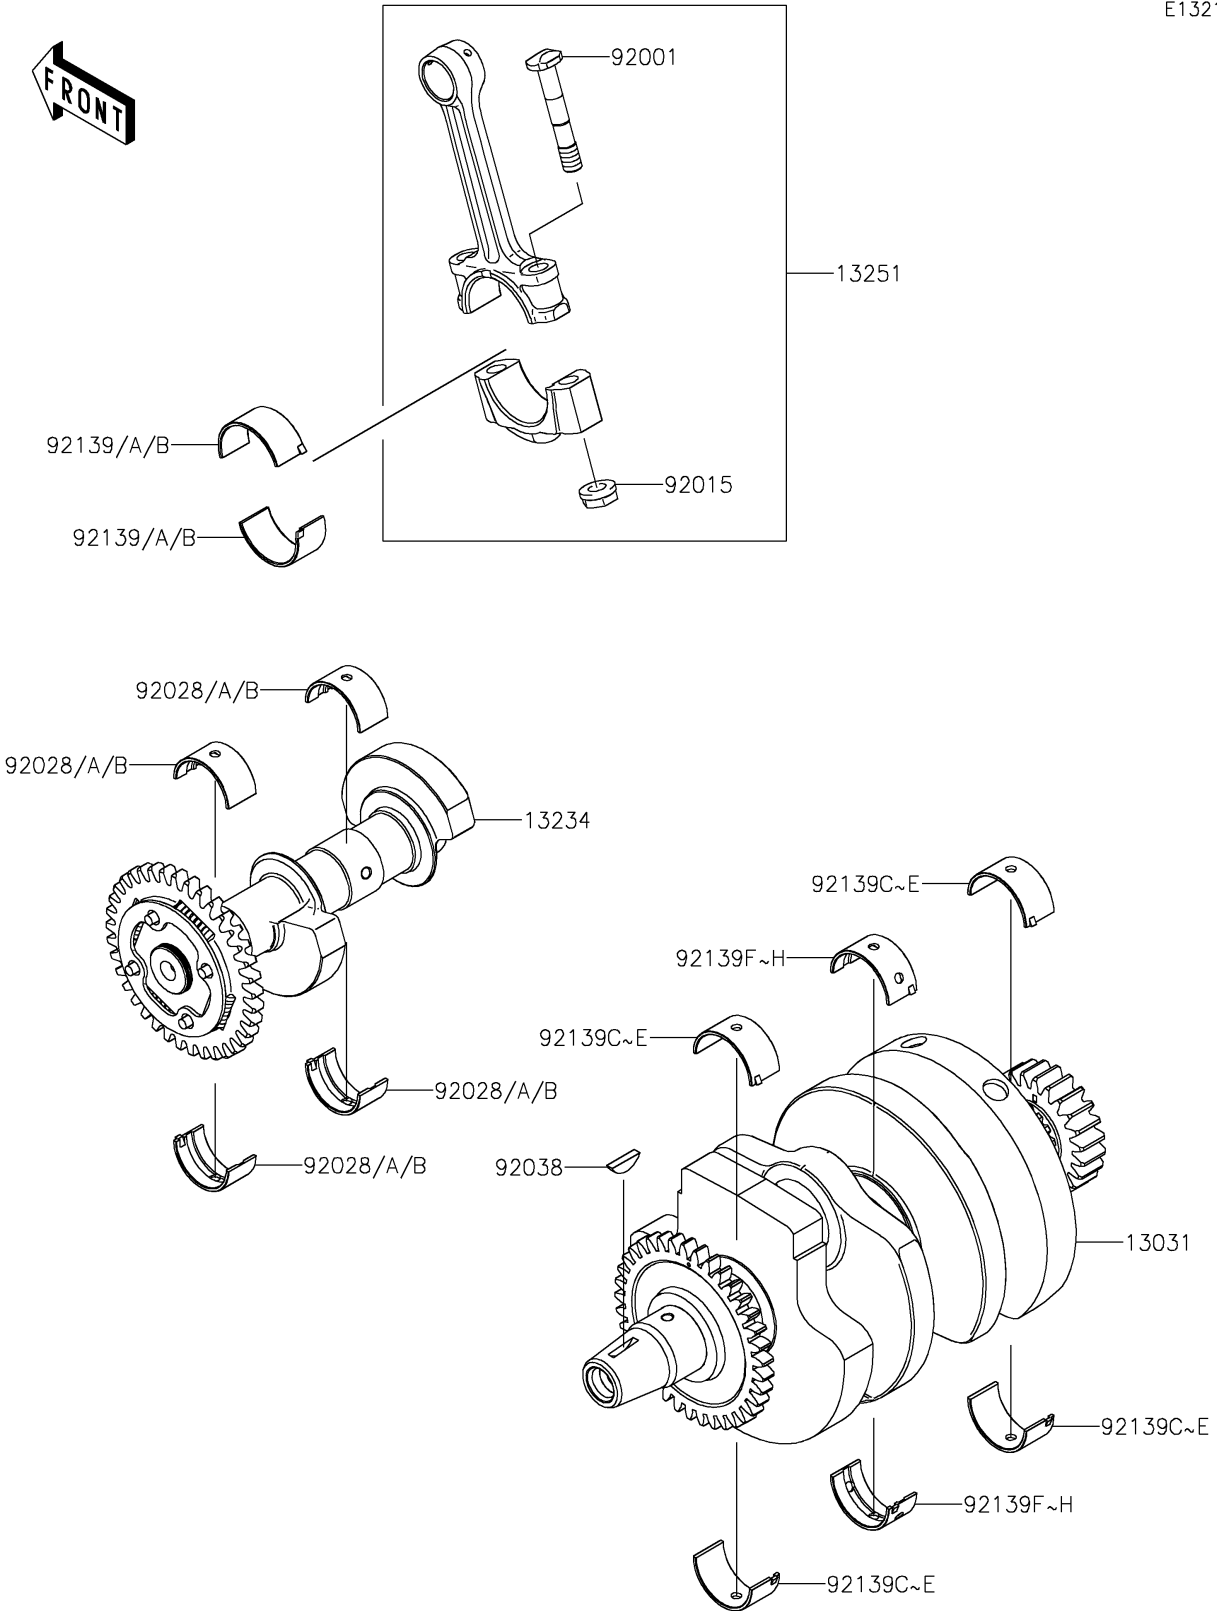

2020 Versys-X 300 ABS PARTS DIAGRAM

Crankshaft

E1321

2020 Versys-X 300 ABS PARTS LIST

Crankshaft

ITEM NAME	PART NUMBER	QUANTITY
CRANKSHAFT-COMP,B MK,RED (Ref # 13031)	13031-0770	1
SHAFT-COMP,BALANCER (Ref # 13234)	13234-0597	1
ROD-ASSY-CONNECTING,I (Ref # 13251)	13251-0037-II	2
BOLT,CONNECTING ROD,7MM (Ref # 92001)	92001-1793	4
NUT,CONNECTING ROD,7MM (Ref # 92015)	92015-1527	4
BUSHING,BALANCER,BLUE (Ref # 92028)	92028-1422	4
BUSHING,BALANCER,BLACK (Ref # 92028A)	92028-1423	AR
BUSHING,BALANCER,BROWN (Ref # 92028B)	92028-1424	AR
KEY,WOODRUFF (Ref # 92038)	92038-001	1
BUSHING,CONNECTING ROD,BLUE (Ref # 92139)	92139-0782	AR
BUSHING,CONNECTING ROD,BLACK (Ref # 92139A)	92139-0783	4
BUSHING,CONNECTING ROD,BROWN (Ref # 92139B)	92139-0784	AR
BUSHING,CRANK #1,BLUE (Ref # 92139C)	92139-0786	AR
BUSHING,CRANK #1,BLACK (Ref # 92139D)	92139-0787	AR
BUSHING,CRANK #1,YELLOW (Ref # 92139E)	92139-0788	4
BUSHING,CRANK #2,BLUE (Ref # 92139F)	92139-0790	AR
BUSHING,CRANK #2,BLACK (Ref # 92139G)	92139-0791	AR
BUSHING,CRANK #2,YELLOW (Ref # 92139H)	92139-0792	2